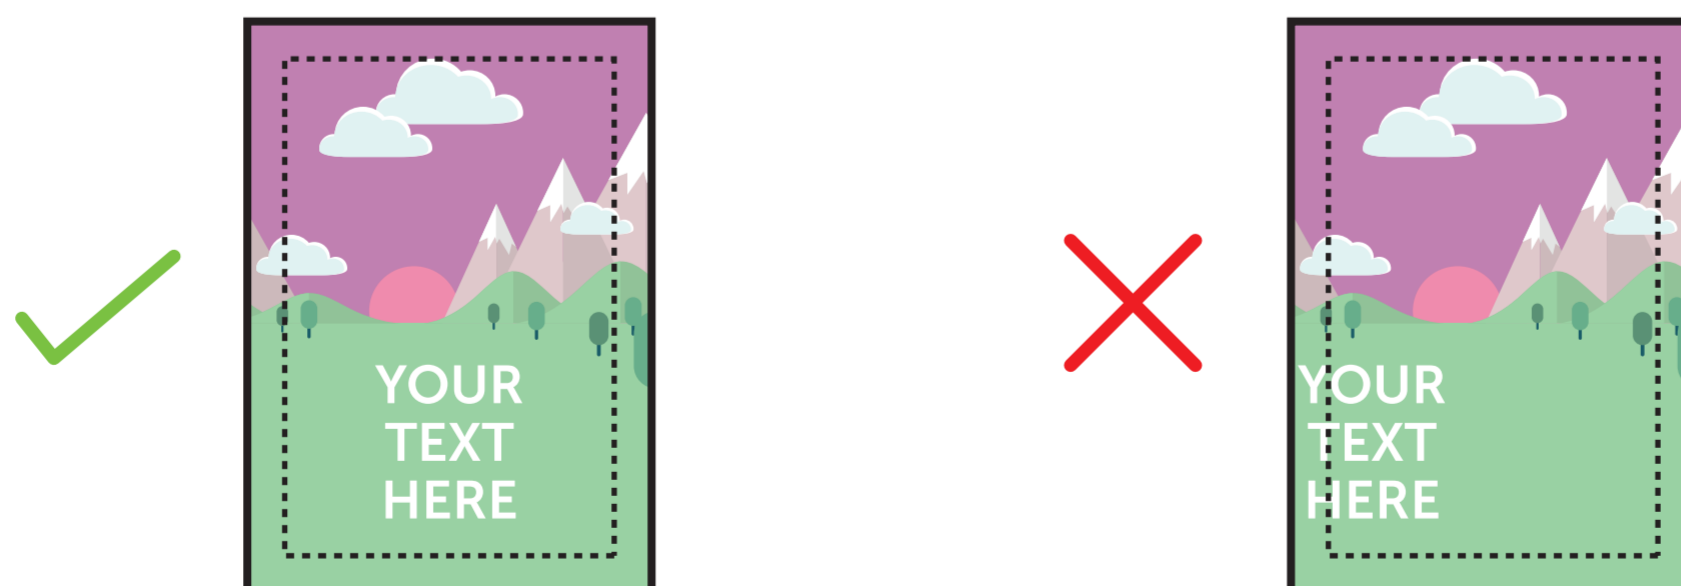

**A2 print template for poster case model:
SLF**

THIS TEMPLATE IS ACTUAL SIZE (420 x 594mm)

PLEASE ENSURE:

- RGB colour profile is used
- All images are 300dpi or vectors for best results
- Remember to delete or hide this layer
- Artwork is saved as a PDF or EPS

— **FINISHED SIZE (420 x 594mm)**

This is the finished size of the artwork. Bleed any non-essential imagery or backgrounds to the edge of the document.

⋮ **VISUAL AREA (394 x 568mm)**

Keep all your vital text or imagery inside this area. Anything outside will be obscured by the snap frame.

Bleed non-essential imagery or backgrounds to the edge of the document whilst keeping all vital text or imagery within the visual area.