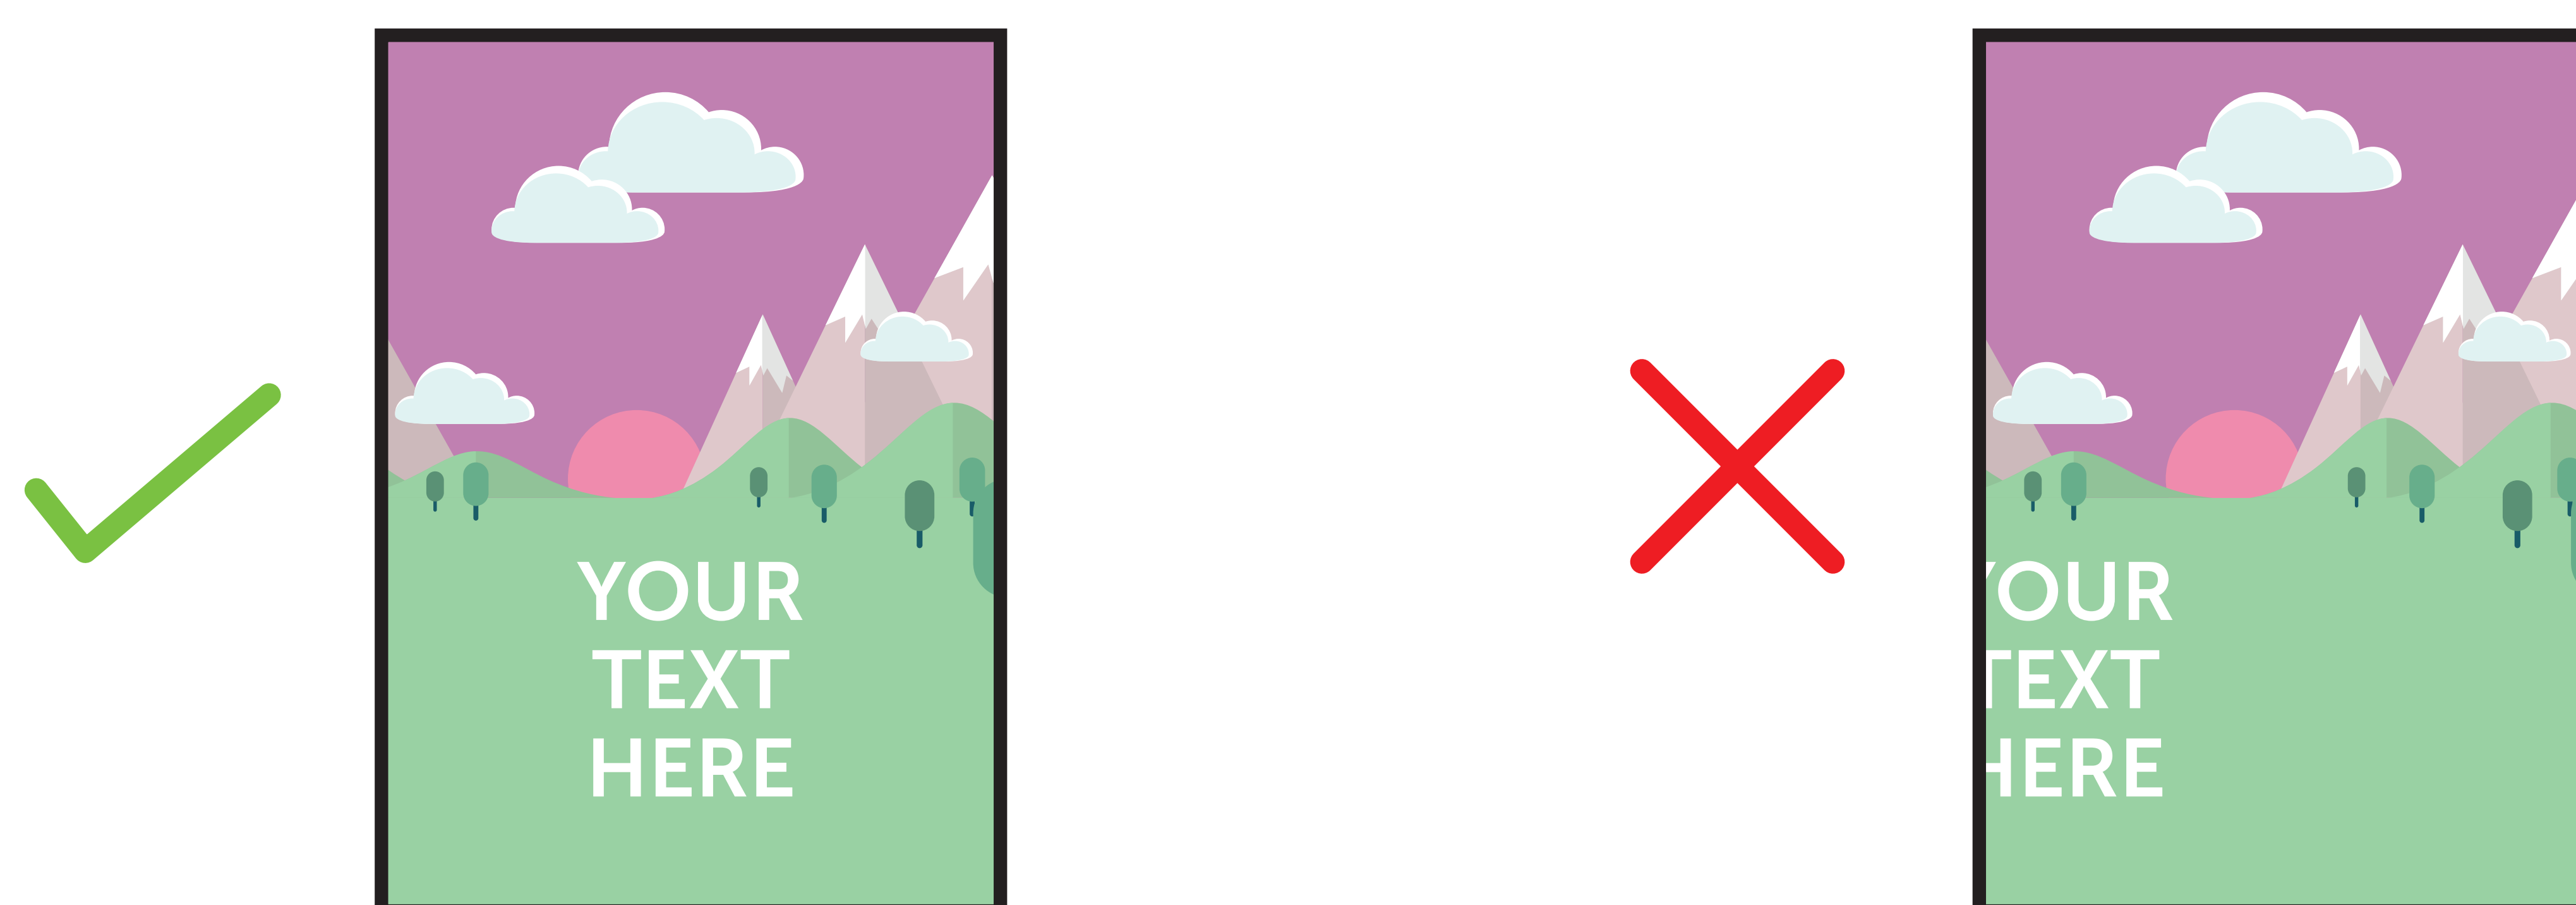

**Print template for printed semi-rigid waterproof poster:
POSTA64 (40" x 60")**

THIS TEMPLATE IS ACTUAL SIZE (1016 x 1524mm)

PLEASE ENSURE:

- RGB colour profile is used
- All images are 300dpi or vectors for best results
- Remember to delete or hide this layer
- Artwork is saved as a PDF or EPS

— FINISHED SIZE (1016 x 1524mm)

This is the finished size of the artwork. Bleed any non-essential imagery or backgrounds to the edge of the document.

**Bleed non-essential imagery or backgrounds
to the edge of the document**