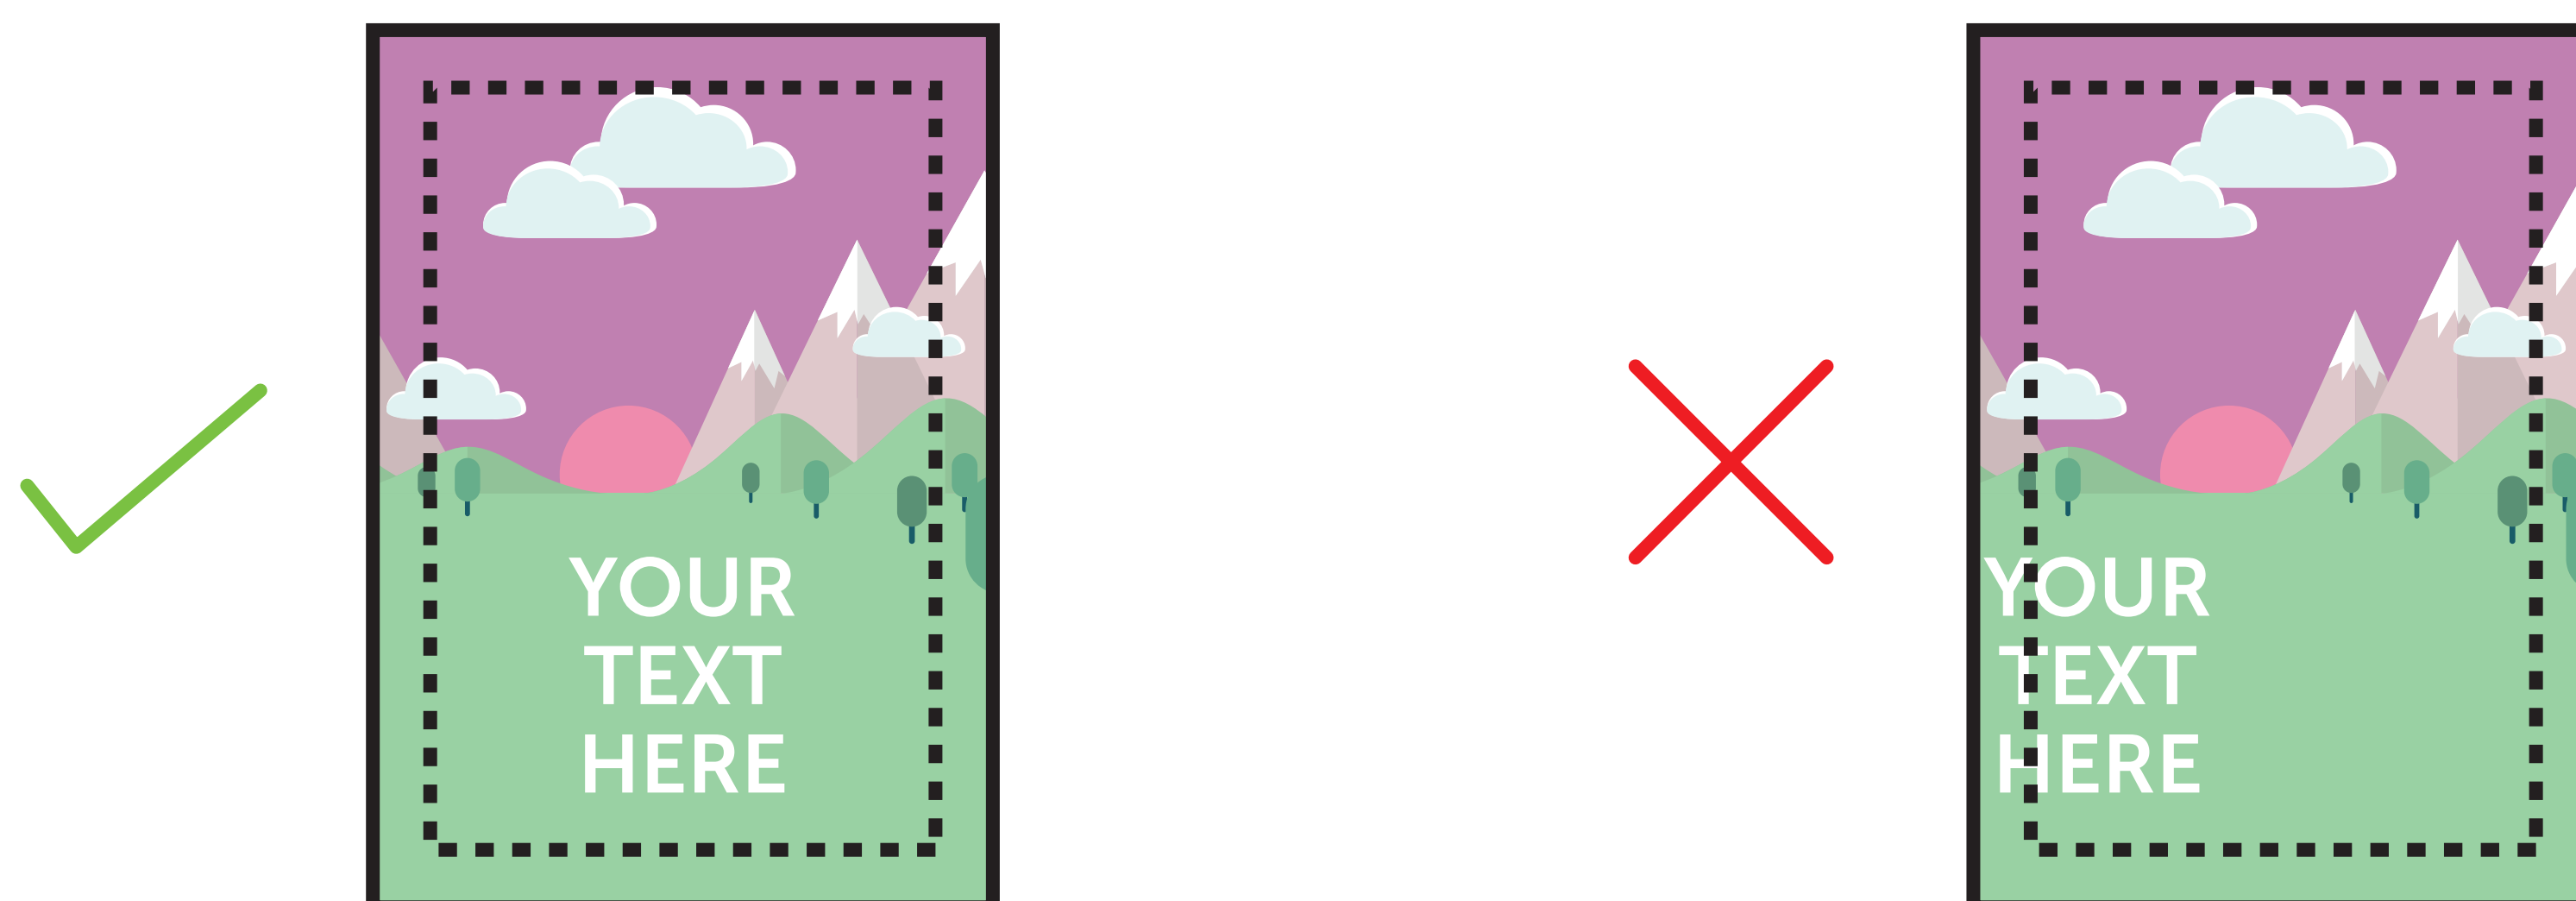

**Print template for poster case model:
SLF (30" x 40")**

THIS TEMPLATE IS ACTUAL SIZE (762 x 1016mm)

PLEASE ENSURE:

- RGB colour profile is used
- All images are 300dpi or vectors for best results
- Remember to delete or hide this layer
- Artwork is saved as a PDF or EPS

— **FINISHED SIZE (762 x 1016mm)**

This is the finished size of the artwork. Bleed any non-essential imagery or backgrounds to the edge of the document.

⋮ **VISUAL AREA (736 x 990mm)**

Keep all your vital text or imagery inside this area. Anything outside will be obscured by the snap frame.

Bleed non-essential imagery or backgrounds to the edge of the document whilst keeping all vital text or imagery within the visual area.