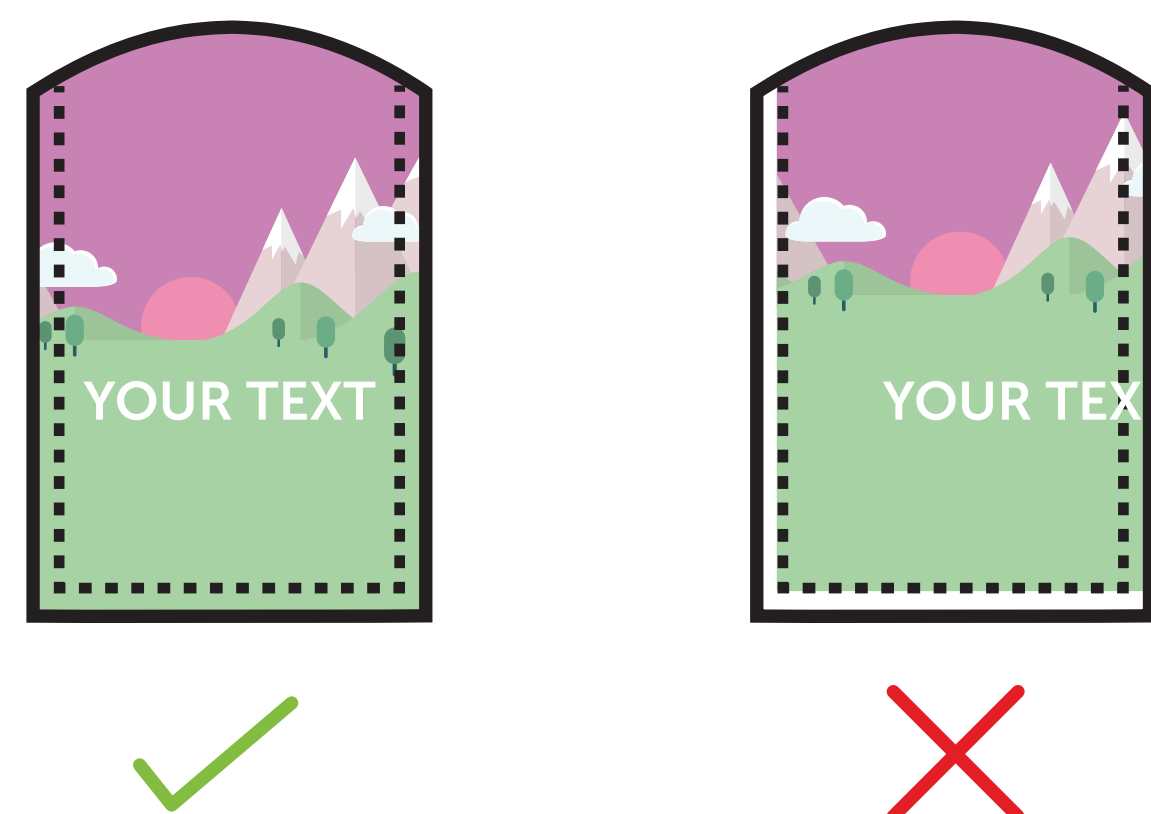

A1 print template for reversible Chalk A Board: ABC3A1

THIS TEMPLATE IS ACTUAL SIZE (590 x 898mm)

PLEASE ENSURE:

- CMYK colour profile is used
- All images are 150dpi or vectors for best results
- Remember to delete or hide this layer
- Artwork is saved as a PDF or EPS

— FINISHED SIZE (590 x 898mm)

This is the finished size of the artwork. Bleed any non-essential imagery or backgrounds to the edge of the document.

⋮ SAFE AREA

Keep all your vital text or imagery away from this area. Anything within this area will be obscured by the wooden frame.

Bleed non-essential imagery or backgrounds to the edge of the document whilst keeping all vital text or imagery away from the poster area.