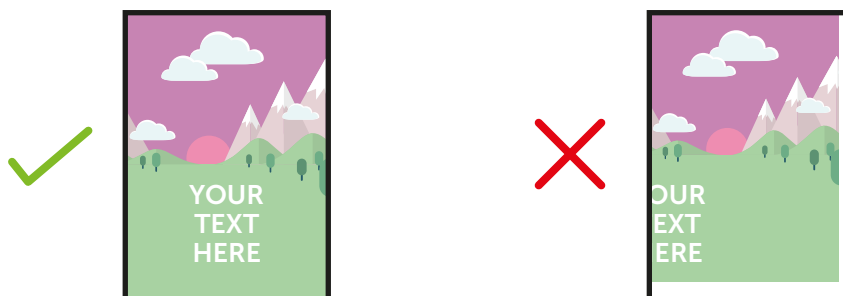

**A4 print template for  
acrylic poster holder portrait with open base: AD3A4**

**THIS TEMPLATE IS ACTUAL SIZE (211 x 296mm)**

**PLEASE ENSURE:**

- RGB colour profile is used
- All images are 600dpi or vectors for best results
- Remember to delete or hide this layer
- Artwork is saved as a PDF or EPS

— **FINISHED SIZE (211 x 296mm)**

This is the finished size of the artwork. Bleed any non-essential imagery or backgrounds to the edge of the document.

**Bleed non-essential imagery or backgrounds to the edge  
of the document whilst keeping all vital text or imagery within  
the finished size area.**