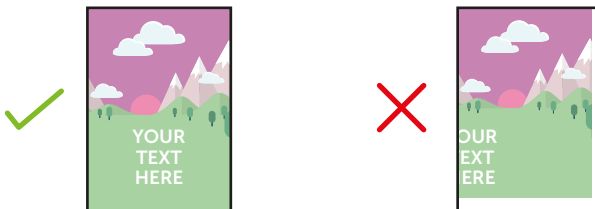

**A5 print template for
acrylic poster holder portrait with open base: AD3A5**

THIS TEMPLATE IS ACTUAL SIZE (149 x 209mm)

PLEASE ENSURE:

- RGB colour profile is used
- All images are 600dpi or vectors for best results
- Remember to delete or hide this layer
- Artwork is saved as a PDF or EPS

— FINISHED SIZE (149 x 209mm)

This is the finished size of the artwork. Bleed any non-essential imagery or backgrounds to the edge of the document.

Bleed non-essential imagery or backgrounds to the edge of the document whilst keeping all vital text or imagery within the finished size area.