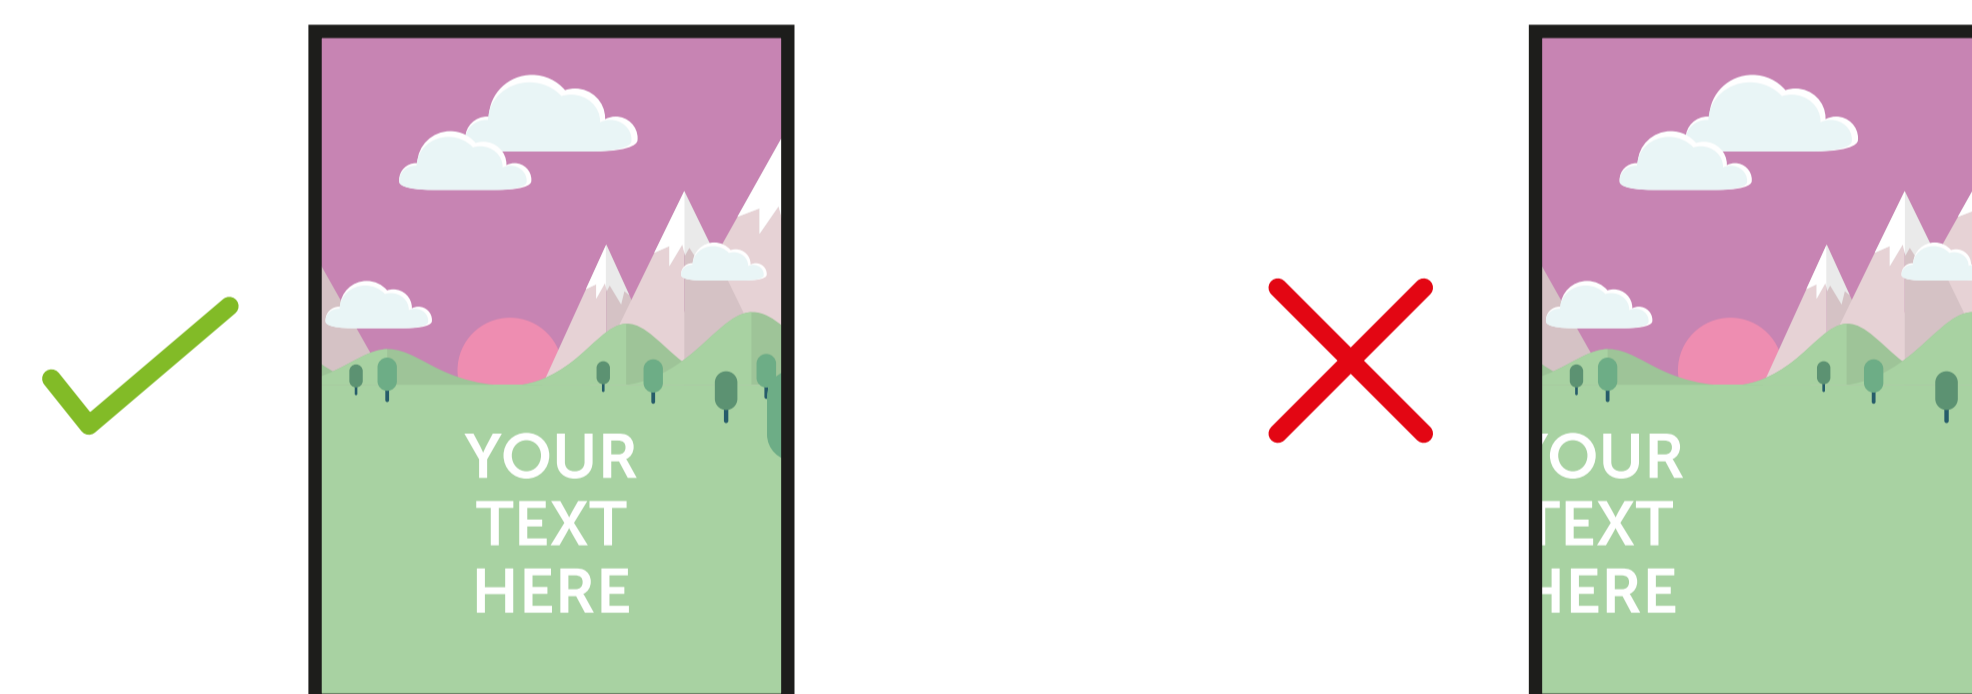

A1 print template for poster sleeves: AS5A1L-PRINTED

THIS TEMPLATE IS ACTUAL SIZE (594 x 841mm)

PLEASE ENSURE:

- RGB colour profile is used
- All images are 300dpi or vectors for best results
- Remember to delete or hide this layer
- Artwork is saved as a PDF or EPS

— **FINISHED SIZE (594 x 841mm)**

This is the finished size of the artwork. Bleed any non-essential imagery or backgrounds to the edge of the document.

Bleed non-essential imagery or backgrounds to the edge of the document