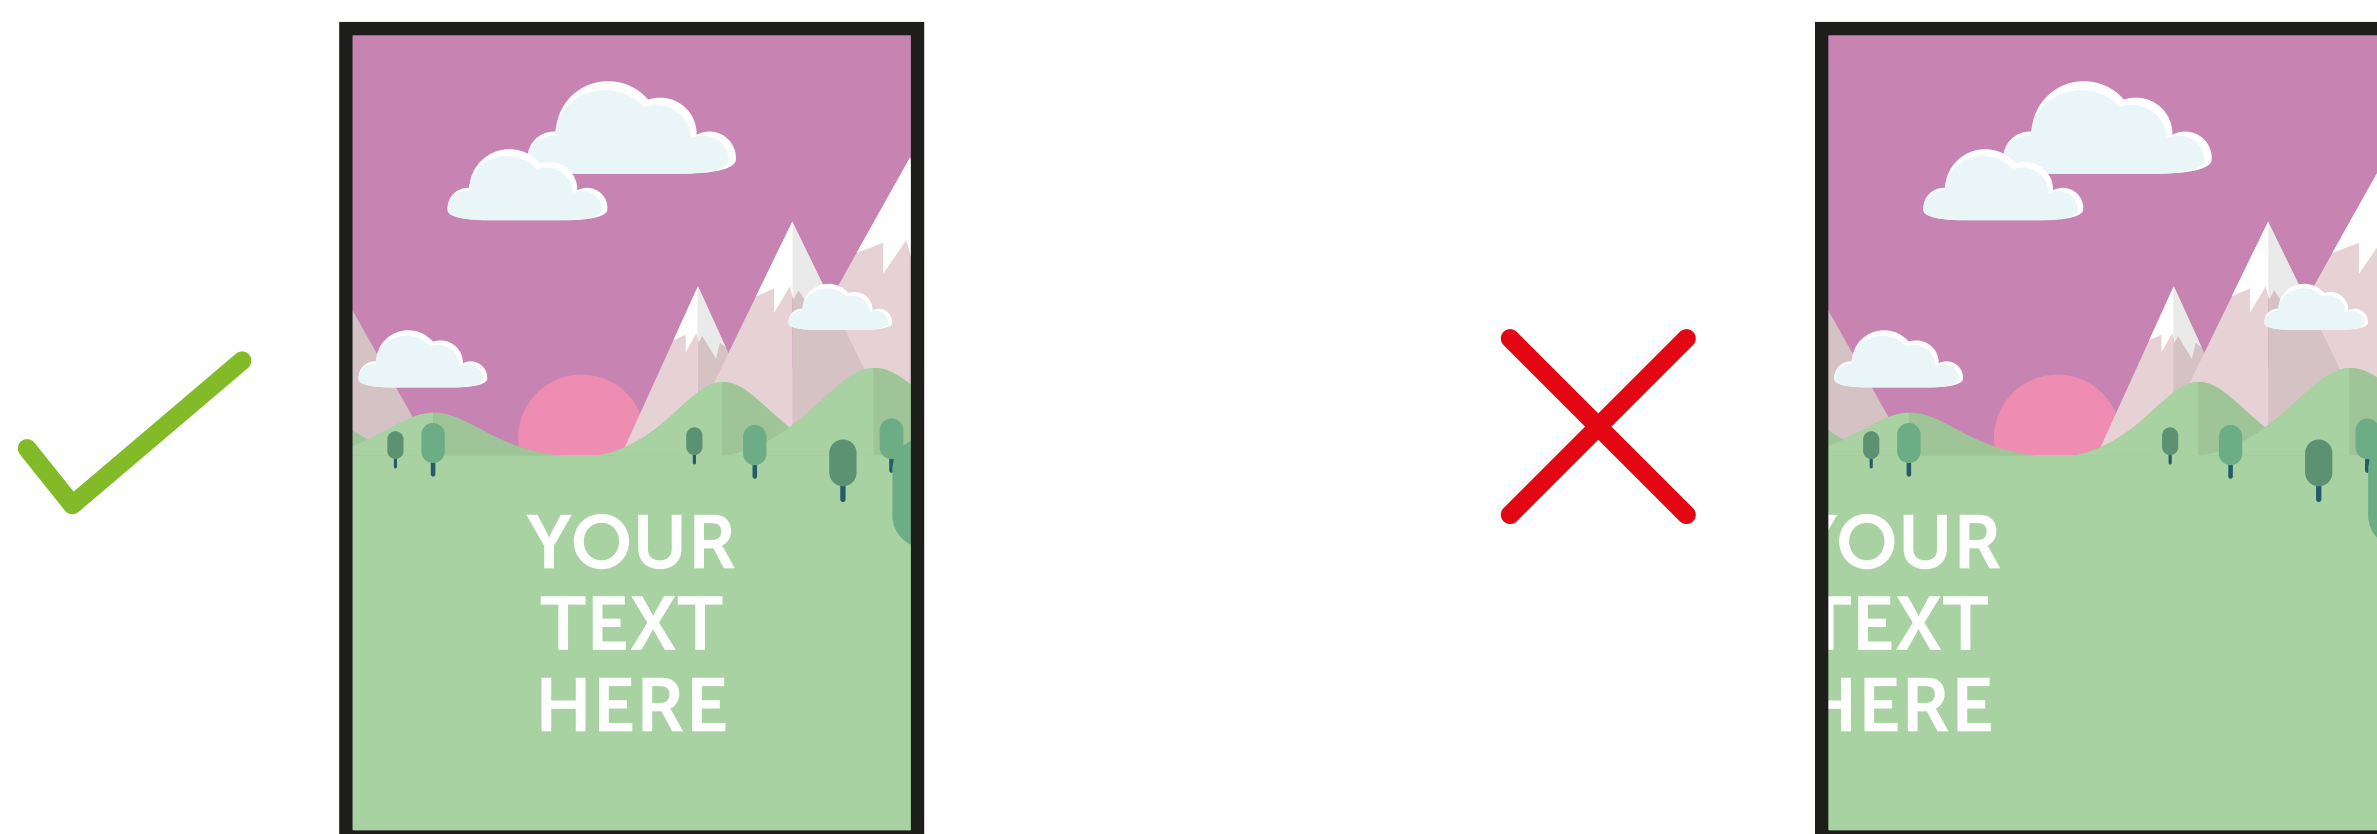

**A1 print template for poster sleeves: AS5A1P-PRINTED**

**THIS TEMPLATE IS ACTUAL SIZE (594 x 841mm)**

**PLEASE ENSURE:**

- RGB colour profile is used
- All images are 300dpi or vectors for best results
- Remember to delete or hide this layer
- Artwork is saved as a PDF or EPS

— **FINISHED SIZE (594 x 841mm)**

This is the finished size of the artwork. Bleed any non-essential imagery or backgrounds to the edge of the document.

**Bleed non-essential imagery or backgrounds  
to the edge of the document**