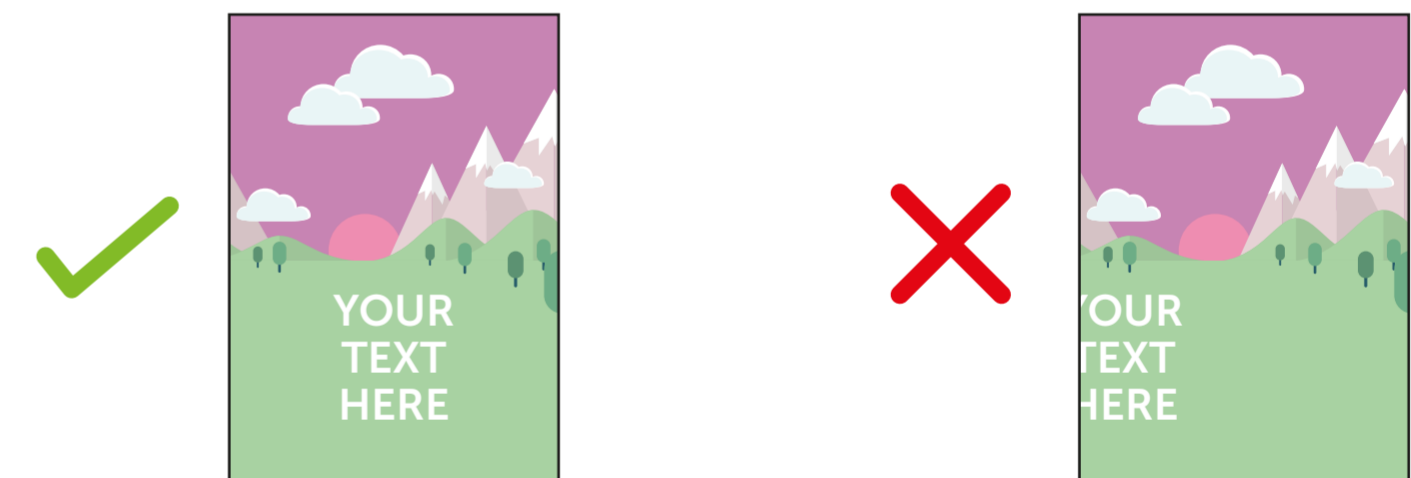

A2 print template for poster sleeves: AS5A2L-PRINTED

THIS TEMPLATE IS ACTUAL SIZE (420x 594mm)

**PLEASE ENSURE:**

- RGB colour profile is used
- All images are 300dpi or vectors for best results
- Remember to delete or hide this layer
- Artwork is saved as a PDF or EPS

— **FINISHED SIZE (420 x 594mm)**

This is the finished size of the artwork. Bleed any non-essential imagery or backgrounds to the edge of the document.

**Bleed non-essential imagery or backgrounds to the edge of the document**