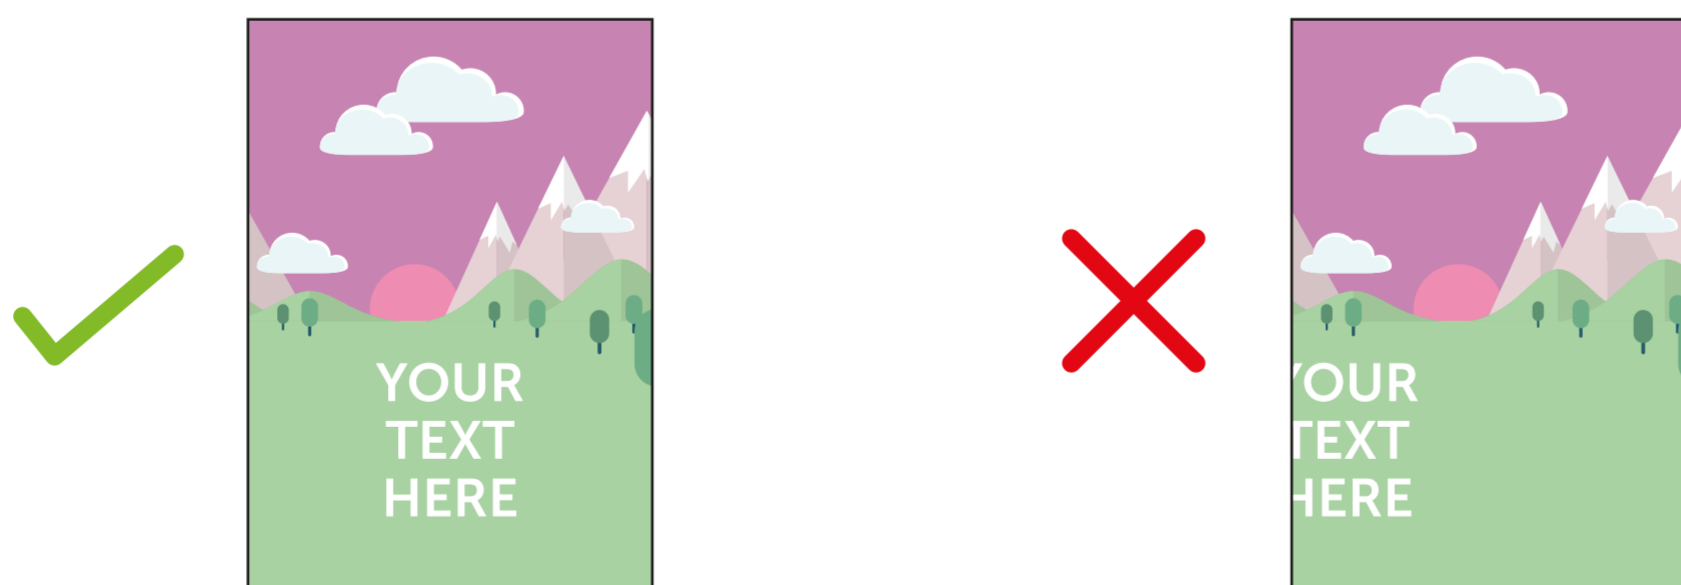

A2 print template for poster sleeves: AS5A2P-PRINTED

THIS TEMPLATE IS ACTUAL SIZE (420x 594mm)

PLEASE ENSURE:

- RGB colour profile is used
- All images are 300dpi or vectors for best results
- Remember to delete or hide this layer
- Artwork is saved as a PDF or EPS

— FINISHED SIZE (420 x 594mm)

This is the finished size of the artwork. Bleed any non-essential imagery or backgrounds to the edge of the document.

**Bleed non-essential imagery or backgrounds
to the edge of the document**