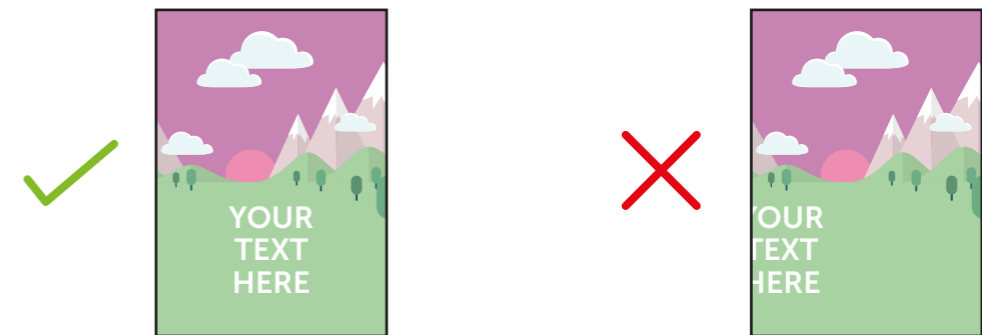

**A3 print template for poster sleeves: AS5A3L-PRINTED**

**THIS TEMPLATE IS ACTUAL SIZE (297x 420mm)**

**PLEASE ENSURE:**

- RGB colour profile is used
- All images are 300dpi or vectors for best results
- Remember to delete or hide this layer
- Artwork is saved as a PDF or EPS

— **FINISHED SIZE (297 x 420mm)**

This is the finished size of the artwork. Bleed any non-essential imagery or backgrounds to the edge of the document.

**Bleed non-essential imagery or backgrounds to the edge of the document**