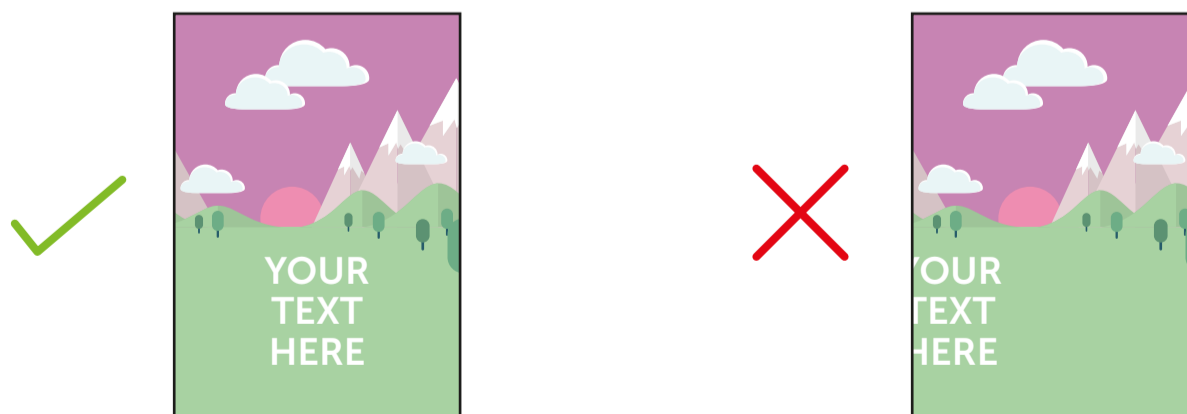

A3 print template for poster sleeves: AS5A3P-PRINTED

THIS TEMPLATE IS ACTUAL SIZE (297x 420mm)

PLEASE ENSURE:

- RGB colour profile is used
- All images are 300dpi or vectors for best results
- Remember to delete or hide this layer
- Artwork is saved as a PDF or EPS

— **FINISHED SIZE (297 x 420mm)**

This is the finished size of the artwork. Bleed any non-essential imagery or backgrounds to the edge of the document.

**Bleed non-essential imagery or backgrounds
to the edge of the document**