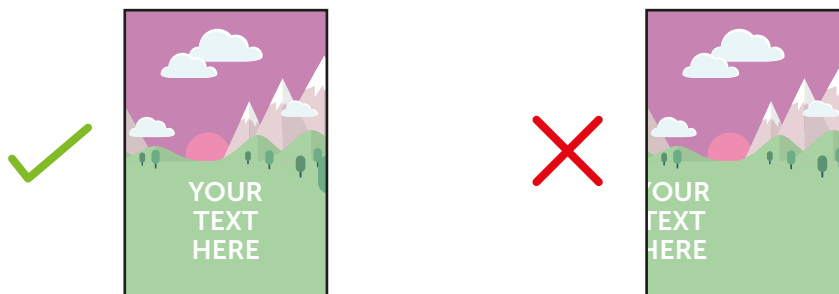

A4 print template for poster sleeves: AS5A4P-PRINTED

THIS TEMPLATE IS ACTUAL SIZE (210x 297mm)

PLEASE ENSURE:

- RGB colour profile is used
- All images are 300dpi or vectors for best results
- Remember to delete or hide this layer
- Artwork is saved as a PDF or EPS

— **FINISHED SIZE (210 x 297mm)**

This is the finished size of the artwork. Bleed any non-essential imagery or backgrounds to the edge of the document.

**Bleed non-essential imagery or backgrounds
to the edge of the document**