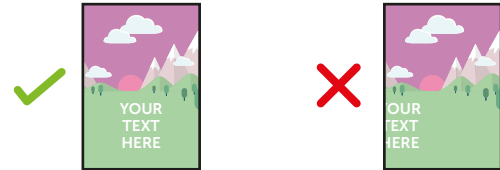

A5 print template for poster sleeves: AS5A5L-PRINTED

THIS TEMPLATE IS ACTUAL SIZE (148 x 210mm)

**PLEASE ENSURE:**

- RGB colour profile is used
- All images are 300dpi or vectors for best results
- Remember to delete or hide this layer
- Artwork is saved as a PDF or EPS

— **FINISHED SIZE (148 x 210mm)**

This is the finished size of the artwork. Bleed any non-essential imagery or backgrounds to the edge of the document.

**Bleed non-essential imagery or backgrounds to the edge of the document**