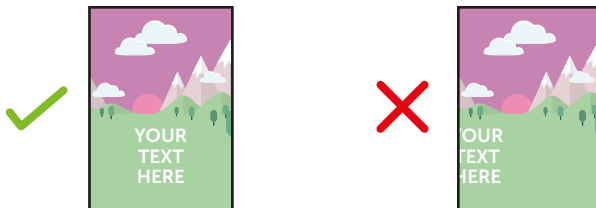

A5 print template for poster sleeves: AS5A5P-PRINTED

THIS TEMPLATE IS ACTUAL SIZE (148 x 210mm)

PLEASE ENSURE:

- RGB colour profile is used
- All images are 300dpi or vectors for best results
- Remember to delete or hide this layer
- Artwork is saved as a PDF or EPS

— FINISHED SIZE (148 x 210mm)

This is the finished size of the artwork. Bleed any non-essential imagery or backgrounds to the edge of the document.

Bleed non-essential imagery or backgrounds to the edge of the document