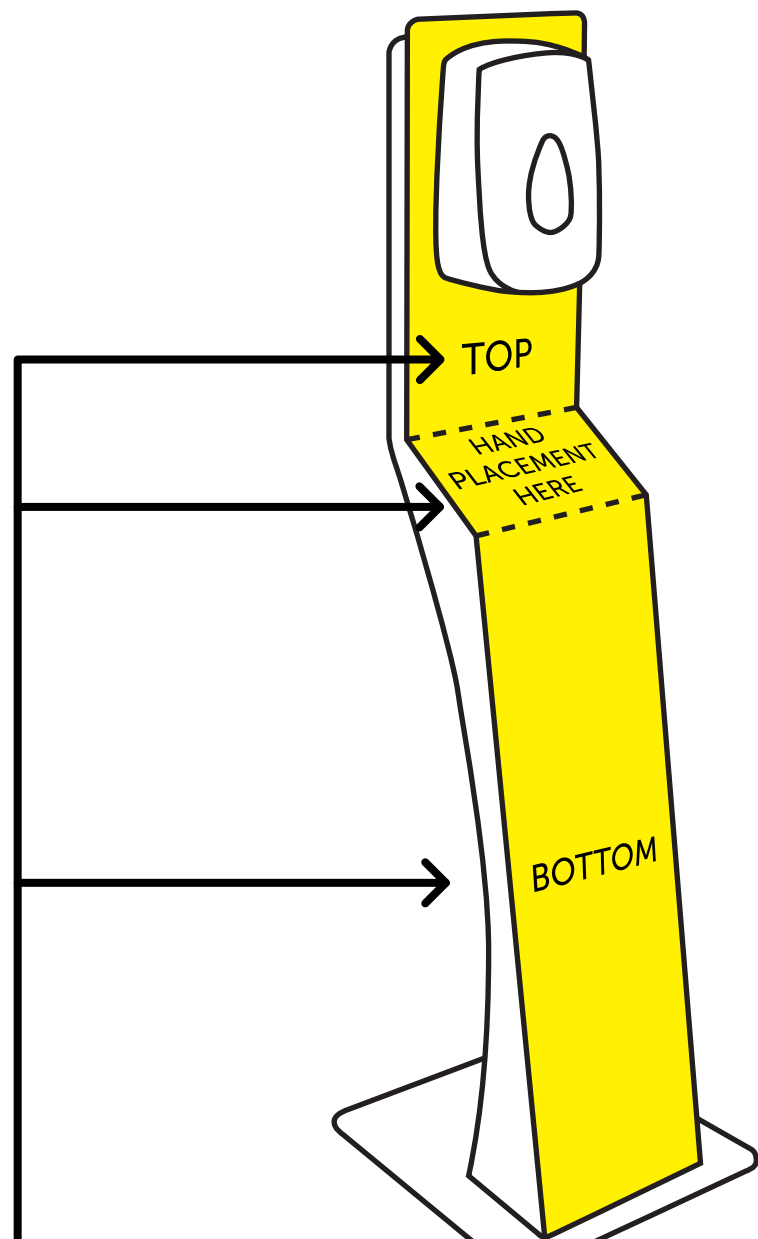

- CMYK colour profile is used
- All images are on a transparent background and are 300dpi or vectors for best results
- Remember to delete or hide this layer
- Artwork is saved as a PDF or EPS
- Please ensure logos and text are in vector format and converted to outlines

FINISHED SIZE

This is the size of the unit once trimmed and finished, please keep away vital text and imagery away from this area.

BLEED

Please bleed non-essential imagery to the edge of the document.

SANITISER AND BEND AREAS

Please keep essential elements away from these lines. This is where the unit bends and the sanitiser unit is placed.

Your artwork will be printed within these areas

BOTTOM