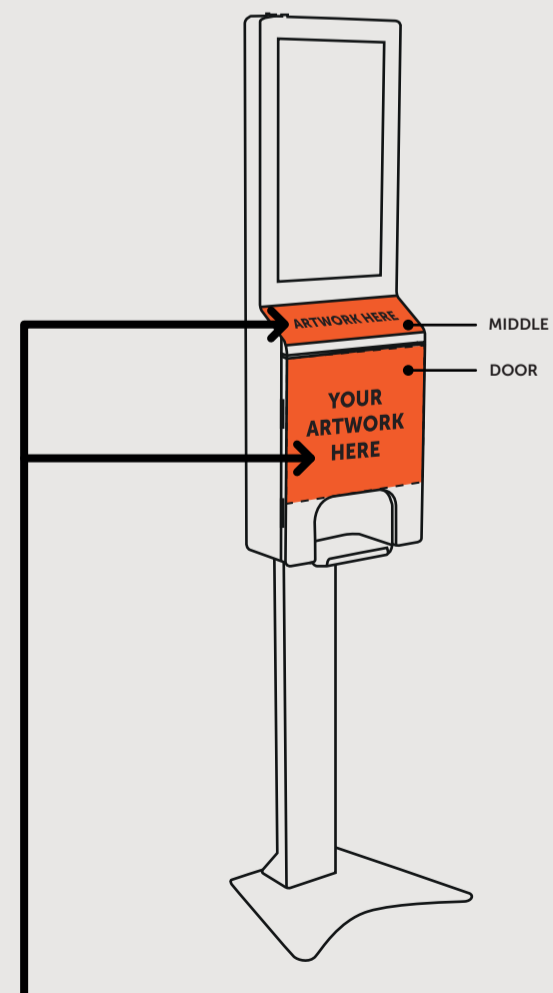

MIDDLE

NON-PRINTABLE AREA

DOOR

Print template for Automatic Hand Sanitiser
Dispenser With Advertising Screen: DHS

THIS TEMPLATE IS ACTUAL SIZE

PLEASE ENSURE:

- CMYK colour profile is used
- All images are on a transparent background and are 300dpi or vectors for best results
- Remember to delete or hide this layer
- Artwork is saved as a PDF or EPS
- Please ensure logos and text are in vector format and converted to outlines

ARTWORK PANELS
These are the areas where your artworks will be printed.

SAFE AREAS
Please keep your artwork within these areas, anything outside may become obscured or warped

NON PRINTABLE AREA
Artwork will not be printed in this area due to the bends and the door frame.

This template applies to these areas of the unit only.

Your artwork will be printed within these areas only.