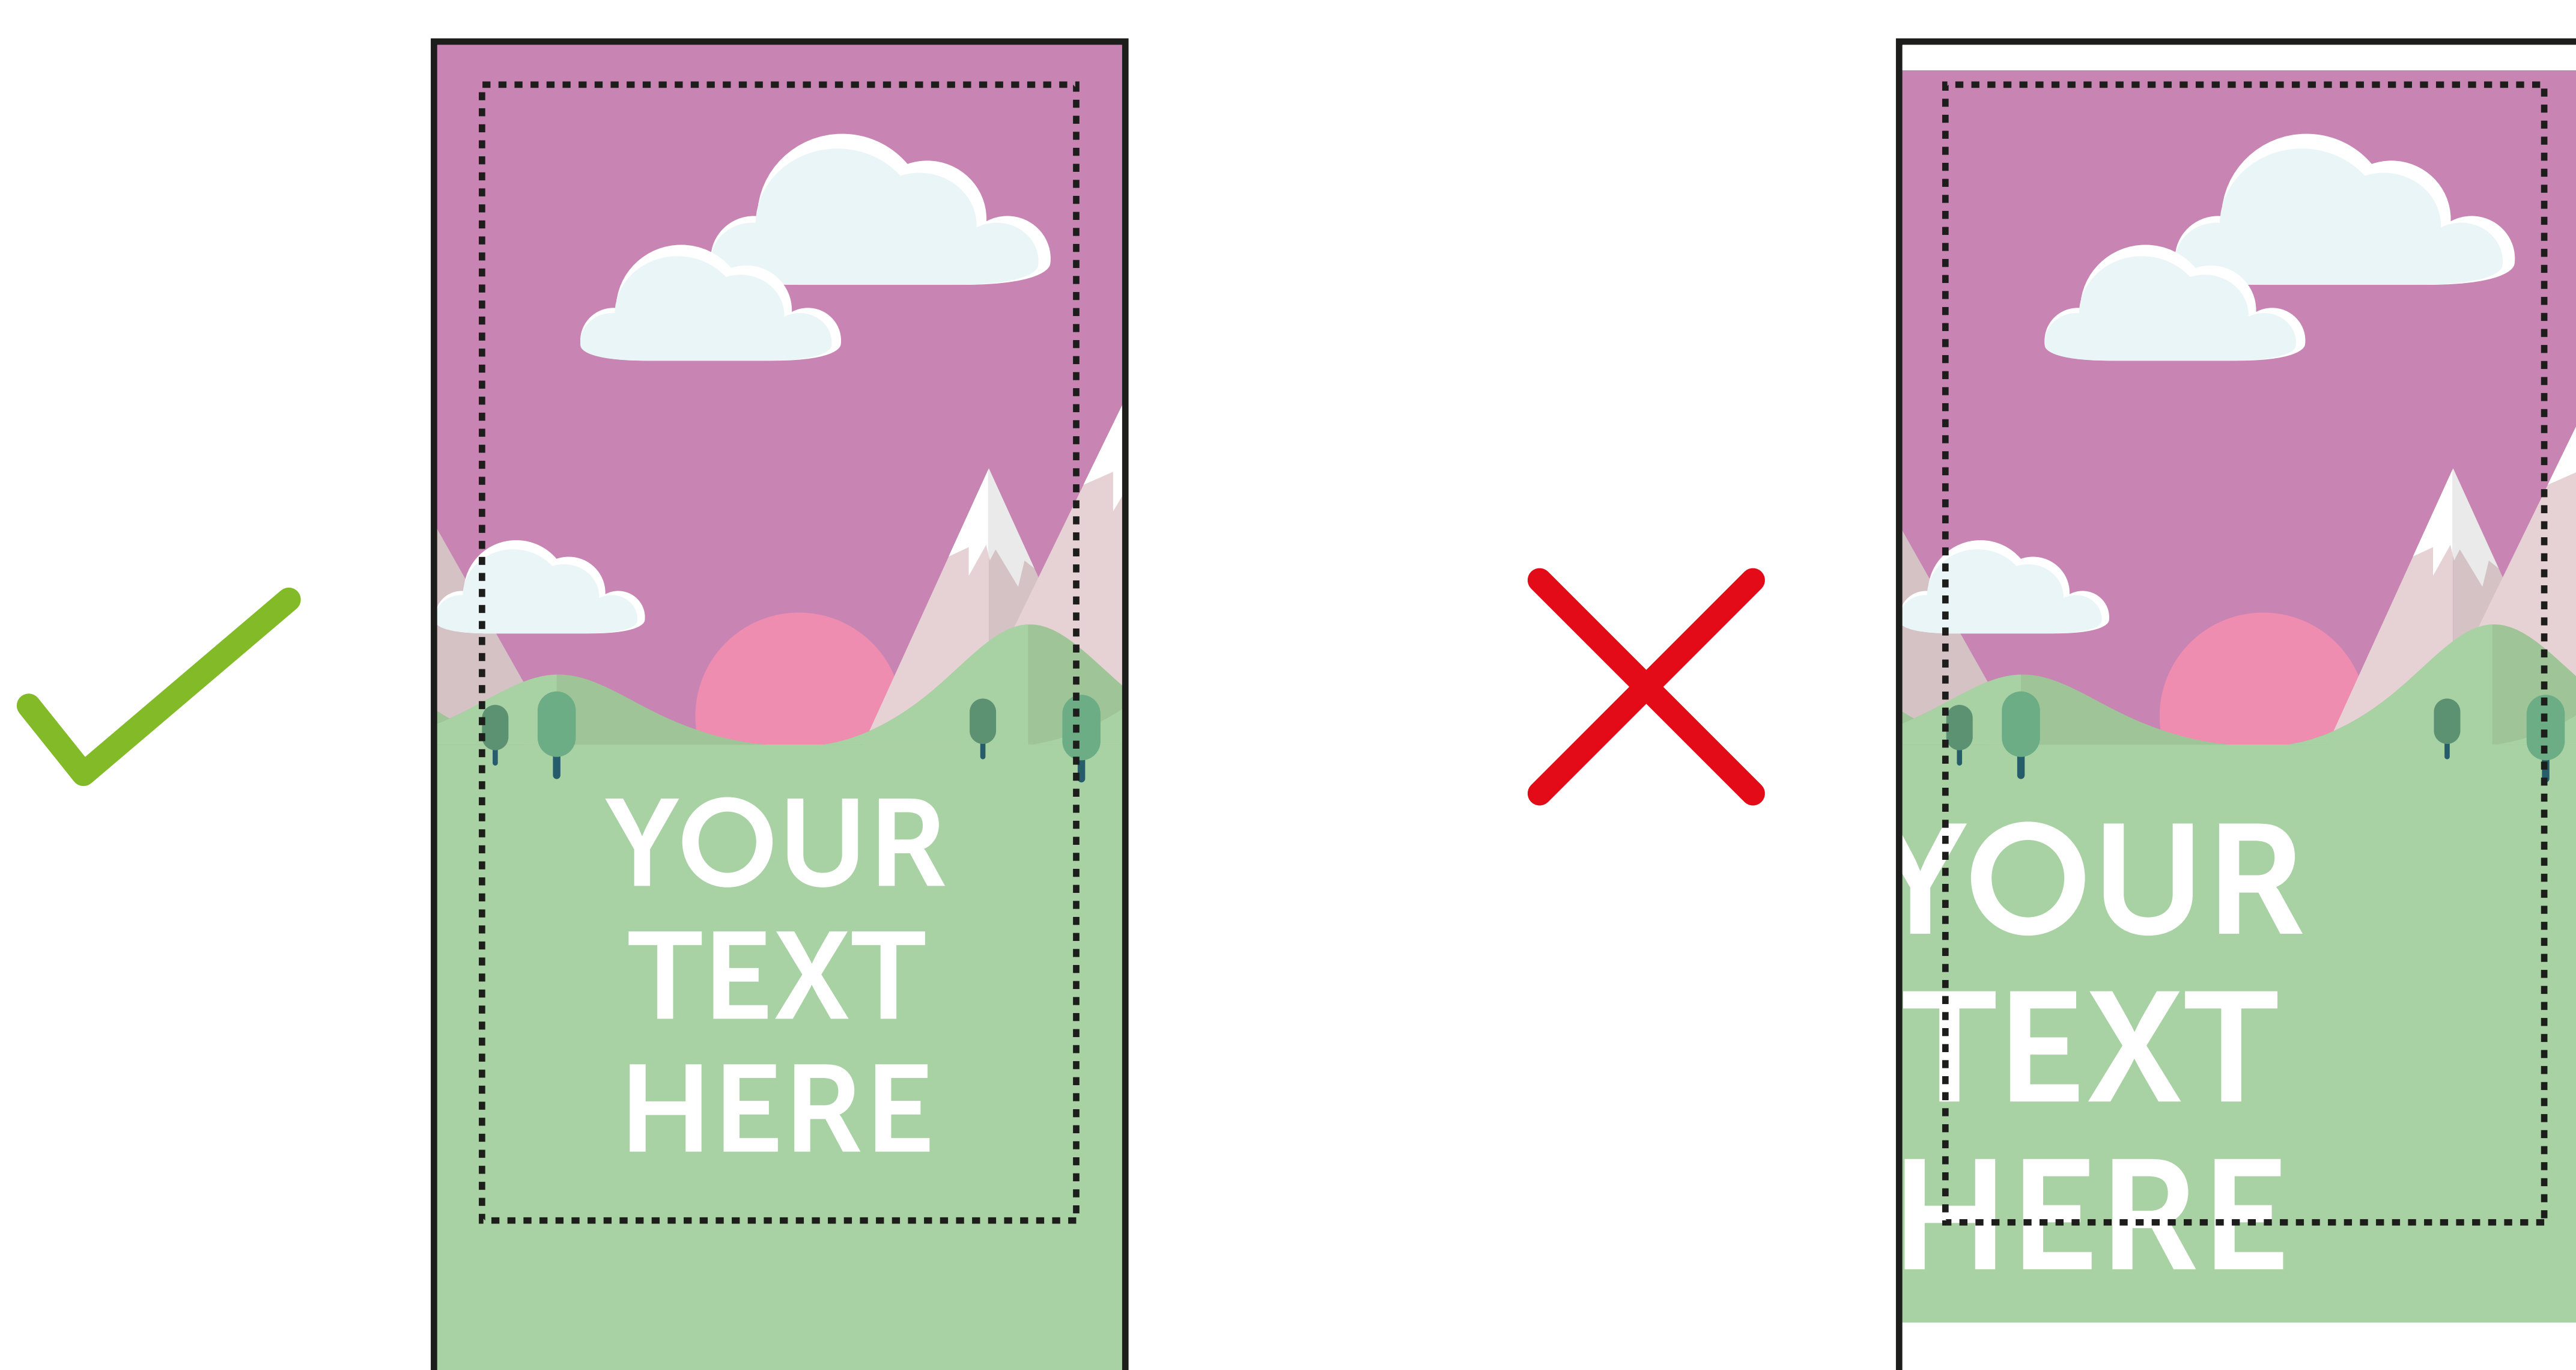

Print template for Premium Roller Banner Frame: DSB (800mm)

THIS TEMPLATE IS ACTUAL SIZE (800 x 2200mm)

PLEASE ENSURE:

- RGB colour profile is used
- All images are 150dpi or vectors for best results
- Remember to delete or hide this layer
- Artwork is saved as a PDF or EPS

— **FINISHED SIZE (800 x 2200mm)**
This is the finished size of the artwork.
Bleed any non-essential imagery or backgrounds to the edge of the document.

⋮ **SAFE AREA (740 x 1940mm)**
Keep all your vital text or imagery inside this area.

■ **CASSETTE ALLOWANCE (800 x 200mm)**
Keep all your vital text or imagery away from this area as this will feed into the cassette.

Bleed non-essential imagery or backgrounds to the edge of the document whilst keeping all vital text or imagery within the visual area.

CASSETTE ALLOWANCE: 200mm