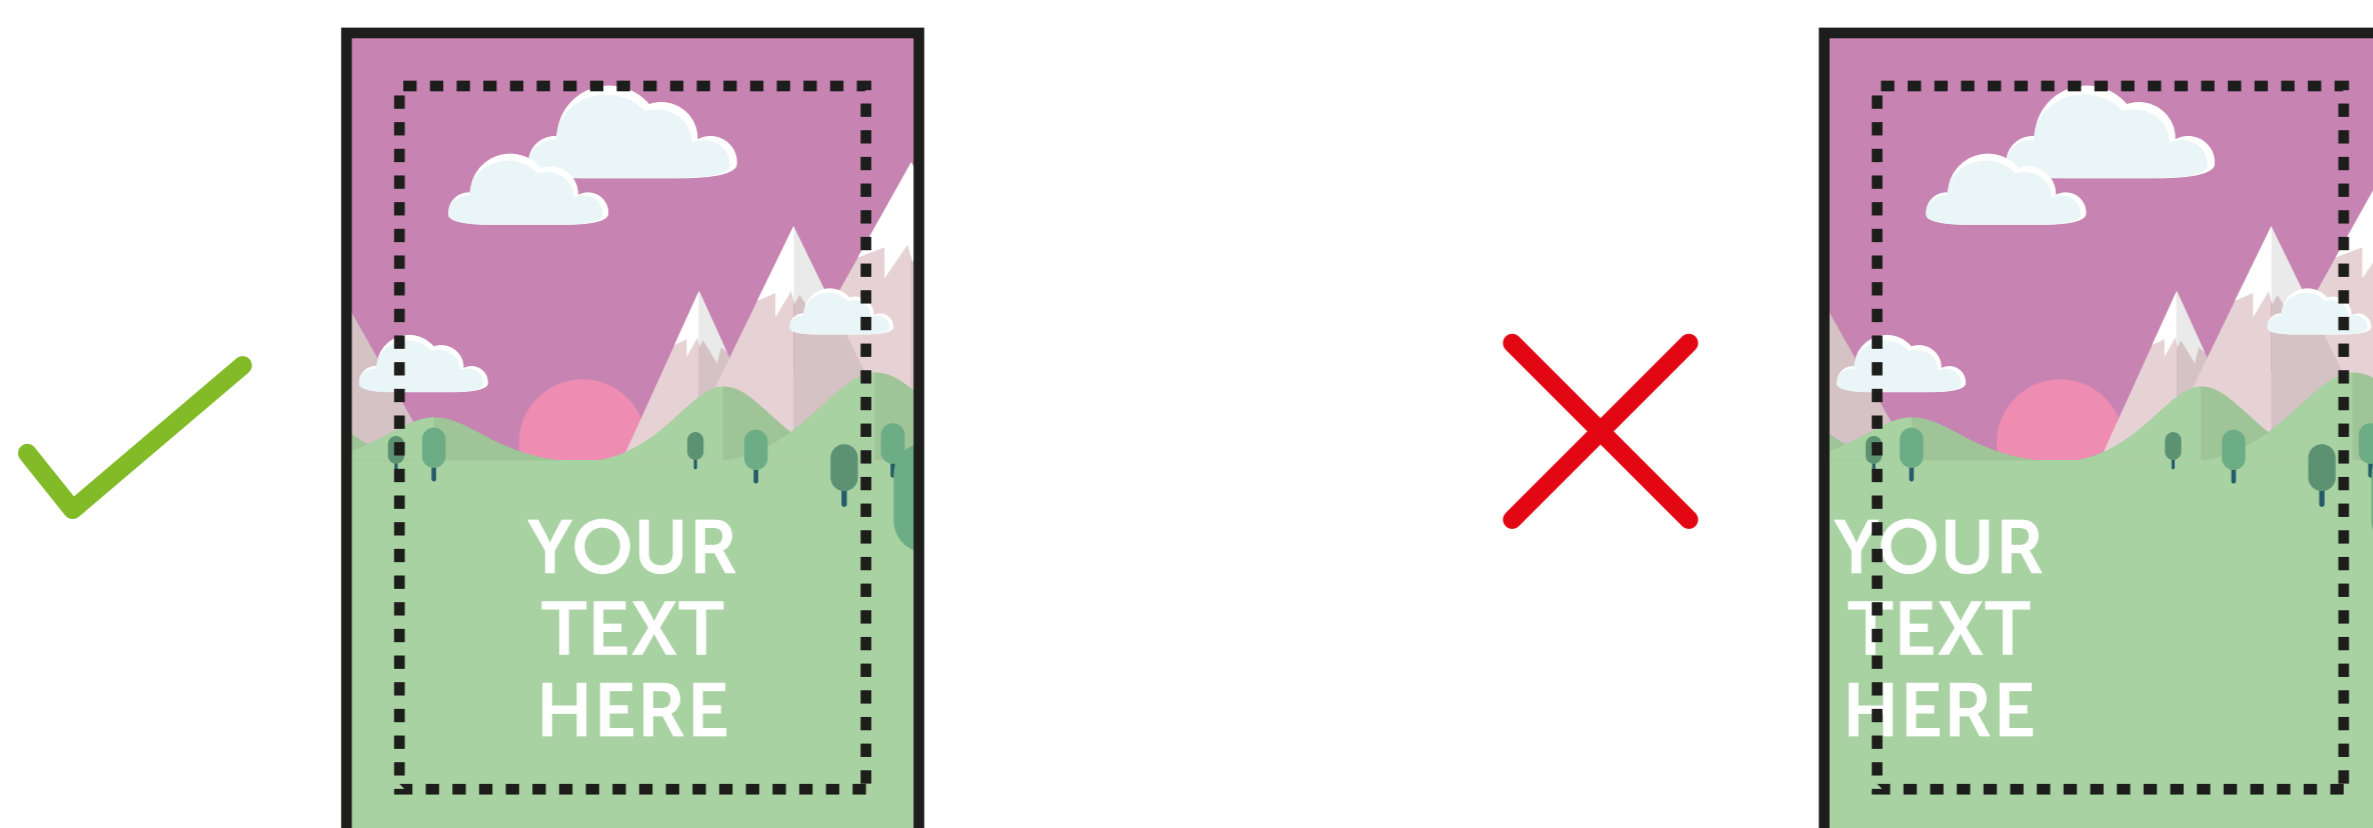

**A1 print template for branded chalkboard easel models:
EAS04C-BRANDED, EAS05C-BRANDED, EAS06C-BRANDED**

THIS TEMPLATE IS ACTUAL SIZE (594 x 841mm)

PLEASE ENSURE:

- RGB colour profile is used
- All images are 150dpi or vectors for best results
- Remember to delete or hide this layer
- Artwork is saved as a PDF or EPS

— FINISHED SIZE (594 x 841mm)

This is the finished size of the artwork. Bleed any non-essential imagery or backgrounds to the edge of the document.

⋮ VISUAL AREA (582 x 829mm)

Keep all your vital text or imagery inside this area.

Anything outside maybe cut off during the finishing process.

Bleed non-essential imagery or backgrounds to the edge of the document whilst keeping all vital text or imagery within the visual area.