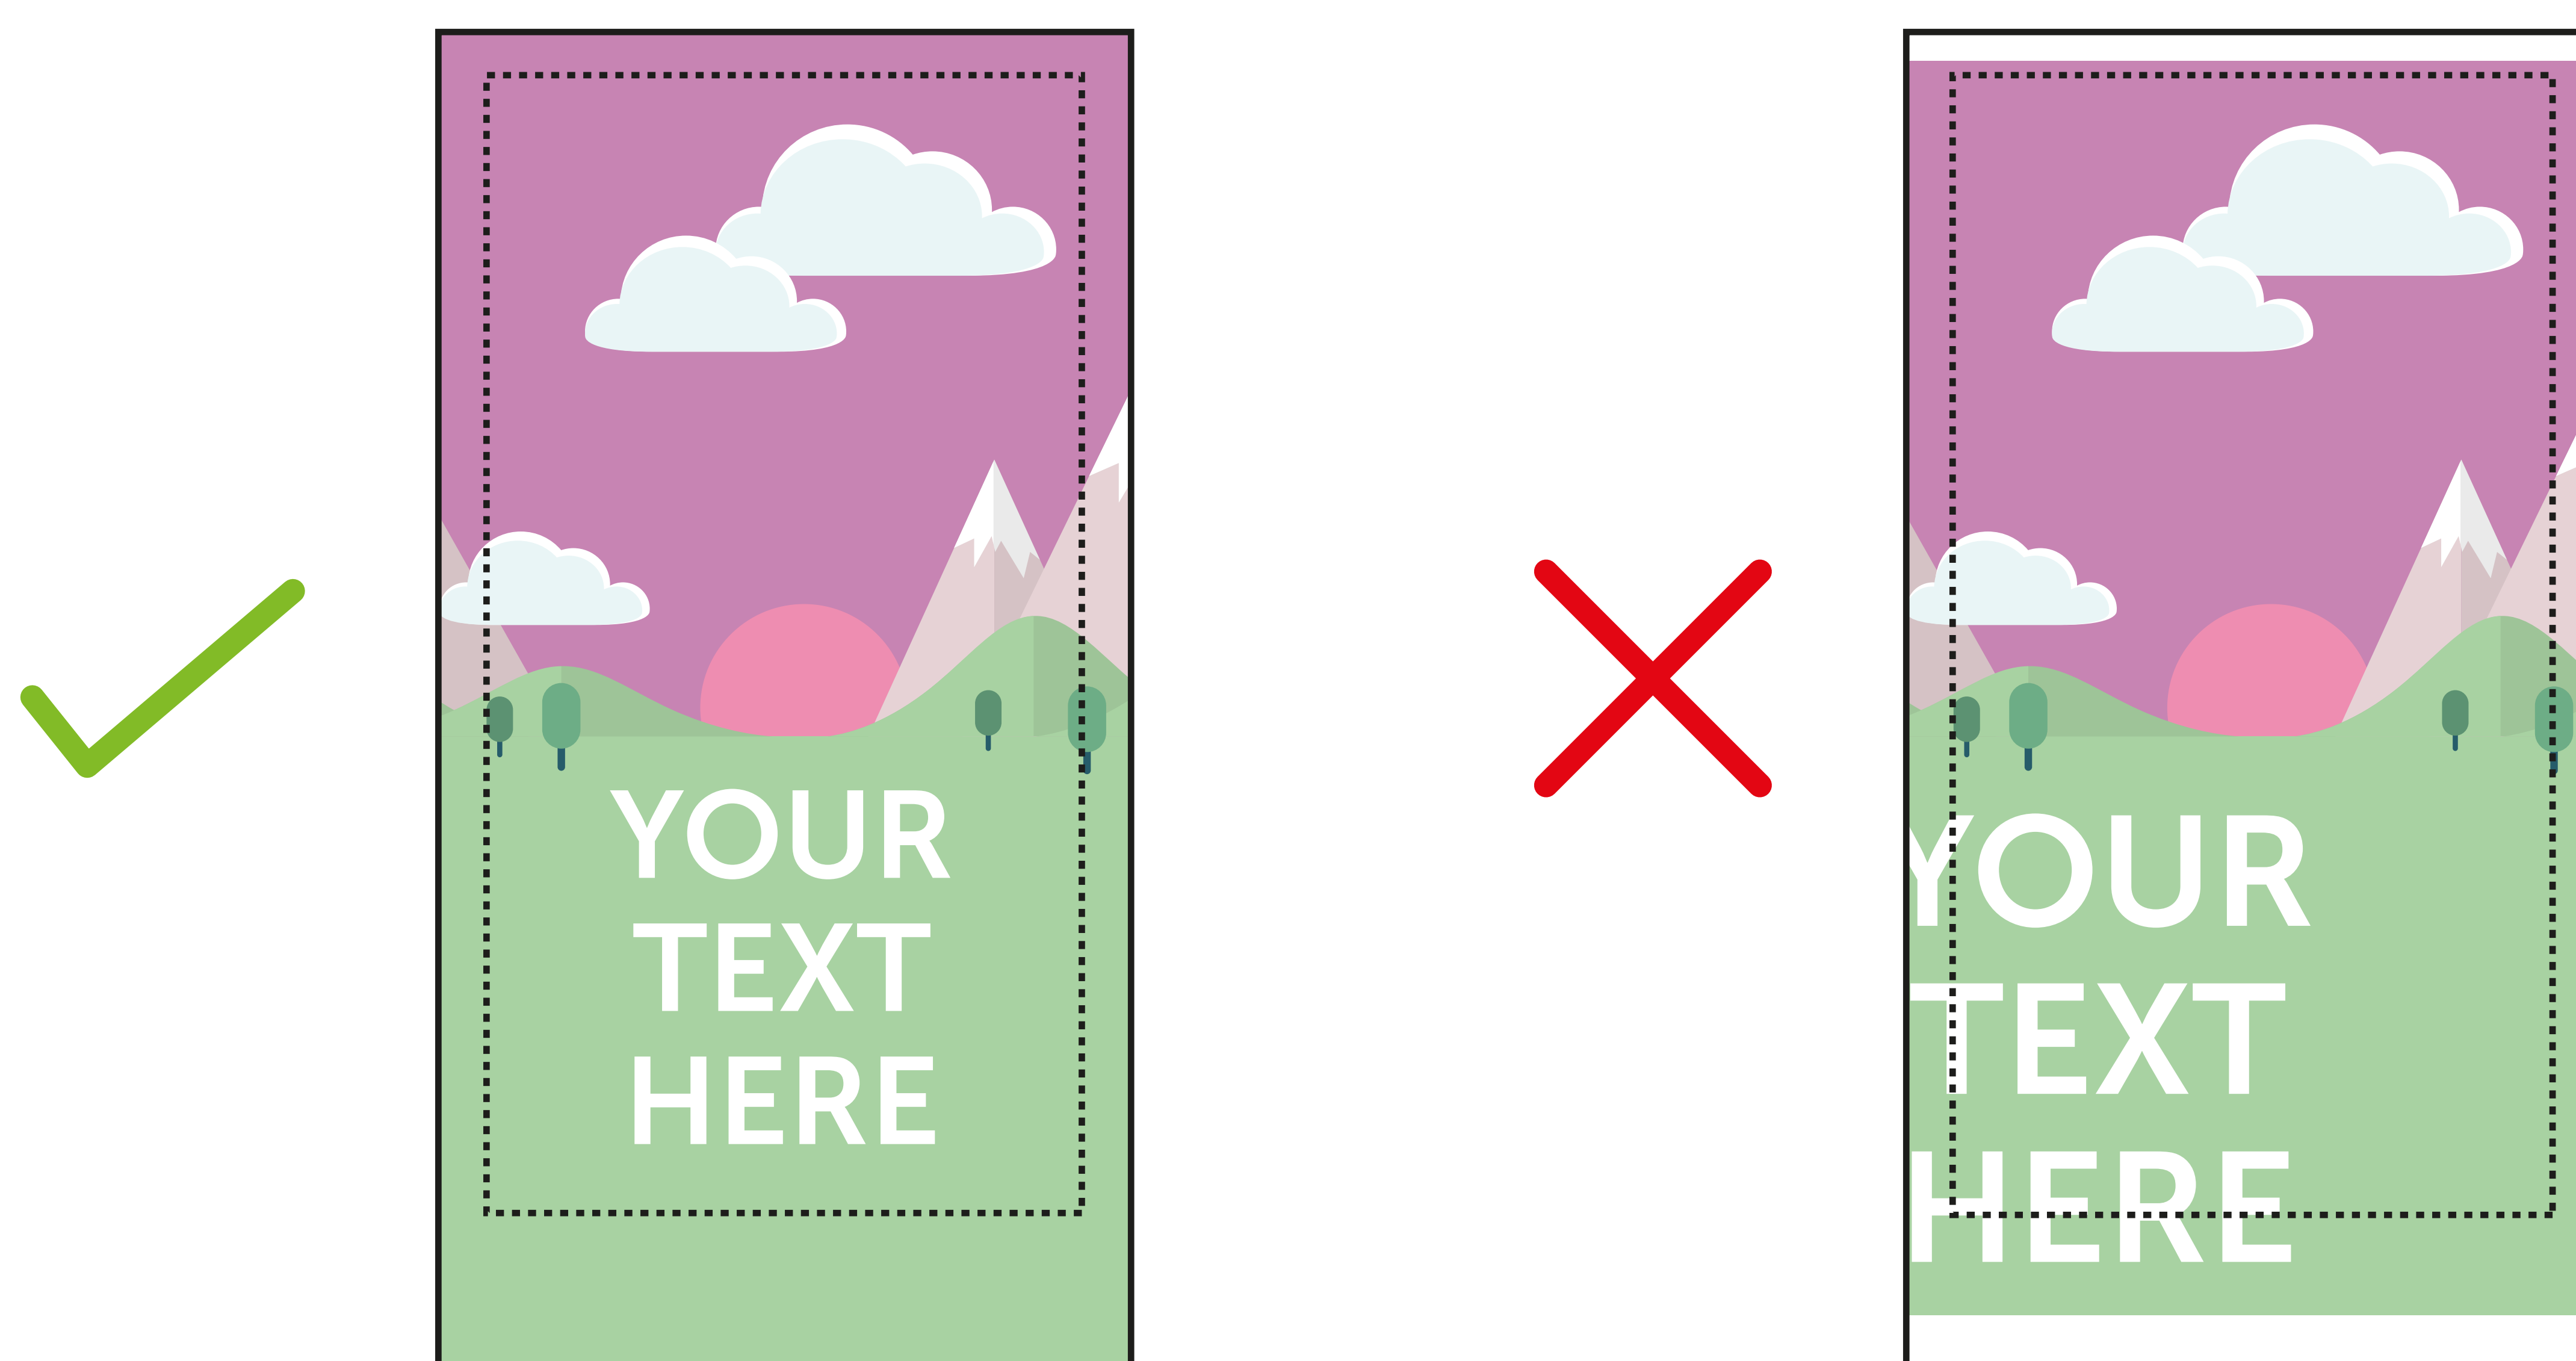

Print template for Premium Roller Banner Frame: ERB (1000mm)

THIS TEMPLATE IS ACTUAL SIZE (1000 x 2200mm)

PLEASE ENSURE:

- RGB colour profile is used
- All images are 125dpi or vectors for best results
- Remember to delete or hide this layer
- Artwork is saved as a PDF or EPS

— FINISHED SIZE (1000 x 2200mm)

This is the finished size of the artwork.
Bleed any non-essential imagery or
backgrounds to the edge of the document.

⋯ SAFE AREA (940 x 1940mm)

Keep all your vital text or imagery
inside this area.

■ CASSETTE ALLOWANCE (1000 x 200mm)

Keep all your vital text or imagery
away from this area as this will feed
into the cassette.

Bleed non-essential imagery or backgrounds
to the edge of the document whilst keeping
all vital text or imagery within the visual area.