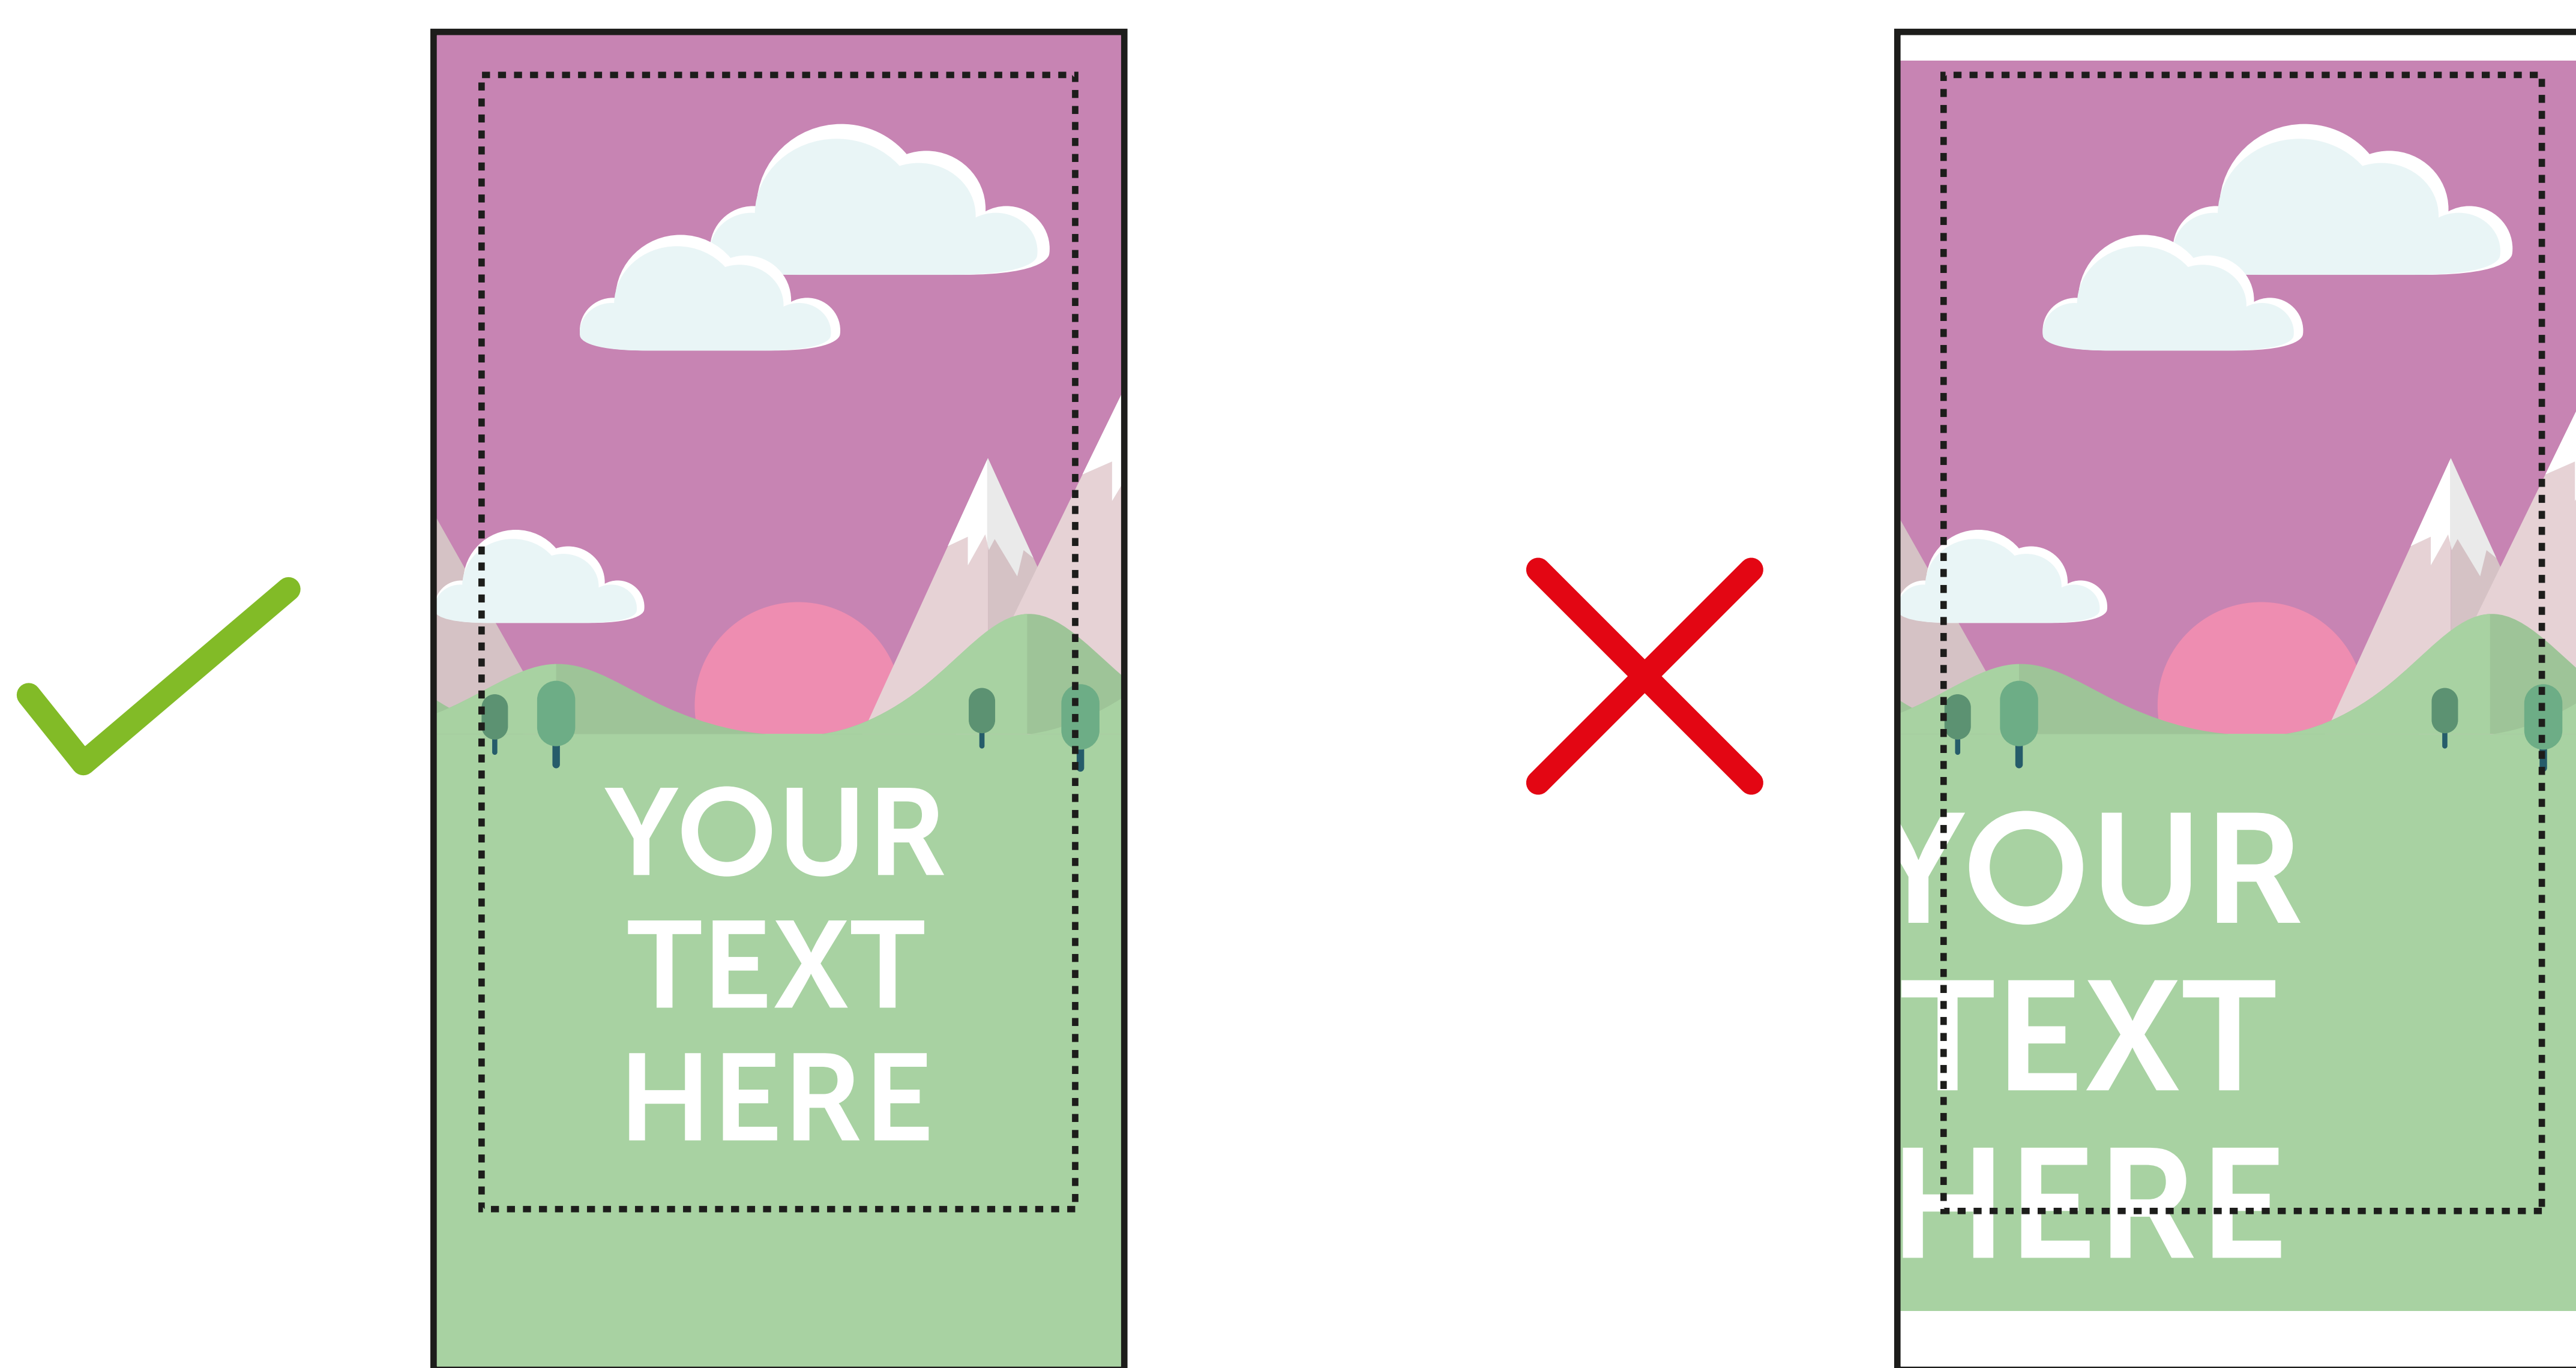

Print template for Premium Roller Banner Frame: ERB (800mm)

THIS TEMPLATE IS ACTUAL SIZE (800 x 2200mm)

PLEASE ENSURE:

- RGB colour profile is used
- All images are 150dpi or vectors for best results
- Remember to delete or hide this layer
- Artwork is saved as a PDF or EPS

— **FINISHED SIZE (800 x 2200mm)**
This is the finished size of the artwork.
Bleed any non-essential imagery or backgrounds to the edge of the document.

⋮ **SAFE AREA (740 x 1940mm)**
Keep all your vital text or imagery inside this area.

■ **CASSETTE ALLOWANCE (800 x 200mm)**
Keep all your vital text or imagery away from this area as this will feed into the cassette.

Bleed non-essential imagery or backgrounds to the edge of the document whilst keeping all vital text or imagery within the visual area.