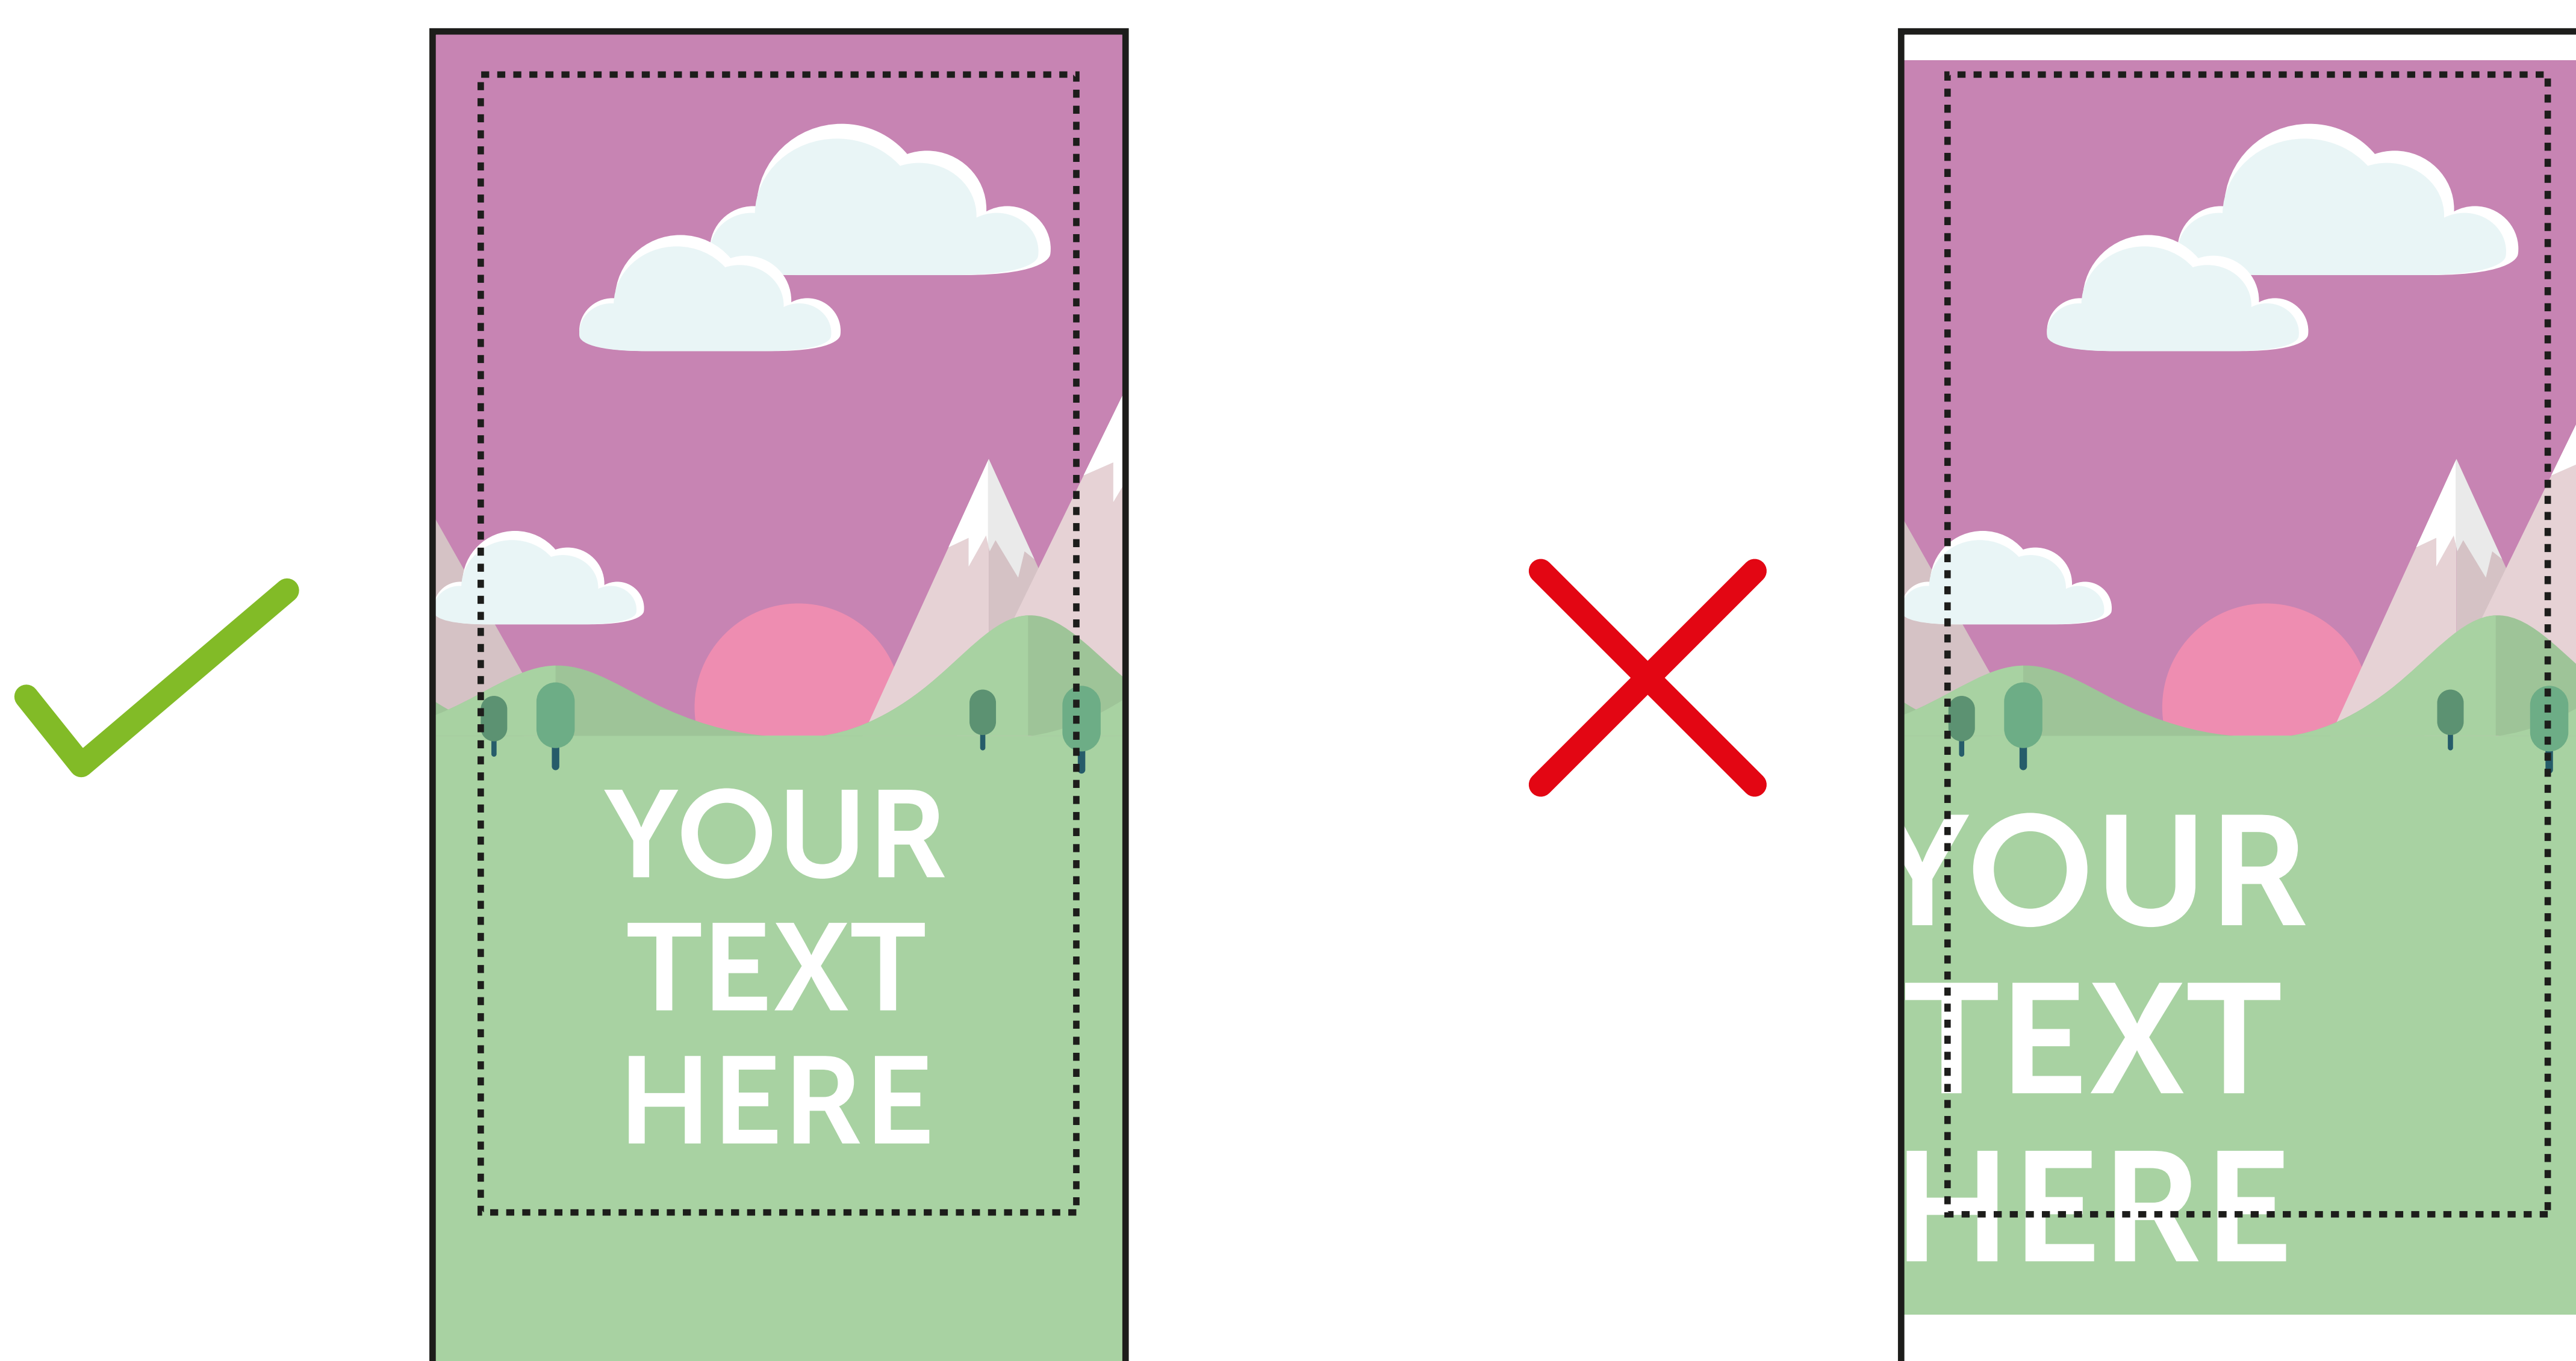

Print template for Premium Roller Banner Frame: ERB (850mm)

THIS TEMPLATE IS ACTUAL SIZE (850 x 2200mm)

PLEASE ENSURE:

- RGB colour profile is used
- All images are 150dpi or vectors for best results
- Remember to delete or hide this layer
- Artwork is saved as a PDF or EPS

— **FINISHED SIZE (850 x 2200mm)**
This is the finished size of the artwork.
Bleed any non-essential imagery or backgrounds to the edge of the document.

⋮ **SAFE AREA (790 x 1940mm)**
Keep all your vital text or imagery inside this area.

■ **CASSETTE ALLOWANCE (850 x 200mm)**
Keep all your vital text or imagery away from this area as this will feed into the cassette.

Bleed non-essential imagery or backgrounds to the edge of the document whilst keeping all vital text or imagery within the visual area.

CASSETTE ALLOWANCE: 200mm