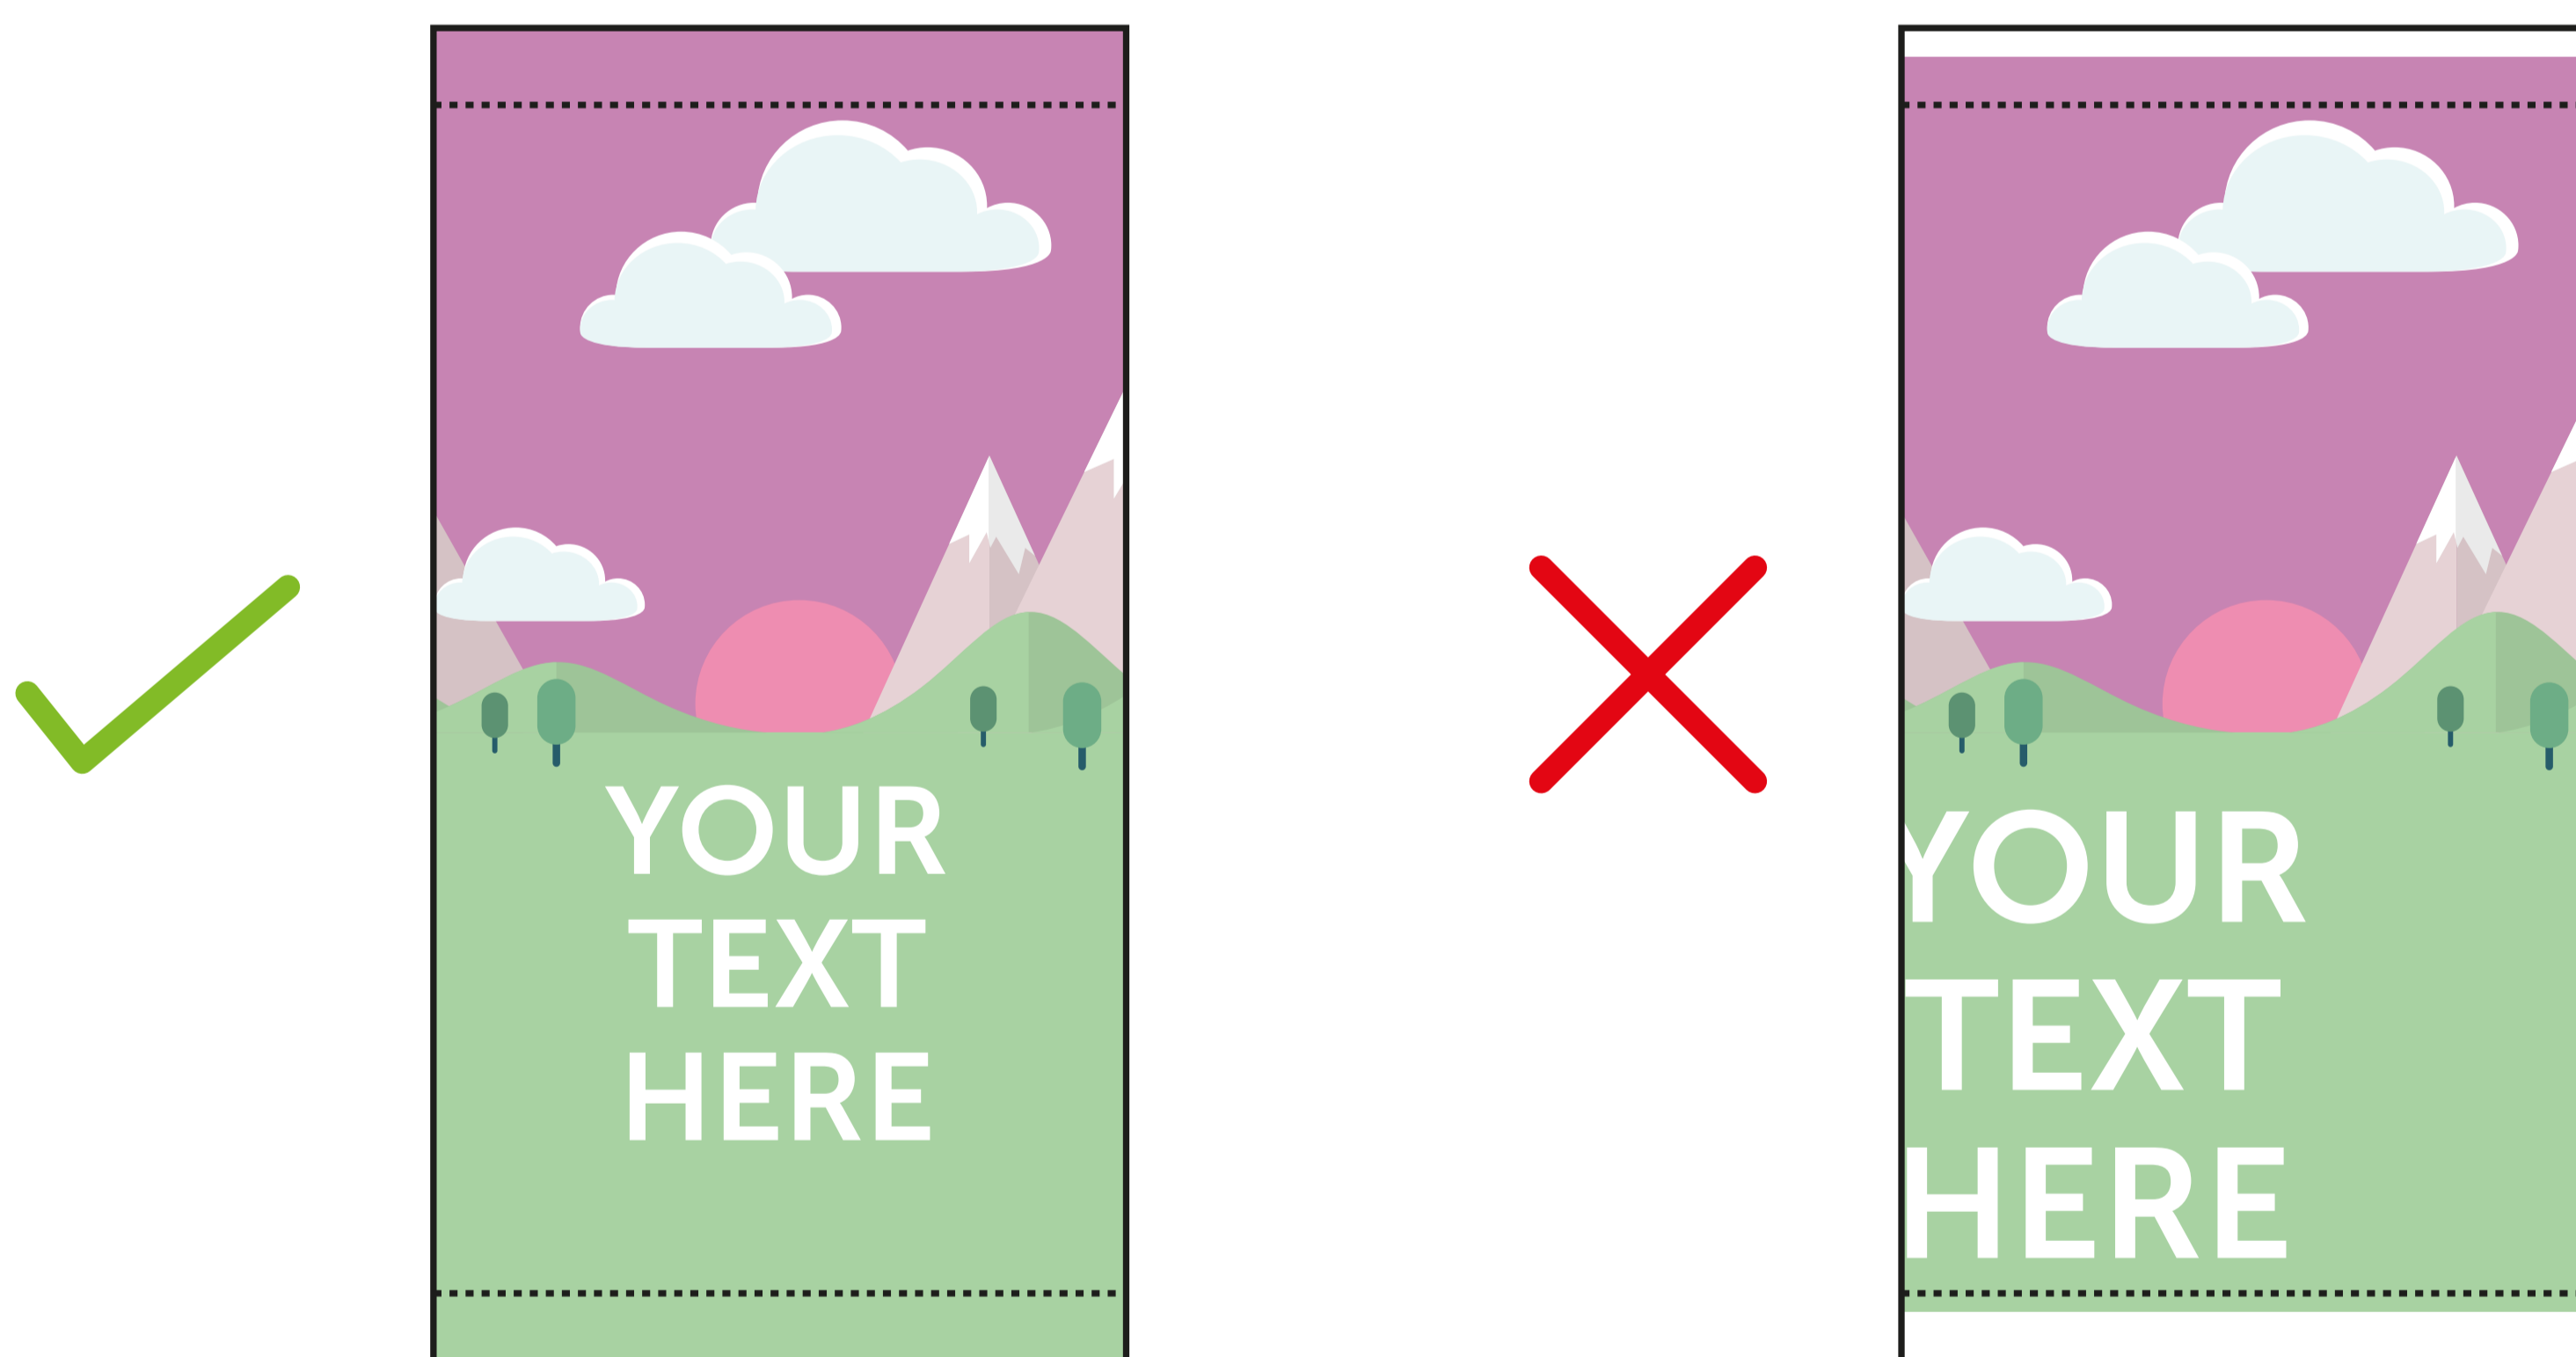

Print template for Brochure and Banner Display Stand: FD62

THIS TEMPLATE IS ACTUAL SIZE (600 x 1500mm)

PLEASE ENSURE:

- RGB colour profile is used
- All images are 150dpi or vectors for best results
- Remember to delete or hide this layer
- Artwork is saved as a PDF or EPS

— FINISHED SIZE (600 x 1500mm)

This is the finished size of the artwork.
Bleed any non-essential imagery or backgrounds to the edge of the document.

⋮ SAFE AREAS

Keep all your vital text or imagery inside this area. Anything within these areas will be obscured by the frames.

Bleed non-essential imagery or backgrounds to the edge of the document whilst keeping all vital text or imagery within the visual area.