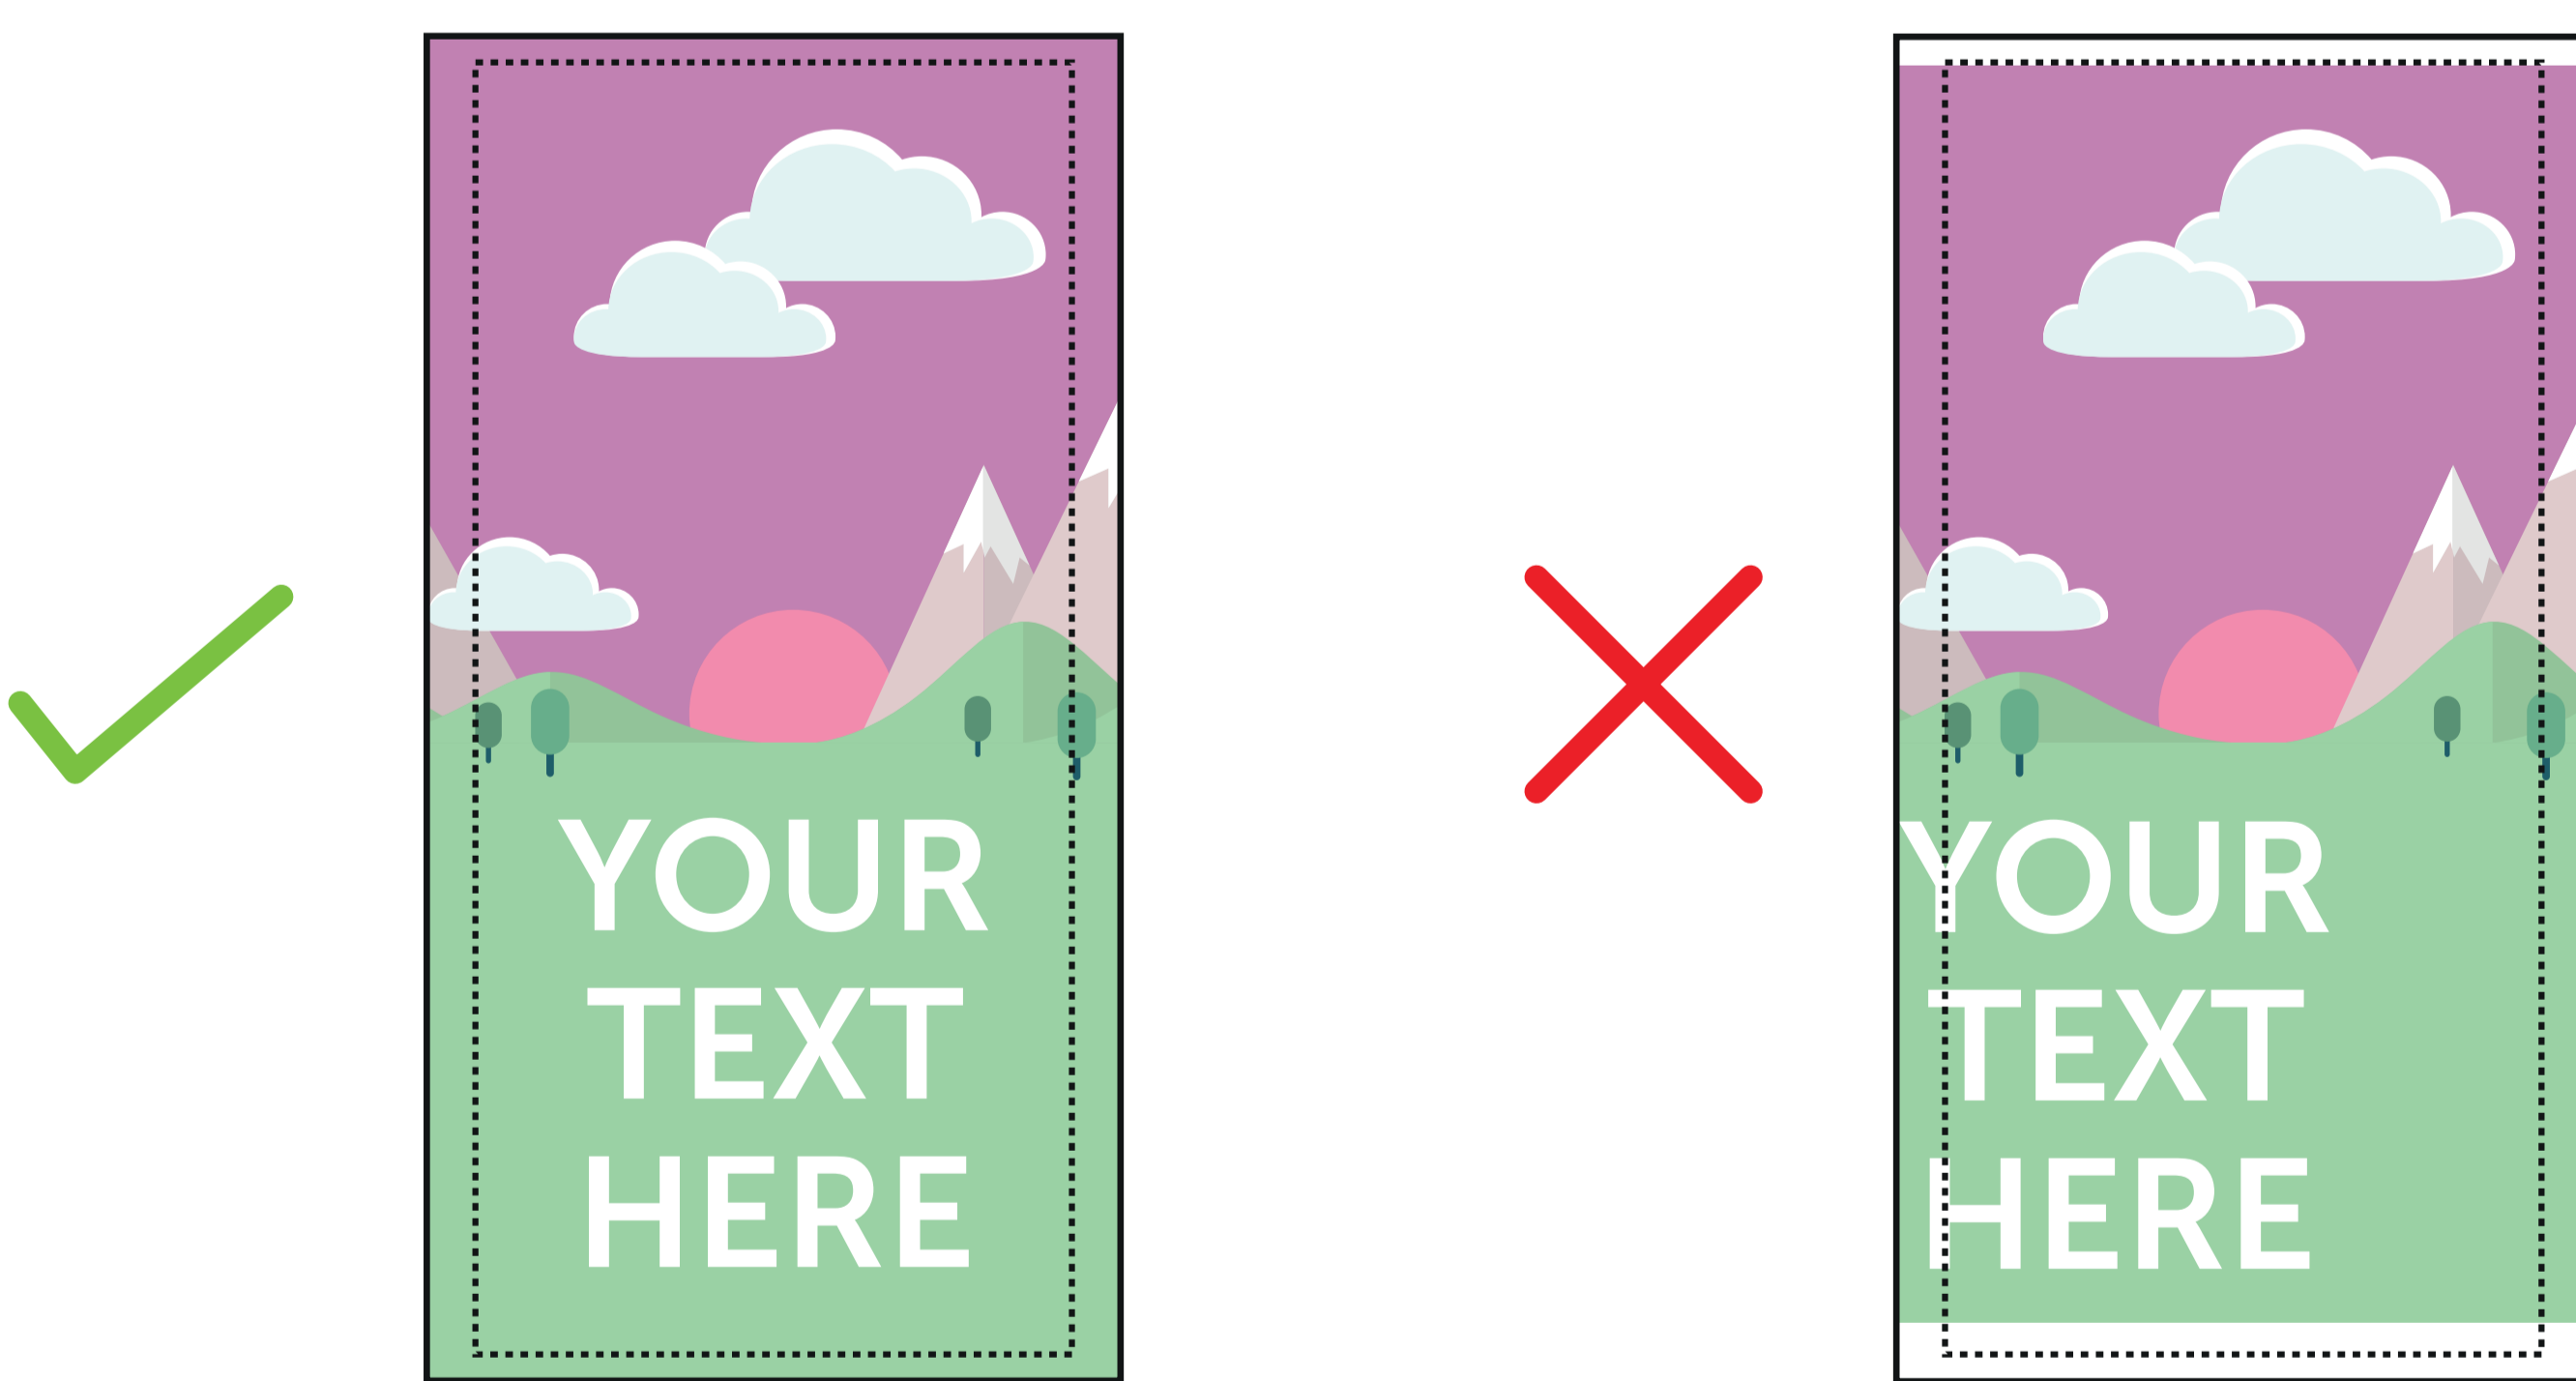

Print template for Illuminated Mono Totem Display: MTT500

THIS TEMPLATE IS ACTUAL SIZE (500 x 1700mm)

PLEASE ENSURE:

- RGB colour profile is used
- All images are 150dpi or vectors for best results
- Remember to delete or hide this layer
- Artwork is saved as a PDF or EPS

— FINISHED SIZE (500 x 1700mm)

This is the finished size of the artwork.
Bleed any non-essential imagery or backgrounds to the edge of the document.

⋮ SAFE AREA (470 x 1700mm)

Keep all your vital text or imagery inside this area. Anything outside maybe obscured by the frames

Bleed non-essential imagery or backgrounds to the edge of the document whilst keeping all vital text or imagery within the safe area.