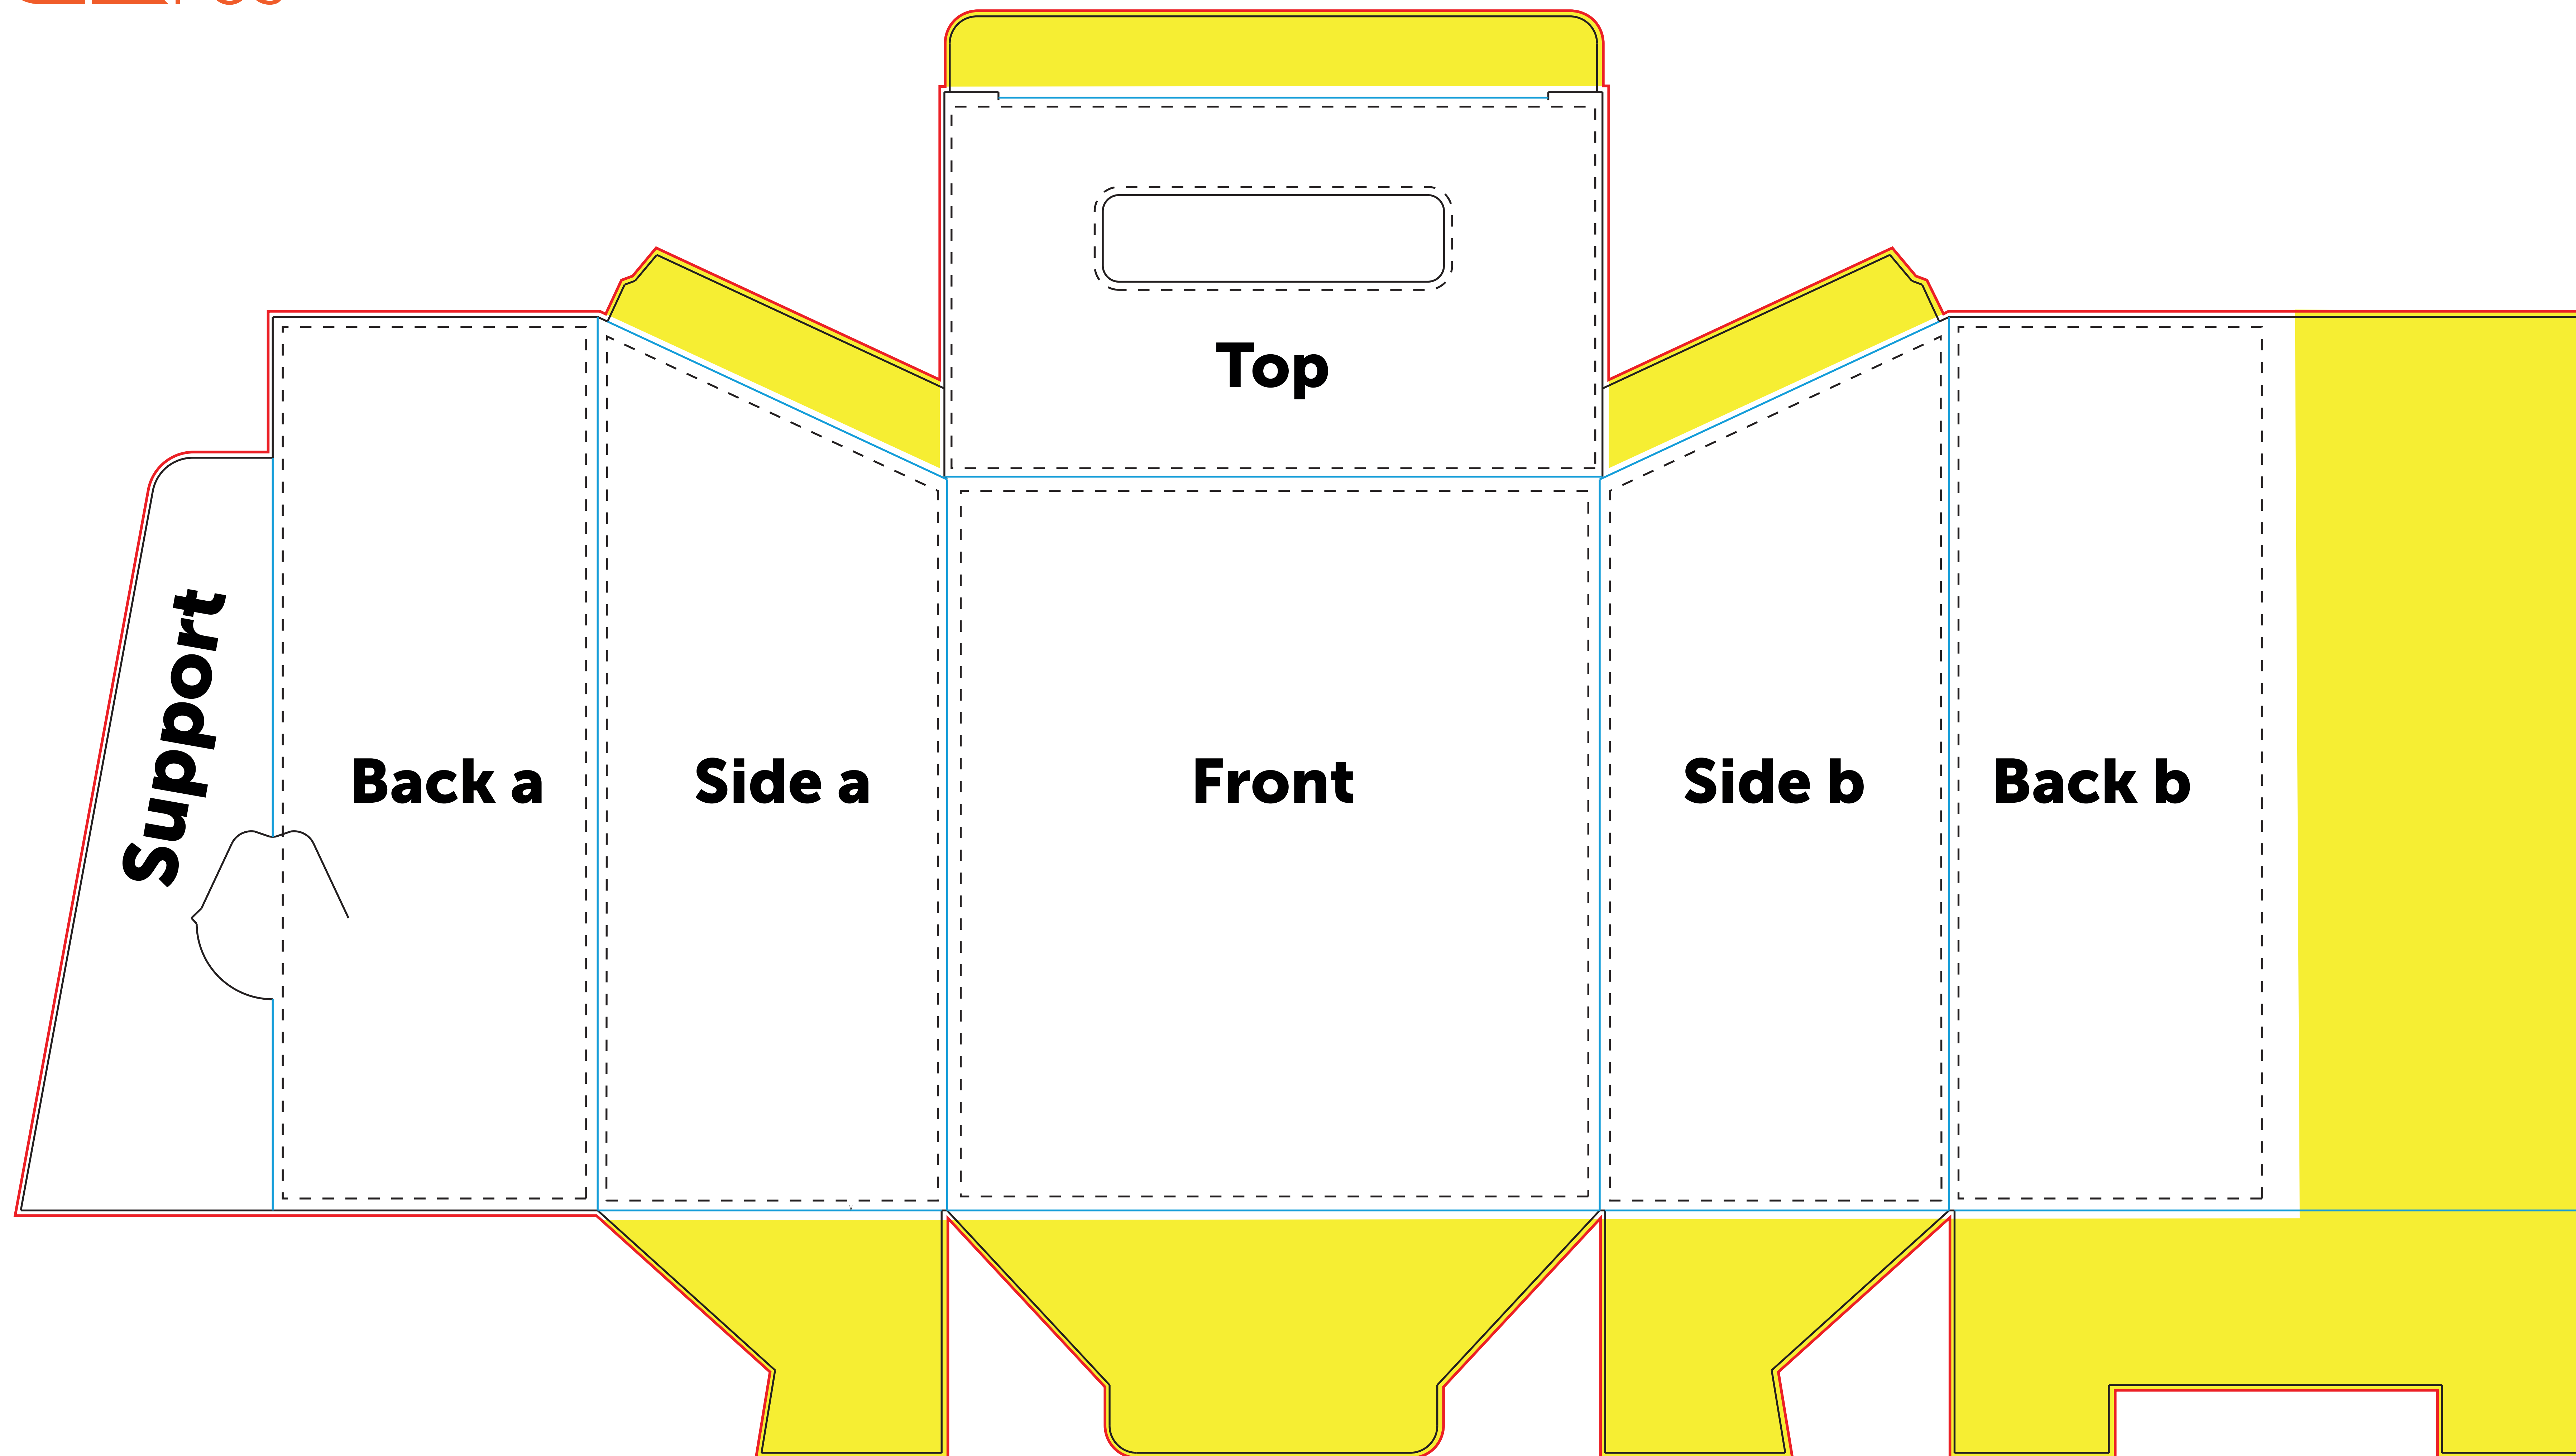

THIS TEMPLATE IS ACTUAL SIZE
(945mm x 525mm)

PLEASE ENSURE:

- Text is converted to outlines
- Background is cropped to the bleed line
- Images are embedded into the document
- CMYK colour profile is used
- All images are 300dpi or vectors for best results
- Remember to hide this layer
- Artwork is saved as a PDF or EPS

— FINISHED SIZE (951 x 530mm)
This is the finished size of the artwork.

— BLEED (2mm)
If artwork requires full coverage of the suggestion box, bleed non-essential imagery or background to the edge of this area.

— FOLD LINES
These indicate where the product will be folded to from the final shape.

.... SAFE AREAS
Keep vital text or imagery within these areas. Anything within the areas will not display correctly due to the folds.

■ INK FREE OBSCURED AREAS
These areas will not be printed as these areas will be obscured when the product is formed into its final shape.