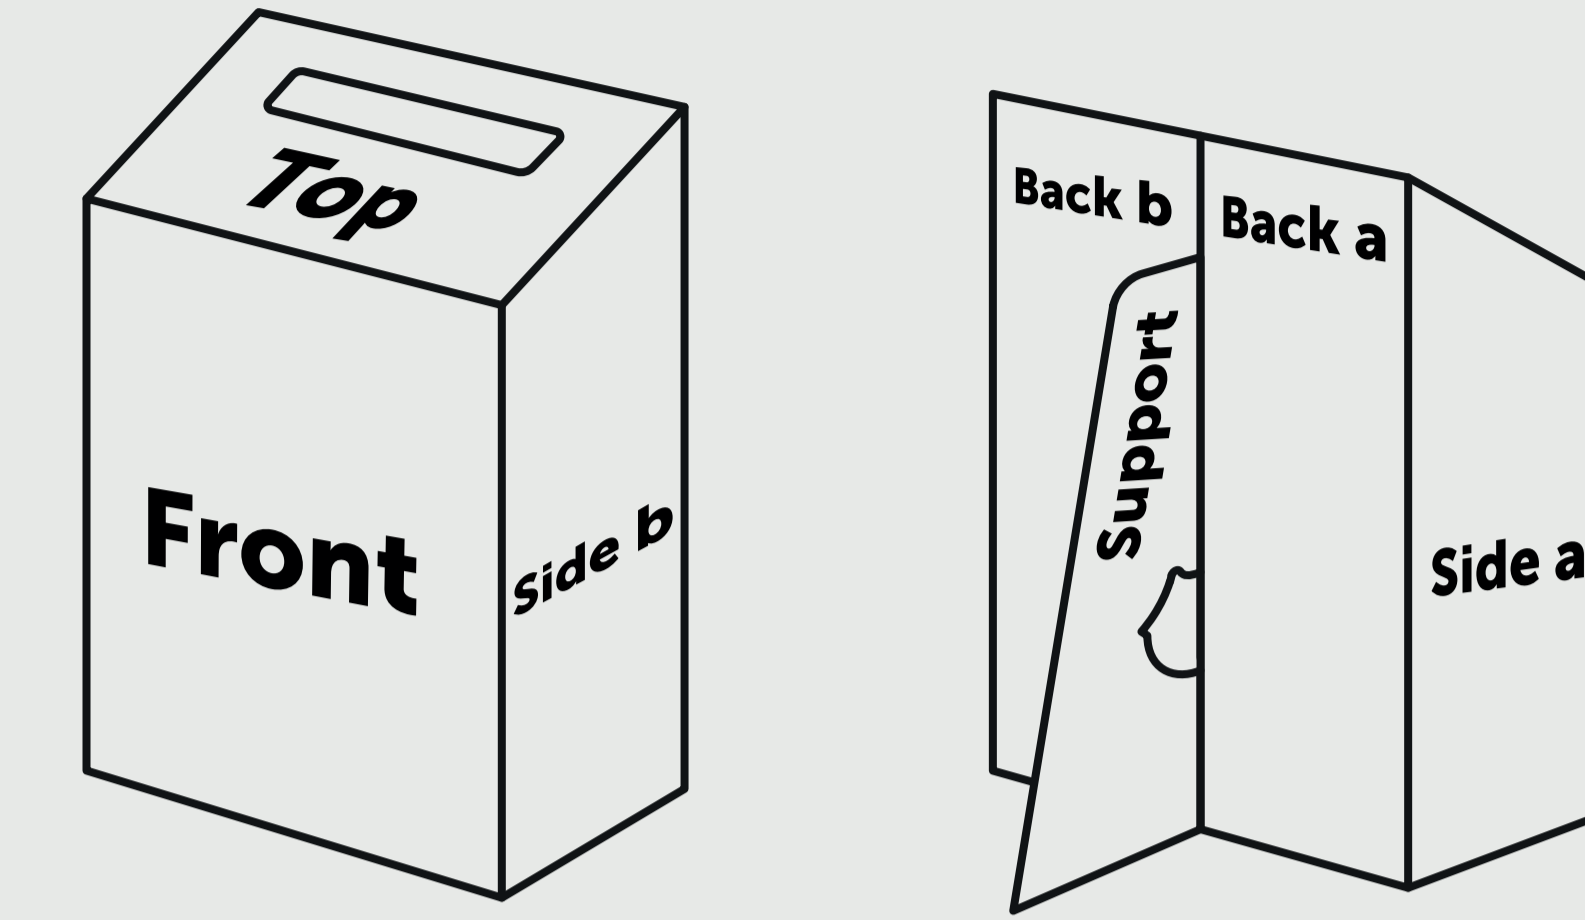

**PRINT TEMPLATE FOR SUGGESTION BOX PBP-40**

**THIS TEMPLATE IS ACTUAL SIZE  
(945mm x 525mm)**

**PLEASE ENSURE:**

- Text is converted to outlines
- Background is cropped to the bleed line
- Images are embedded into the document
- CMYK colour profile is used
- All images are 300dpi or vectors for best results
- Remember to hide this layer
- Artwork is saved as a PDF or EPS

**— FINISHED SIZE (951 x 530mm)**  
This is the finished size of the artwork.

**— BLEED (2mm)**  
If artwork requires full coverage of the suggestion box, bleed non-essential imagery or background to the edge of this area.

**— FOLD LINES**  
These indicate where the product will be folded to from the final shape.

**.... SAFE AREAS**  
Keep vital text or imagery within these areas. Anything within the areas will not display correctly due to the folds.