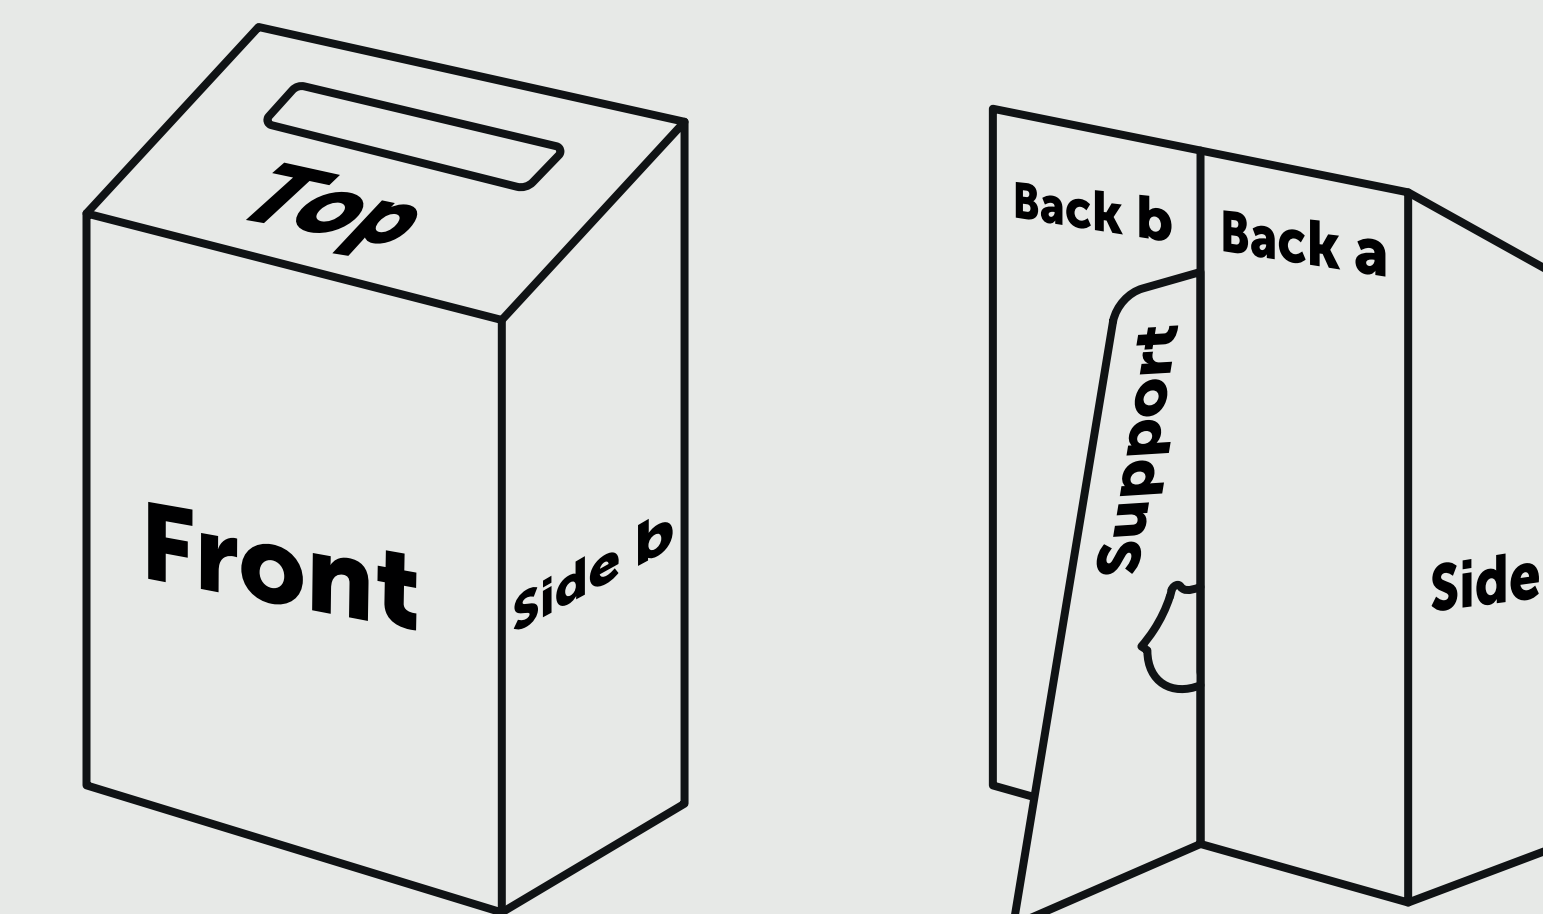

THIS TEMPLATE IS ACTUAL SIZE
(945mm x 525mm)

PLEASE ENSURE:

- Text is converted to outlines
- Background is cropped to the bleed line
- Images are embedded into the document
- CMYK colour profile is used
- All images are 300dpi or vectors for best results
- Remember to hide this layer
- Artwork is saved as a PDF or EPS

— FINISHED SIZE (951 x 530mm)
This is the finished size of the artwork.

— BLEED (2mm)
If artwork requires full coverage of the suggestion box, bleed non-essential imagery or background to the edge of this area.

— FOLD LINES
These indicate where the product will be folded to from the final shape.

.... SAFE AREAS
Keep vital text or imagery within these areas. Anything within the areas will not display correctly due to the folds.