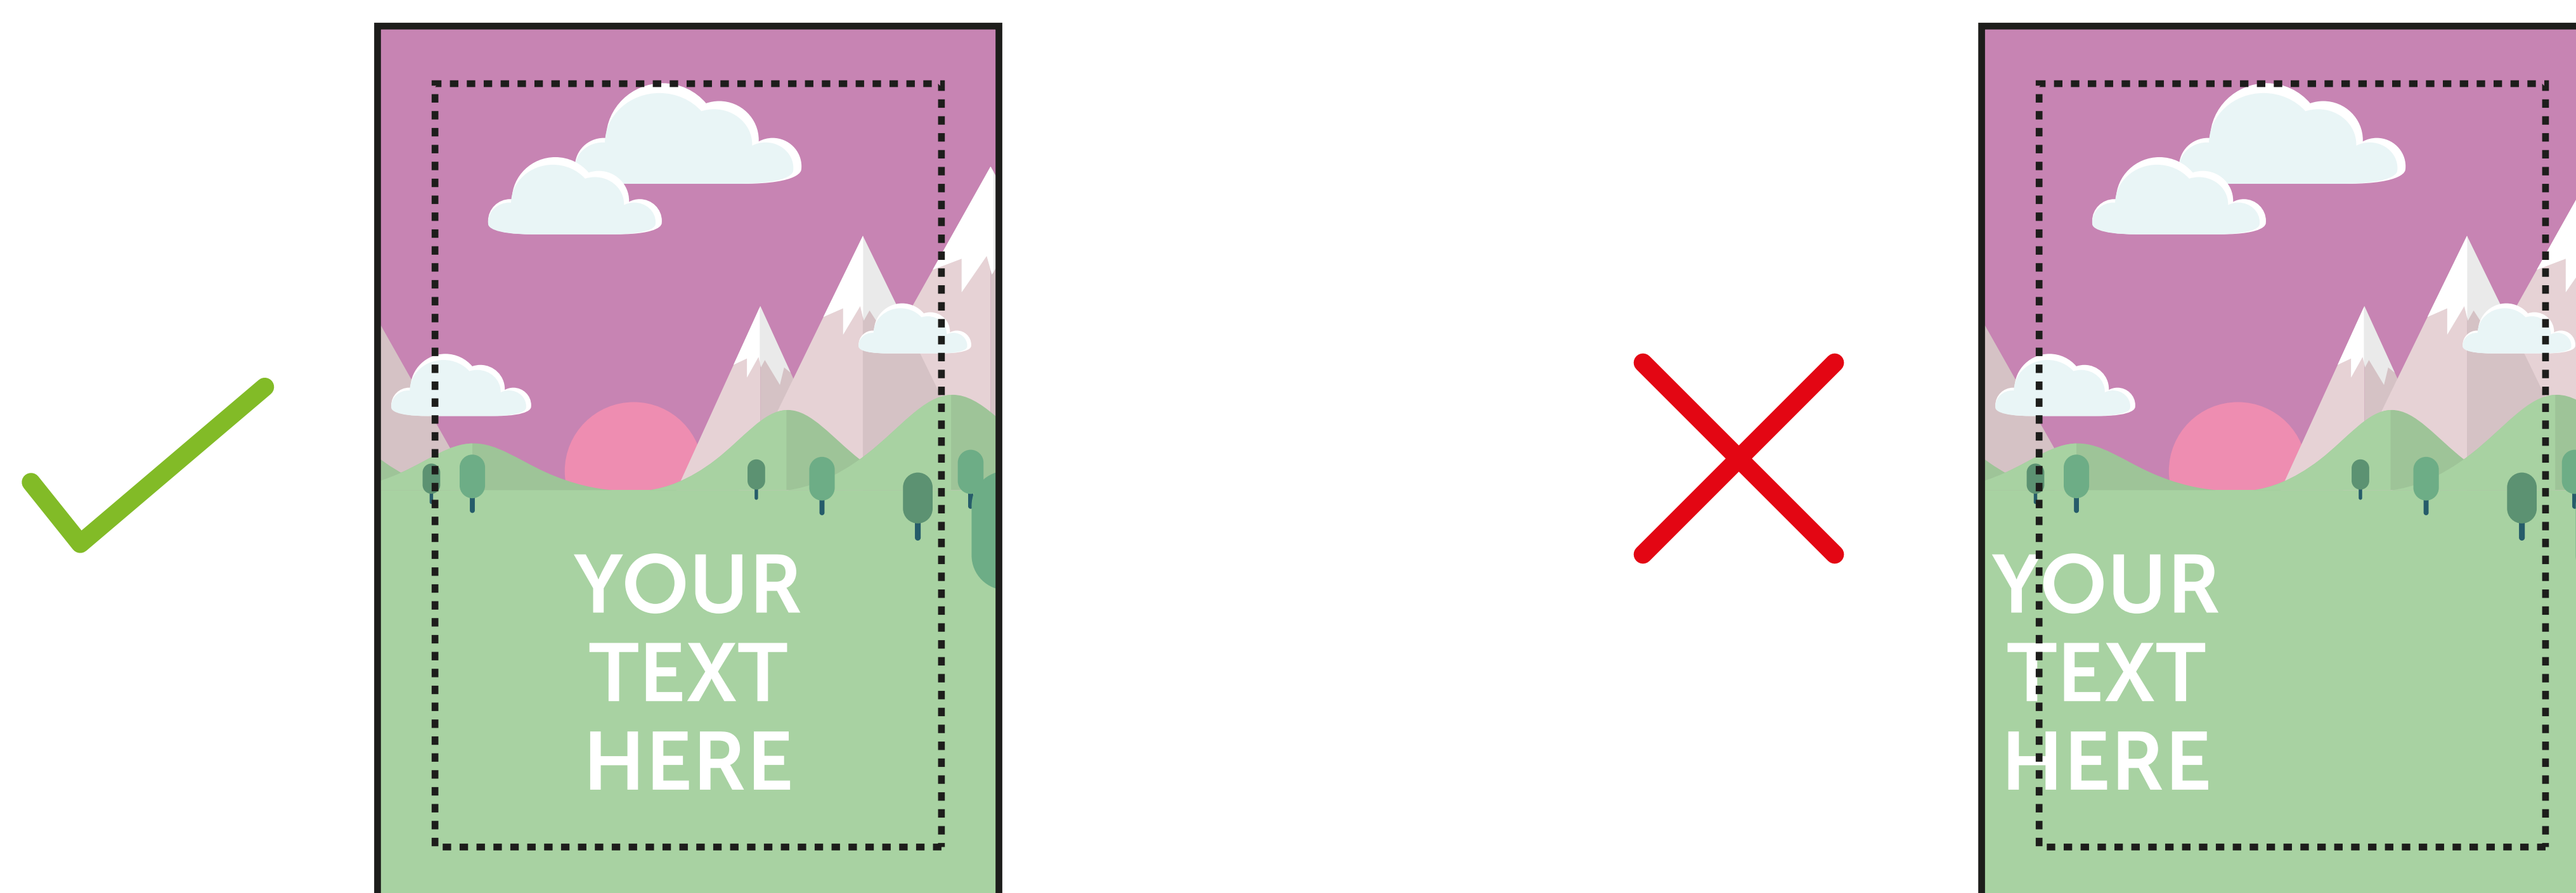

40" x 60" print template for snap frames, A boards and pavement signs

THIS TEMPLATE IS ACTUAL SIZE (1016 x 1524mm)

PLEASE ENSURE:

- RGB colour profile is used
- All images are 150dpi or vectors for best results
- Remember to delete or hide this layer
- Artwork is saved as a PDF or EPS

— **FINISHED SIZE (1016 x 1524mm)**

This is the finished size of the artwork. Bleed any non-essential imagery or backgrounds to the edge of the document.

□ **VISUAL AREA (996 x 1504mm)**

Keep all your vital text or imagery inside this area. Anything outside will be obscured by your product.

Bleed non-essential imagery or backgrounds to the edge of the document whilst keeping all vital text or imagery within the visual area.