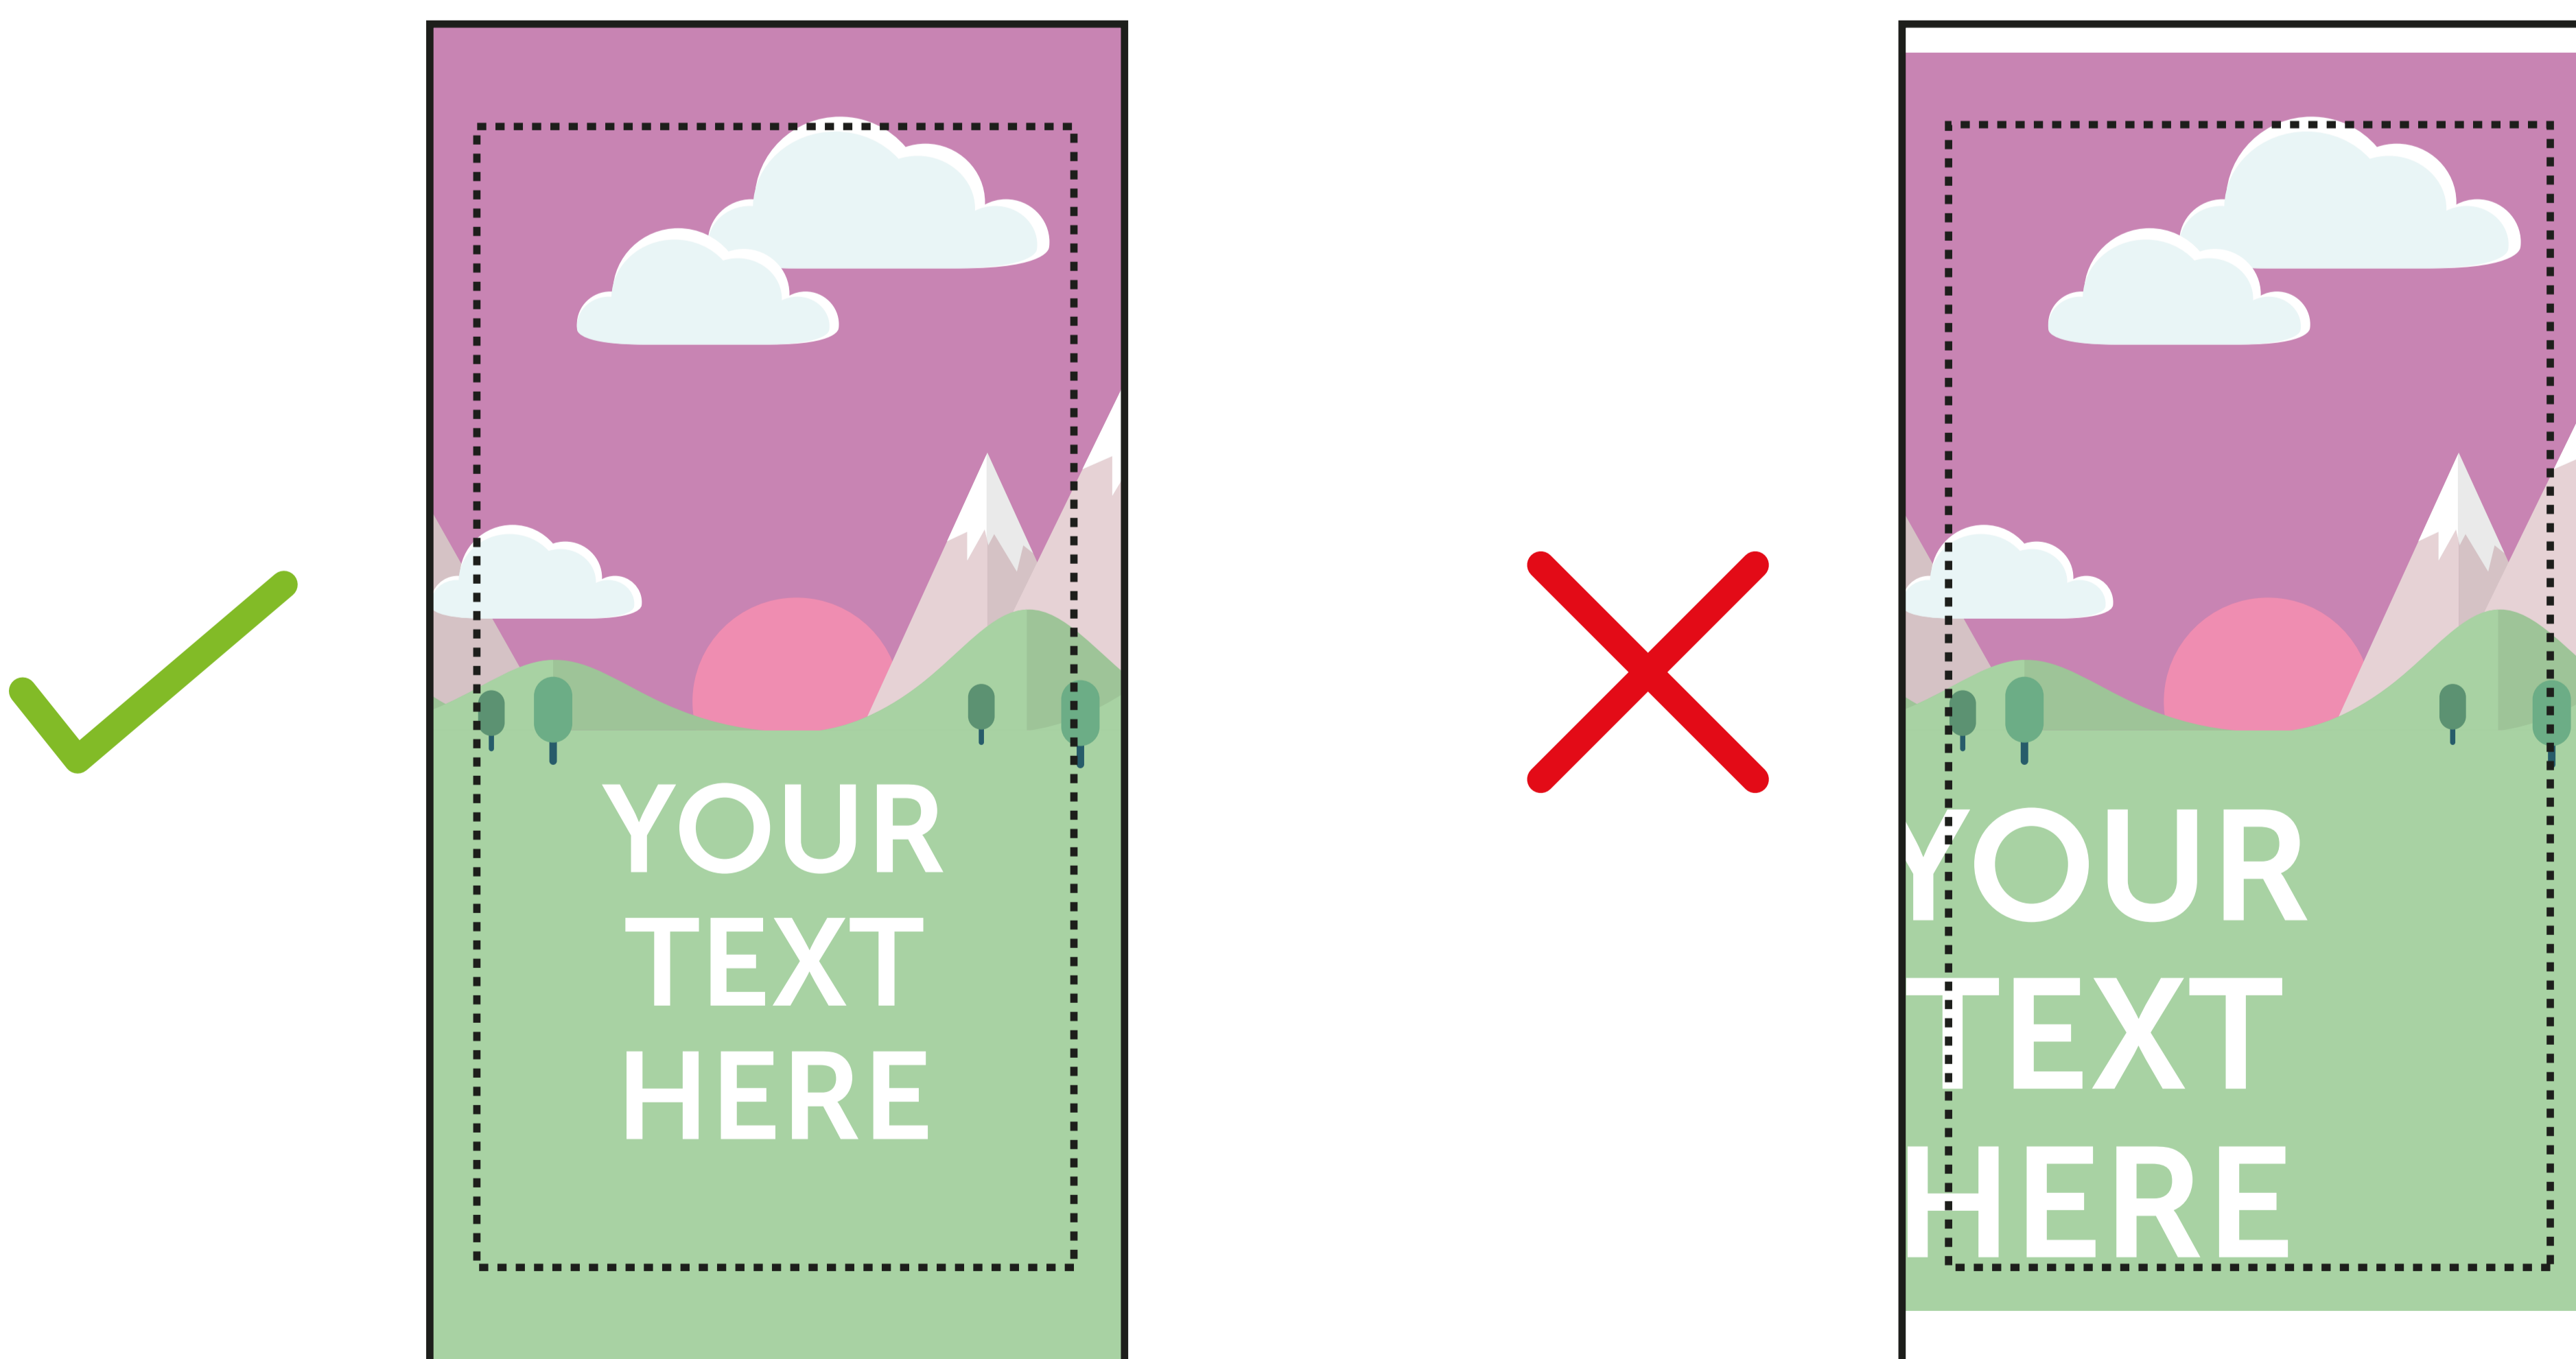

Print template for quick banner stand: EQS800, QBD800

THIS TEMPLATE IS ACTUAL SIZE (800 x 2000mm)

PLEASE ENSURE:

- RGB colour profile is used
- All images are 150dpi or vectors for best results
- Remember to delete or hide this layer
- Artwork is saved as a PDF or EPS

— **FINISHED SIZE (800 x 2000mm)**
This is the finished size of the artwork.
Bleed any non-essential imagery or backgrounds to the edge of the document.

⋮ **SAFE AREA (780 x 1940mm)**
Keep all your vital text or imagery inside this area.

■ **FRAME ALLOWANCE (800 x 20mm)**
Keep all your vital text or imagery away from this area as this will feed into the frame.

Bleed non-essential imagery or backgrounds to the edge of the document whilst keeping all vital text or imagery within the visual area.