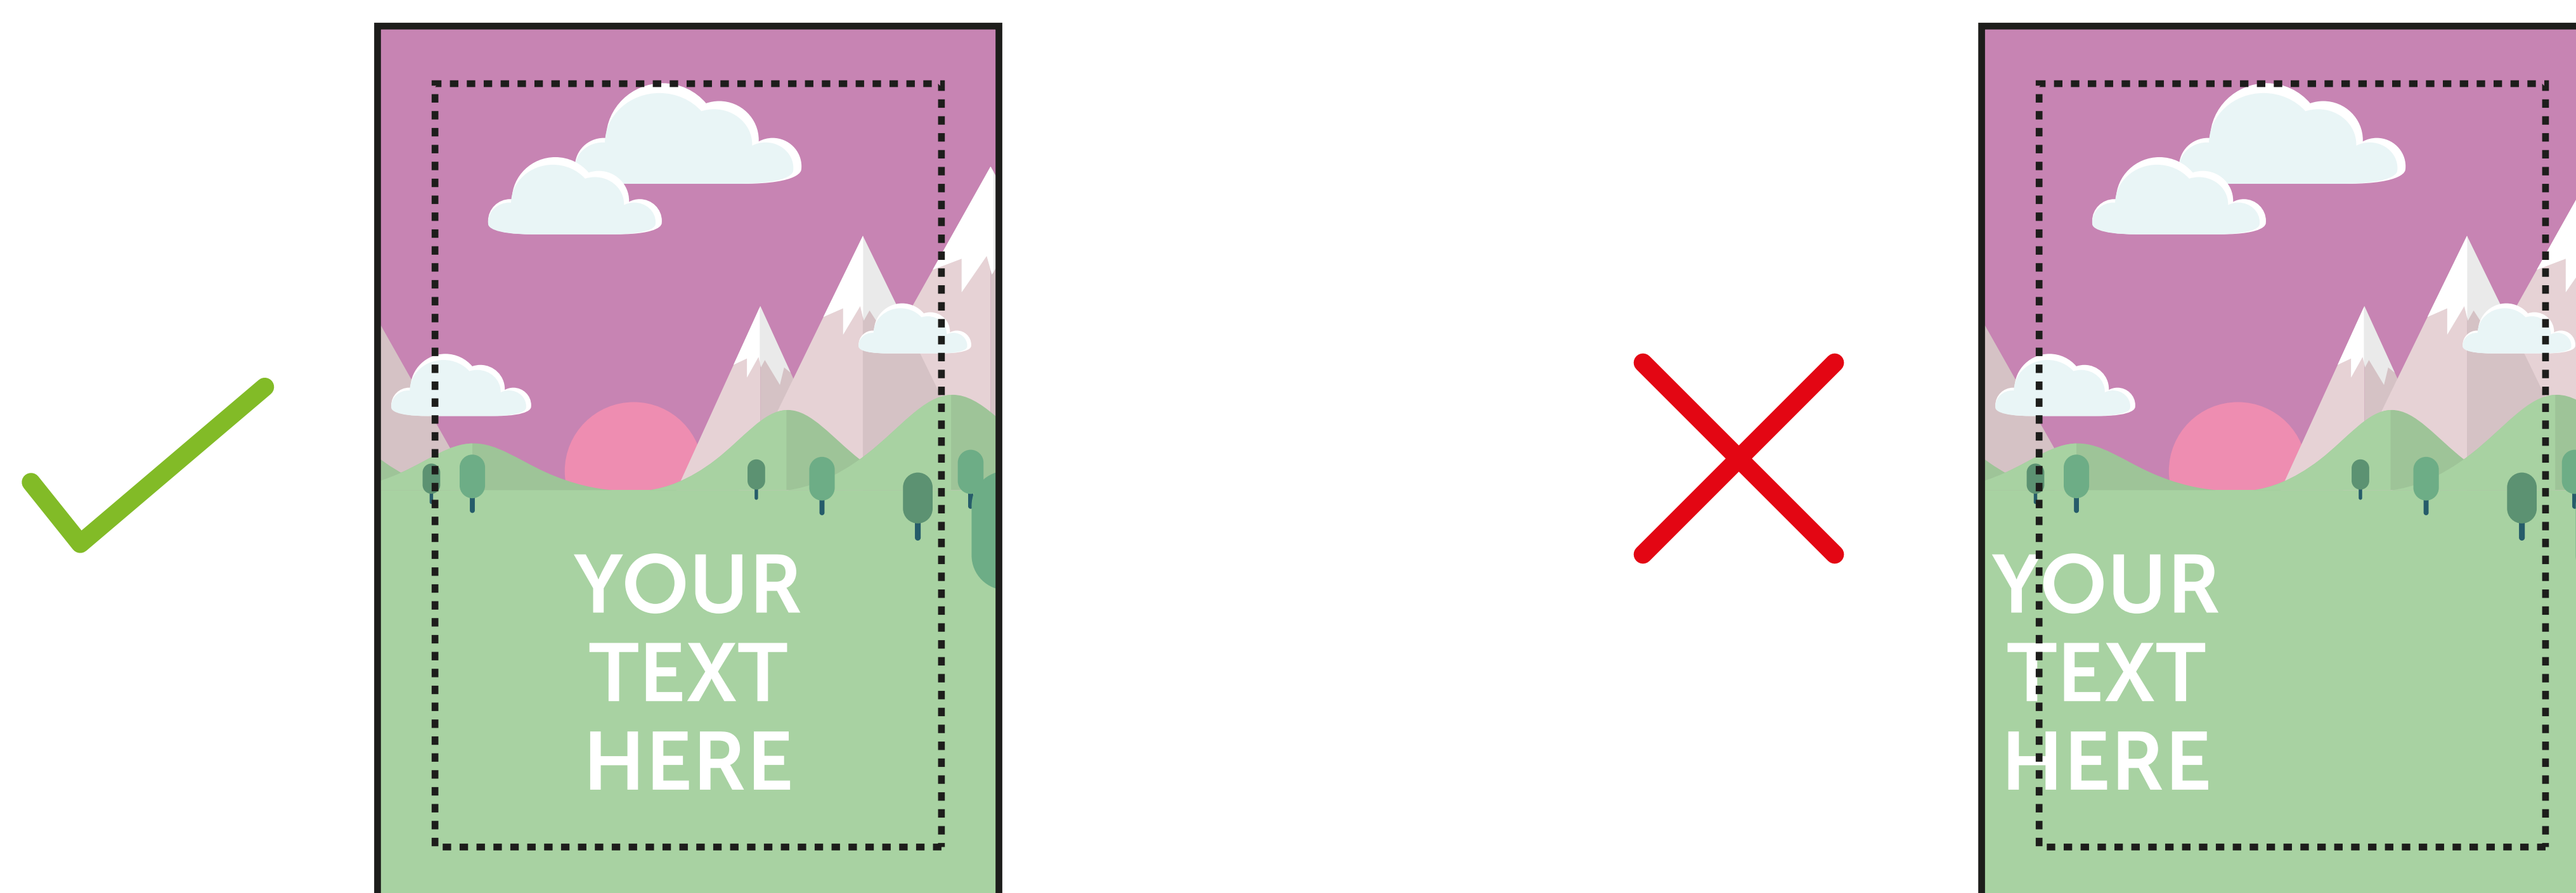

40" x 60" print template for snap frames, A boards and pavement signs

THIS TEMPLATE IS ACTUAL SIZE (1016 x 1524mm)

PLEASE ENSURE:

- RGB colour profile is used
- All images are 150dpi or vectors for best results
- Remember to delete or hide this layer
- Artwork is saved as a PDF or EPS

— **FINISHED SIZE (1016 x 1524mm)**

This is the finished size of the artwork. Bleed any non-essential imagery or backgrounds to the edge of the document.

□ **VISUAL AREA (986 x 1494mm)**

Keep all your vital text or imagery inside this area. Anything outside will be obscured by your product.

Bleed non-essential imagery or backgrounds to the edge of the document whilst keeping all vital text or imagery within the visual area.