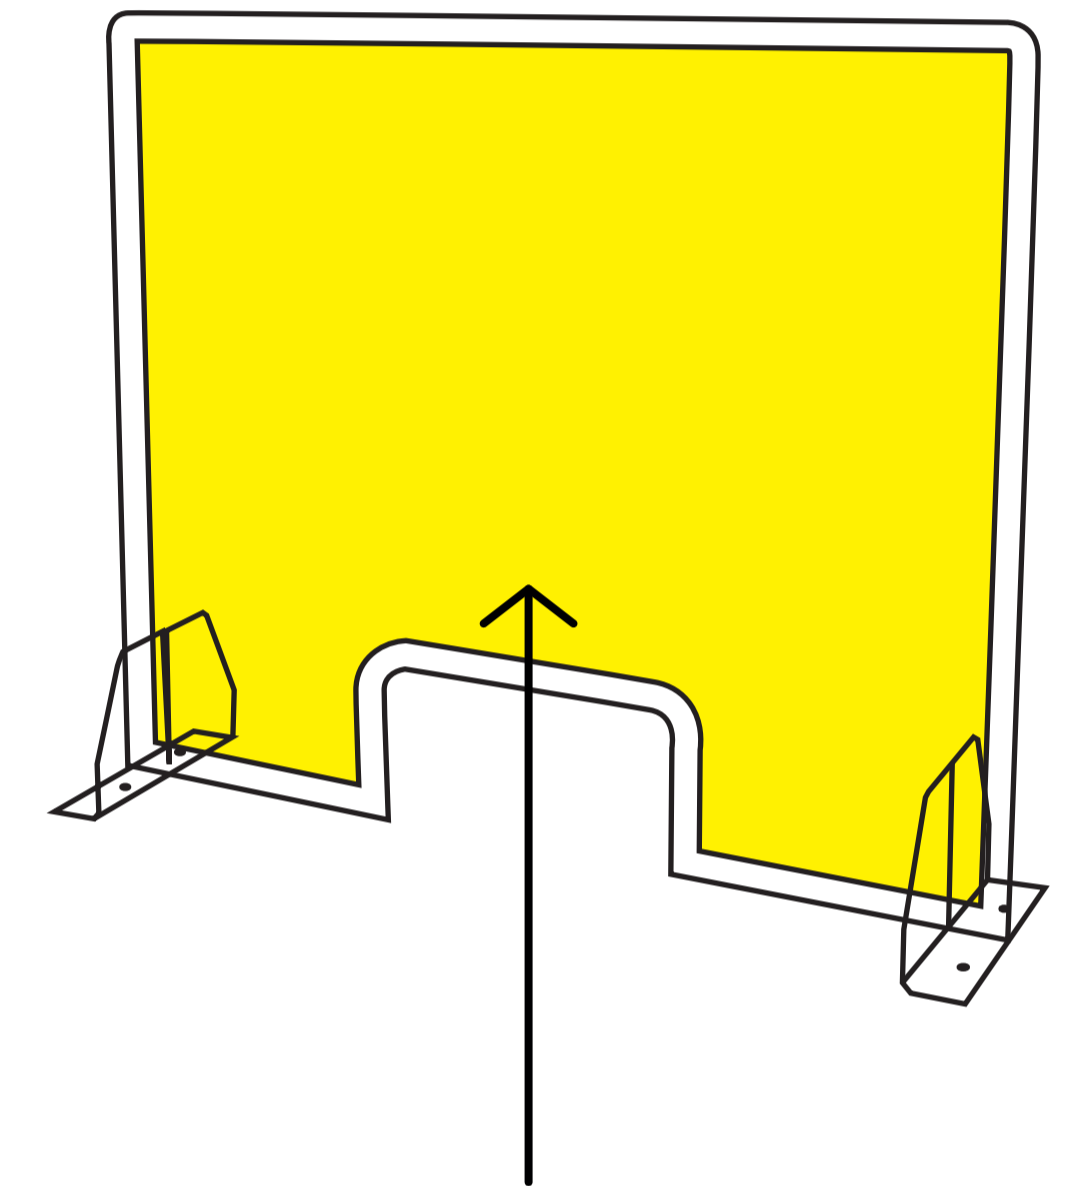

## Print template for Flat Pack Sneeze Screen: SNZ01-90

THIS TEMPLATE IS ACTUAL SIZE (900 x 750mm)

### PLEASE ENSURE:

- CMYK colour profile is used
- All images are 300dpi or vectors for best results
- Remember to delete or hide this layer
- Artwork is saved as a PDF or EPS

- **FINISHED SIZE (900 x 750mm)**  
This is the finished size of the artwork.  
Bleed any non-essential imagery or backgrounds to the edge of the document.
- ⋮ **SAFE AREA (880 x 730mm)**  
Keep all your vital text or imagery inside this area.