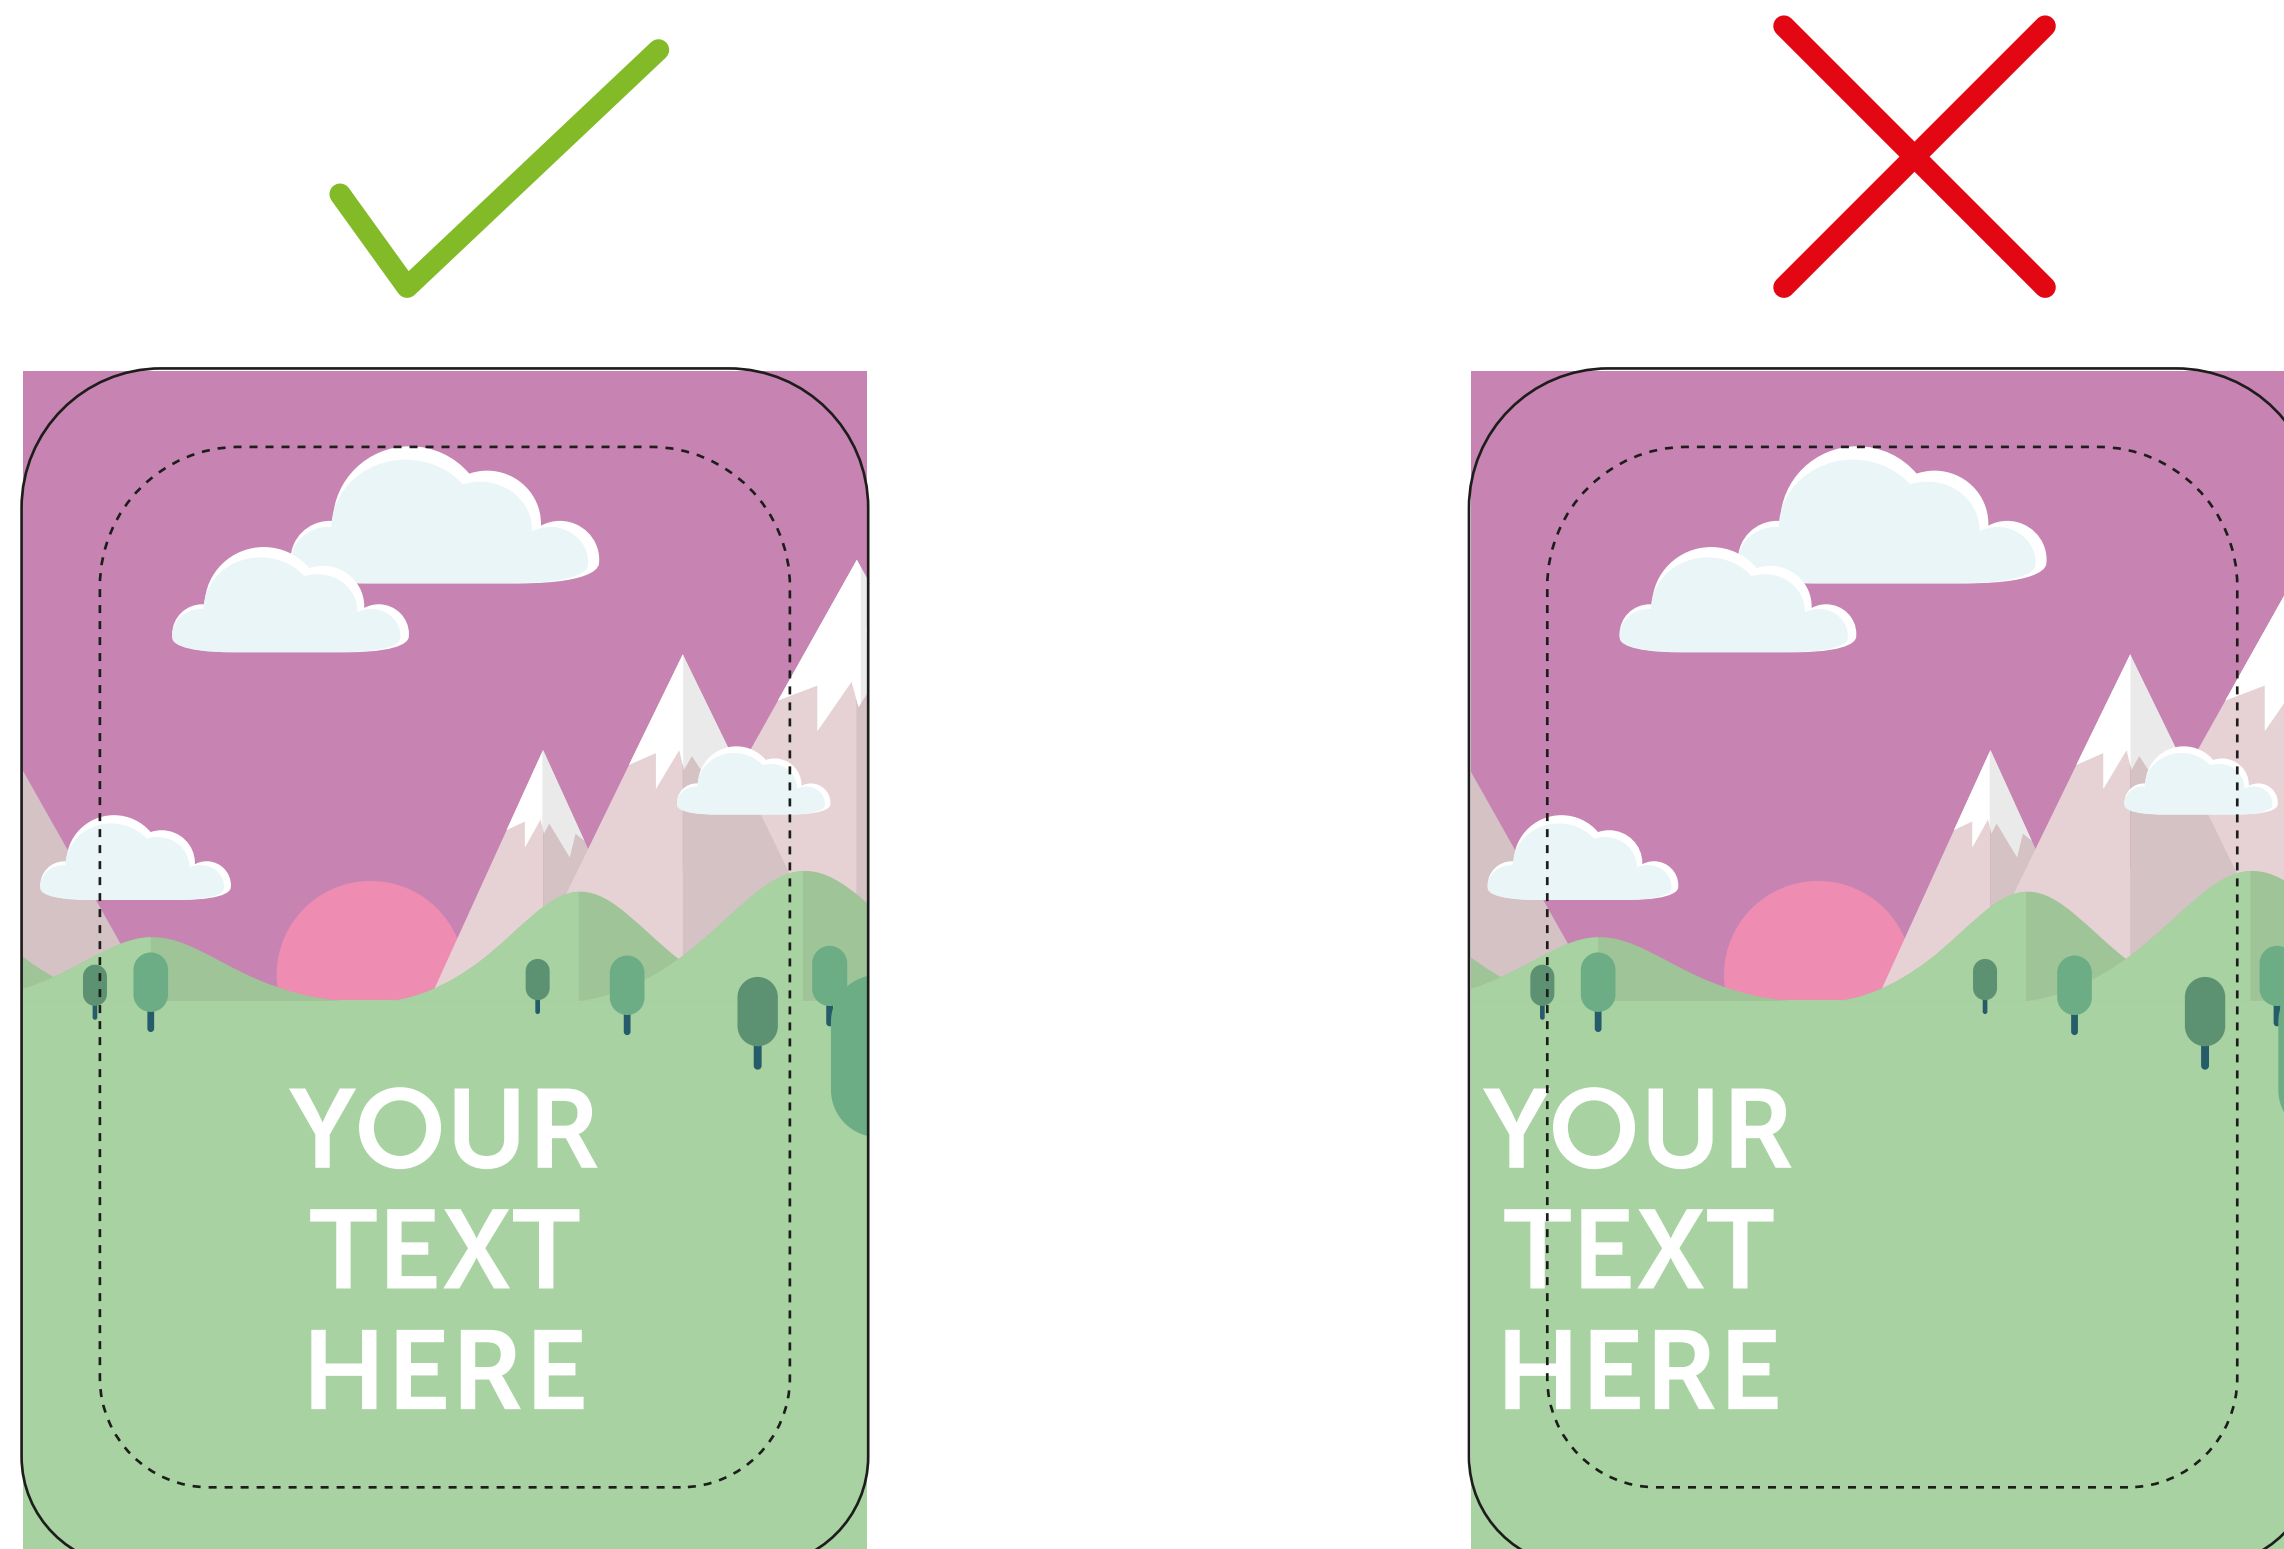

## Print template for SWG5

**THIS TEMPLATE IS ACTUAL SIZE (640 x 990mm)**

### PLEASE ENSURE:

- RGB colour profile is used
- All images are 150dpi or vectors for best results
- Remember to delete or hide this layer
- Artwork is saved as a PDF or EPS

 **VISUAL AREA (640 x 990mm)**  
Keep all your vital text or imagery inside this area.  
Anything outside will be lost in the cutting process.

 **FINISHED SIZE (640 x 990mm)**  
This is the finished size of the artwork. Bleed any non-essential imagery or backgrounds to the edge of the document.

 **ROUND CORNERS**  
Please note all corners have a radius of 75mm

**Bleed non-essential imagery or backgrounds to the edge of the document whilst keeping all vital text or imagery within the visual area.**