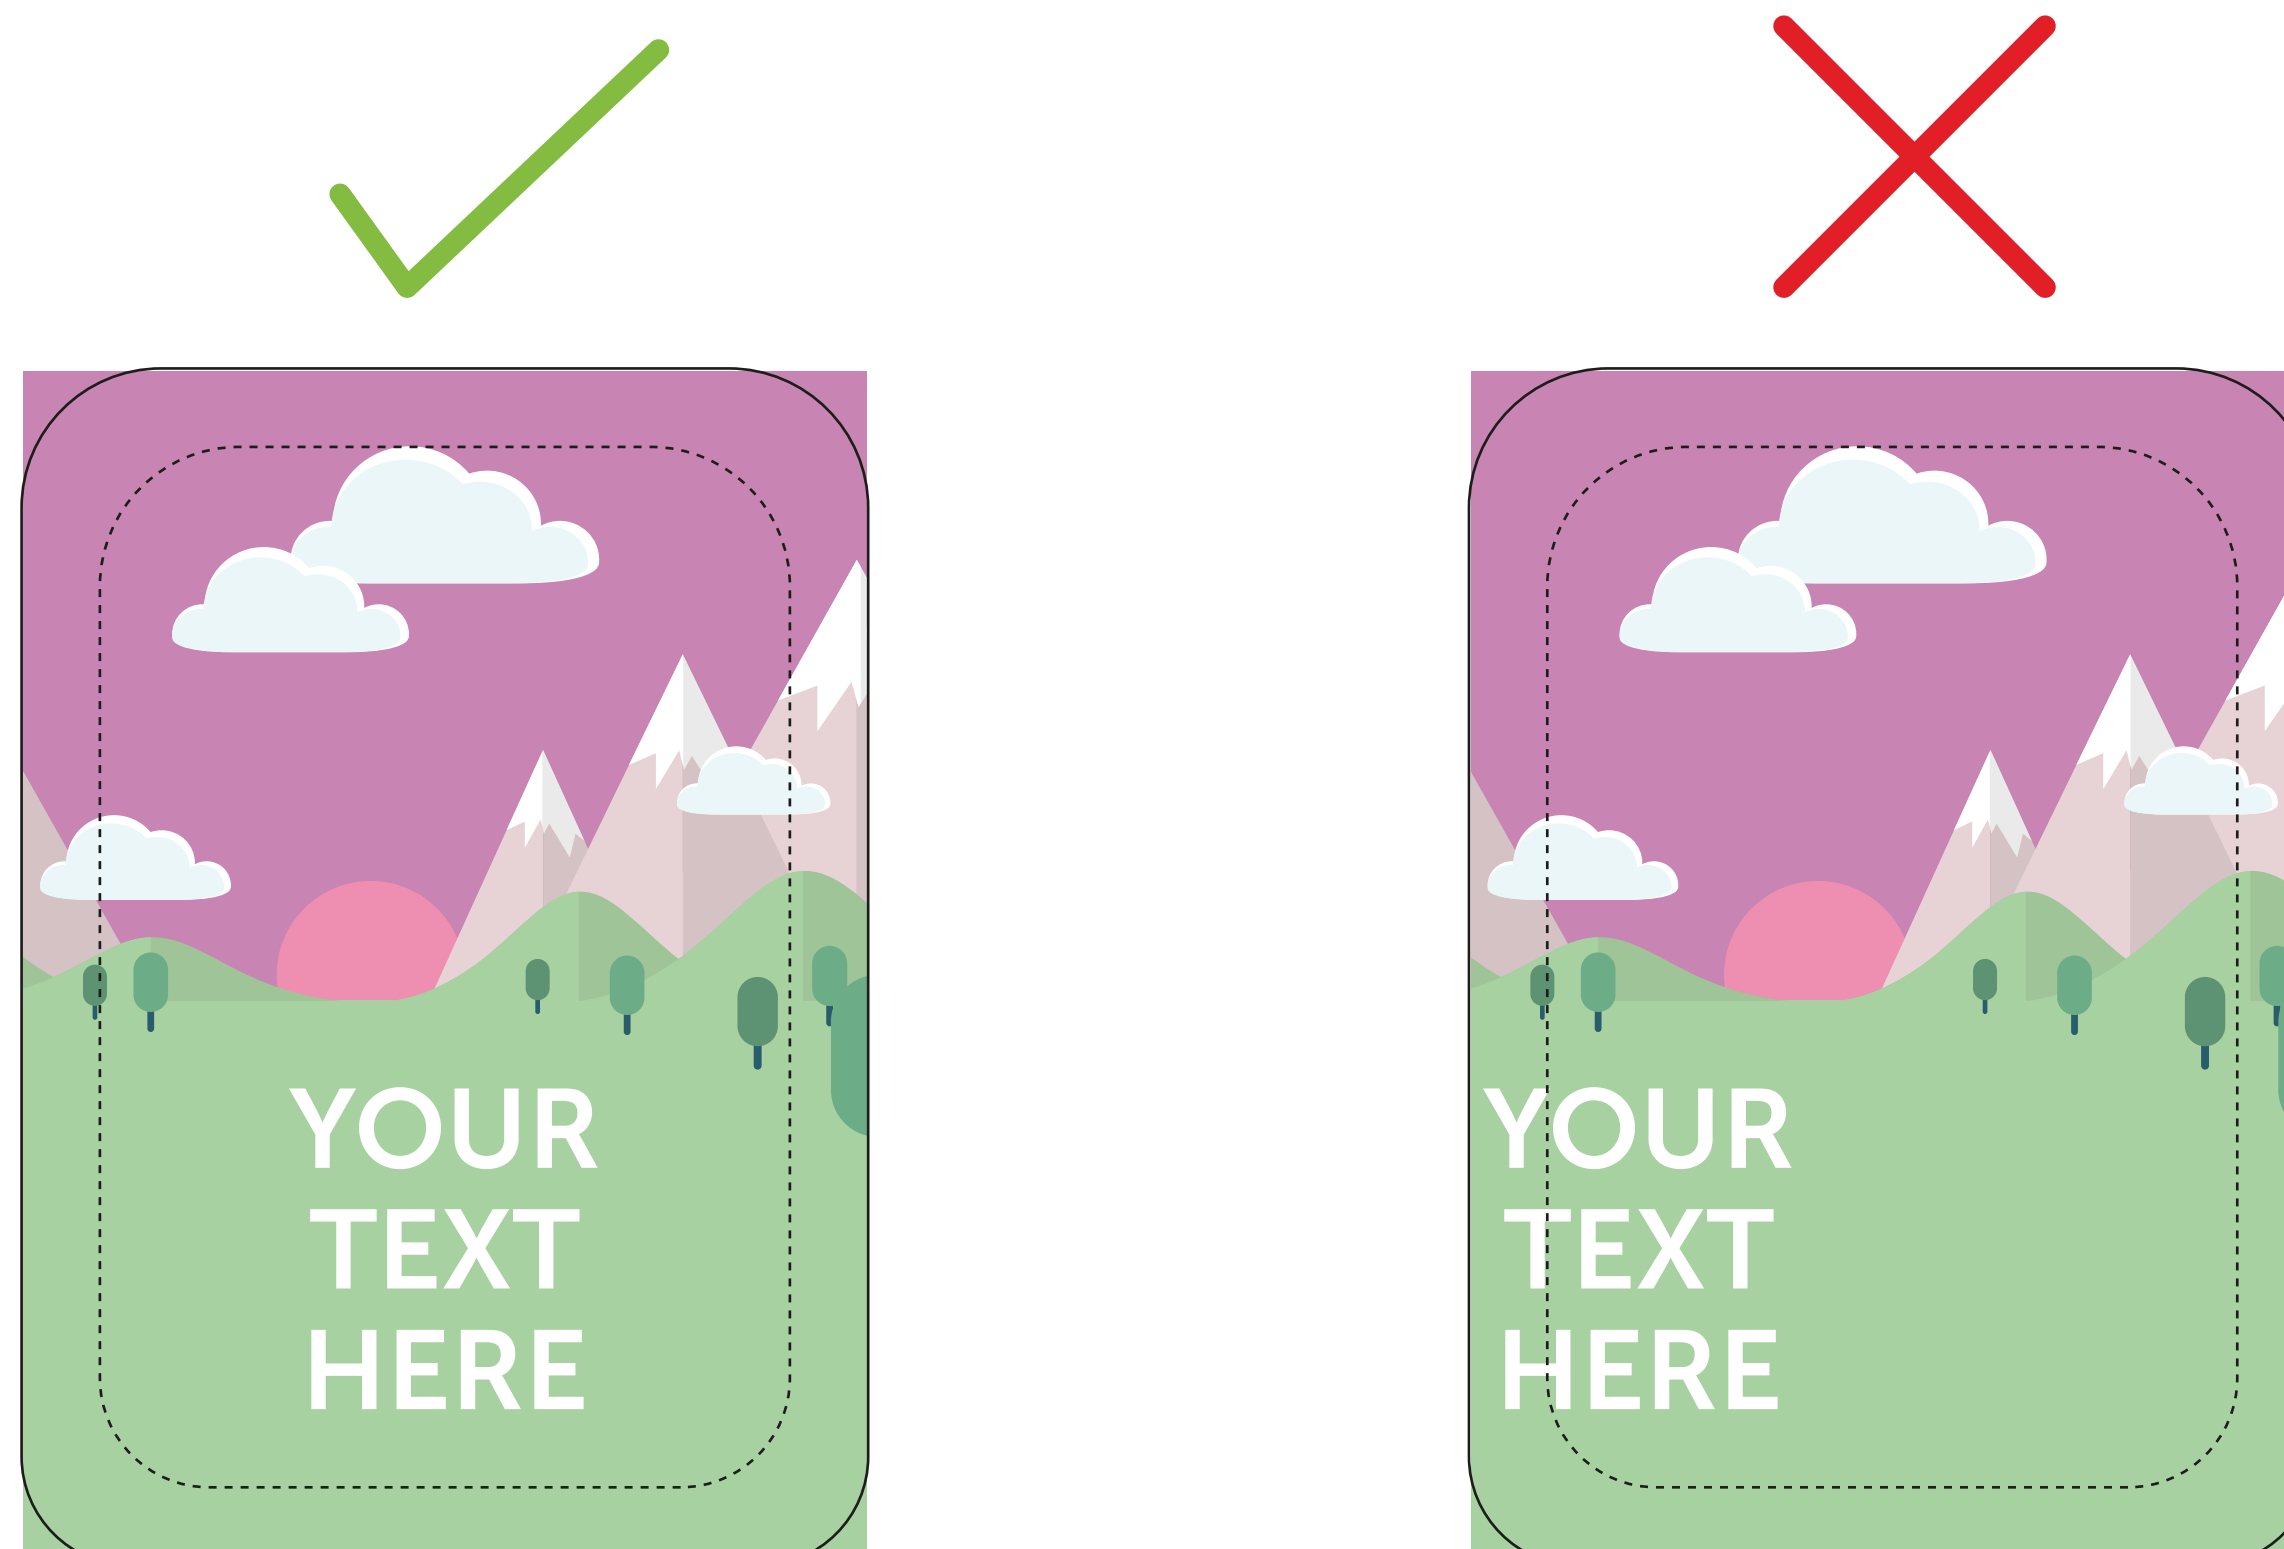

Print template for SWG6

THIS TEMPLATE IS ACTUAL SIZE (640 x 990mm)

PLEASE ENSURE:

- CMYK colour profile is used
- All images are 150dpi or vectors for best results
- Remember to delete or hide this layer
- Artwork is saved as a PDF or EPS

 **VISUAL AREA (640 x 990mm)**
Keep all your vital text or imagery inside this area.
Anything outside will be lost in the cutting process.

 **FINISHED SIZE (640 x 990mm)**
This is the finished size of the artwork. Bleed any non-essential imagery or backgrounds to the edge of the document.

 **ROUND CORNERS**
Please note all corners have a radius of 75mm

Bleed non-essential imagery or backgrounds to the edge of the document whilst keeping all vital text or imagery within the visual area.