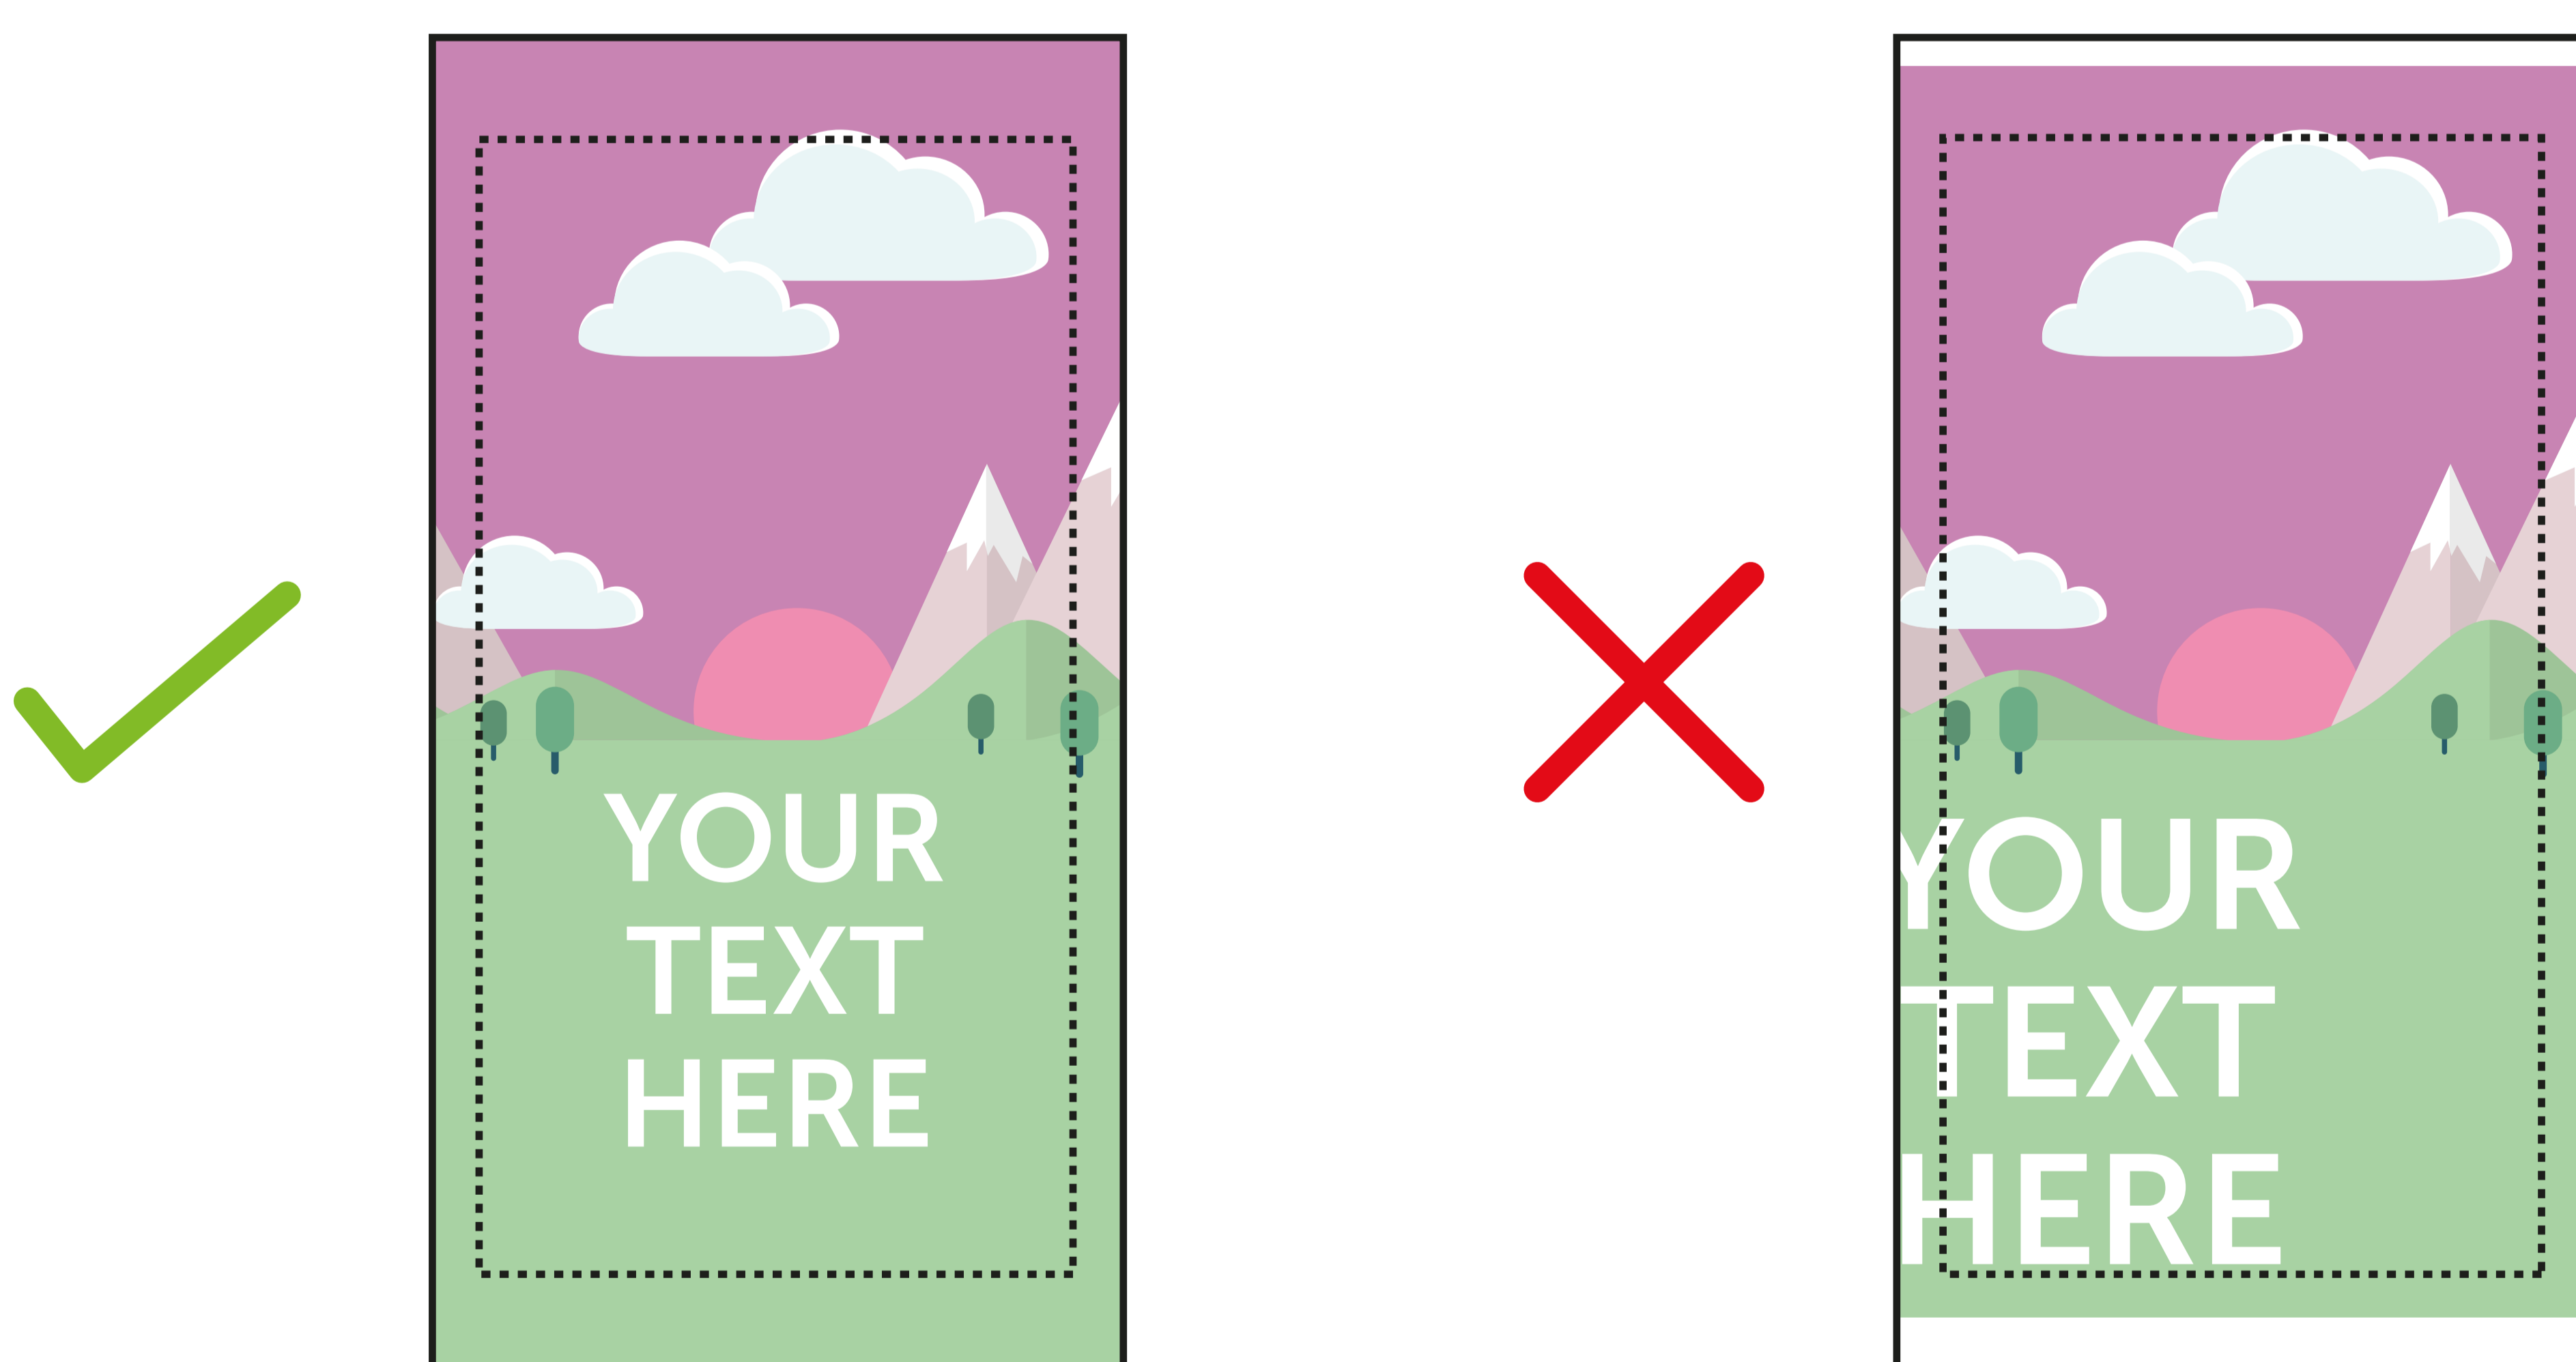

Print template for LED Totem Poster Display: TDL700

THIS TEMPLATE IS ACTUAL SIZE (700 x 2000mm)

PLEASE ENSURE:

- RGB colour profile is used
- All images are 150dpi or vectors for best results
- Remember to delete or hide this layer
- Artwork is saved as a PDF or EPS

— FINISHED SIZE (700 x 2000mm)

This is the finished size of the artwork.
Bleed any non-essential imagery or
backgrounds to the edge of the document.

⋮ SAFE AREA (682 x 1982mm)

Keep all your vital text or imagery
inside this area. Anything within
this area maybe obscured by the frame.

Bleed non-essential imagery or backgrounds
to the edge of the document whilst keeping
all vital text or imagery within the visual area.