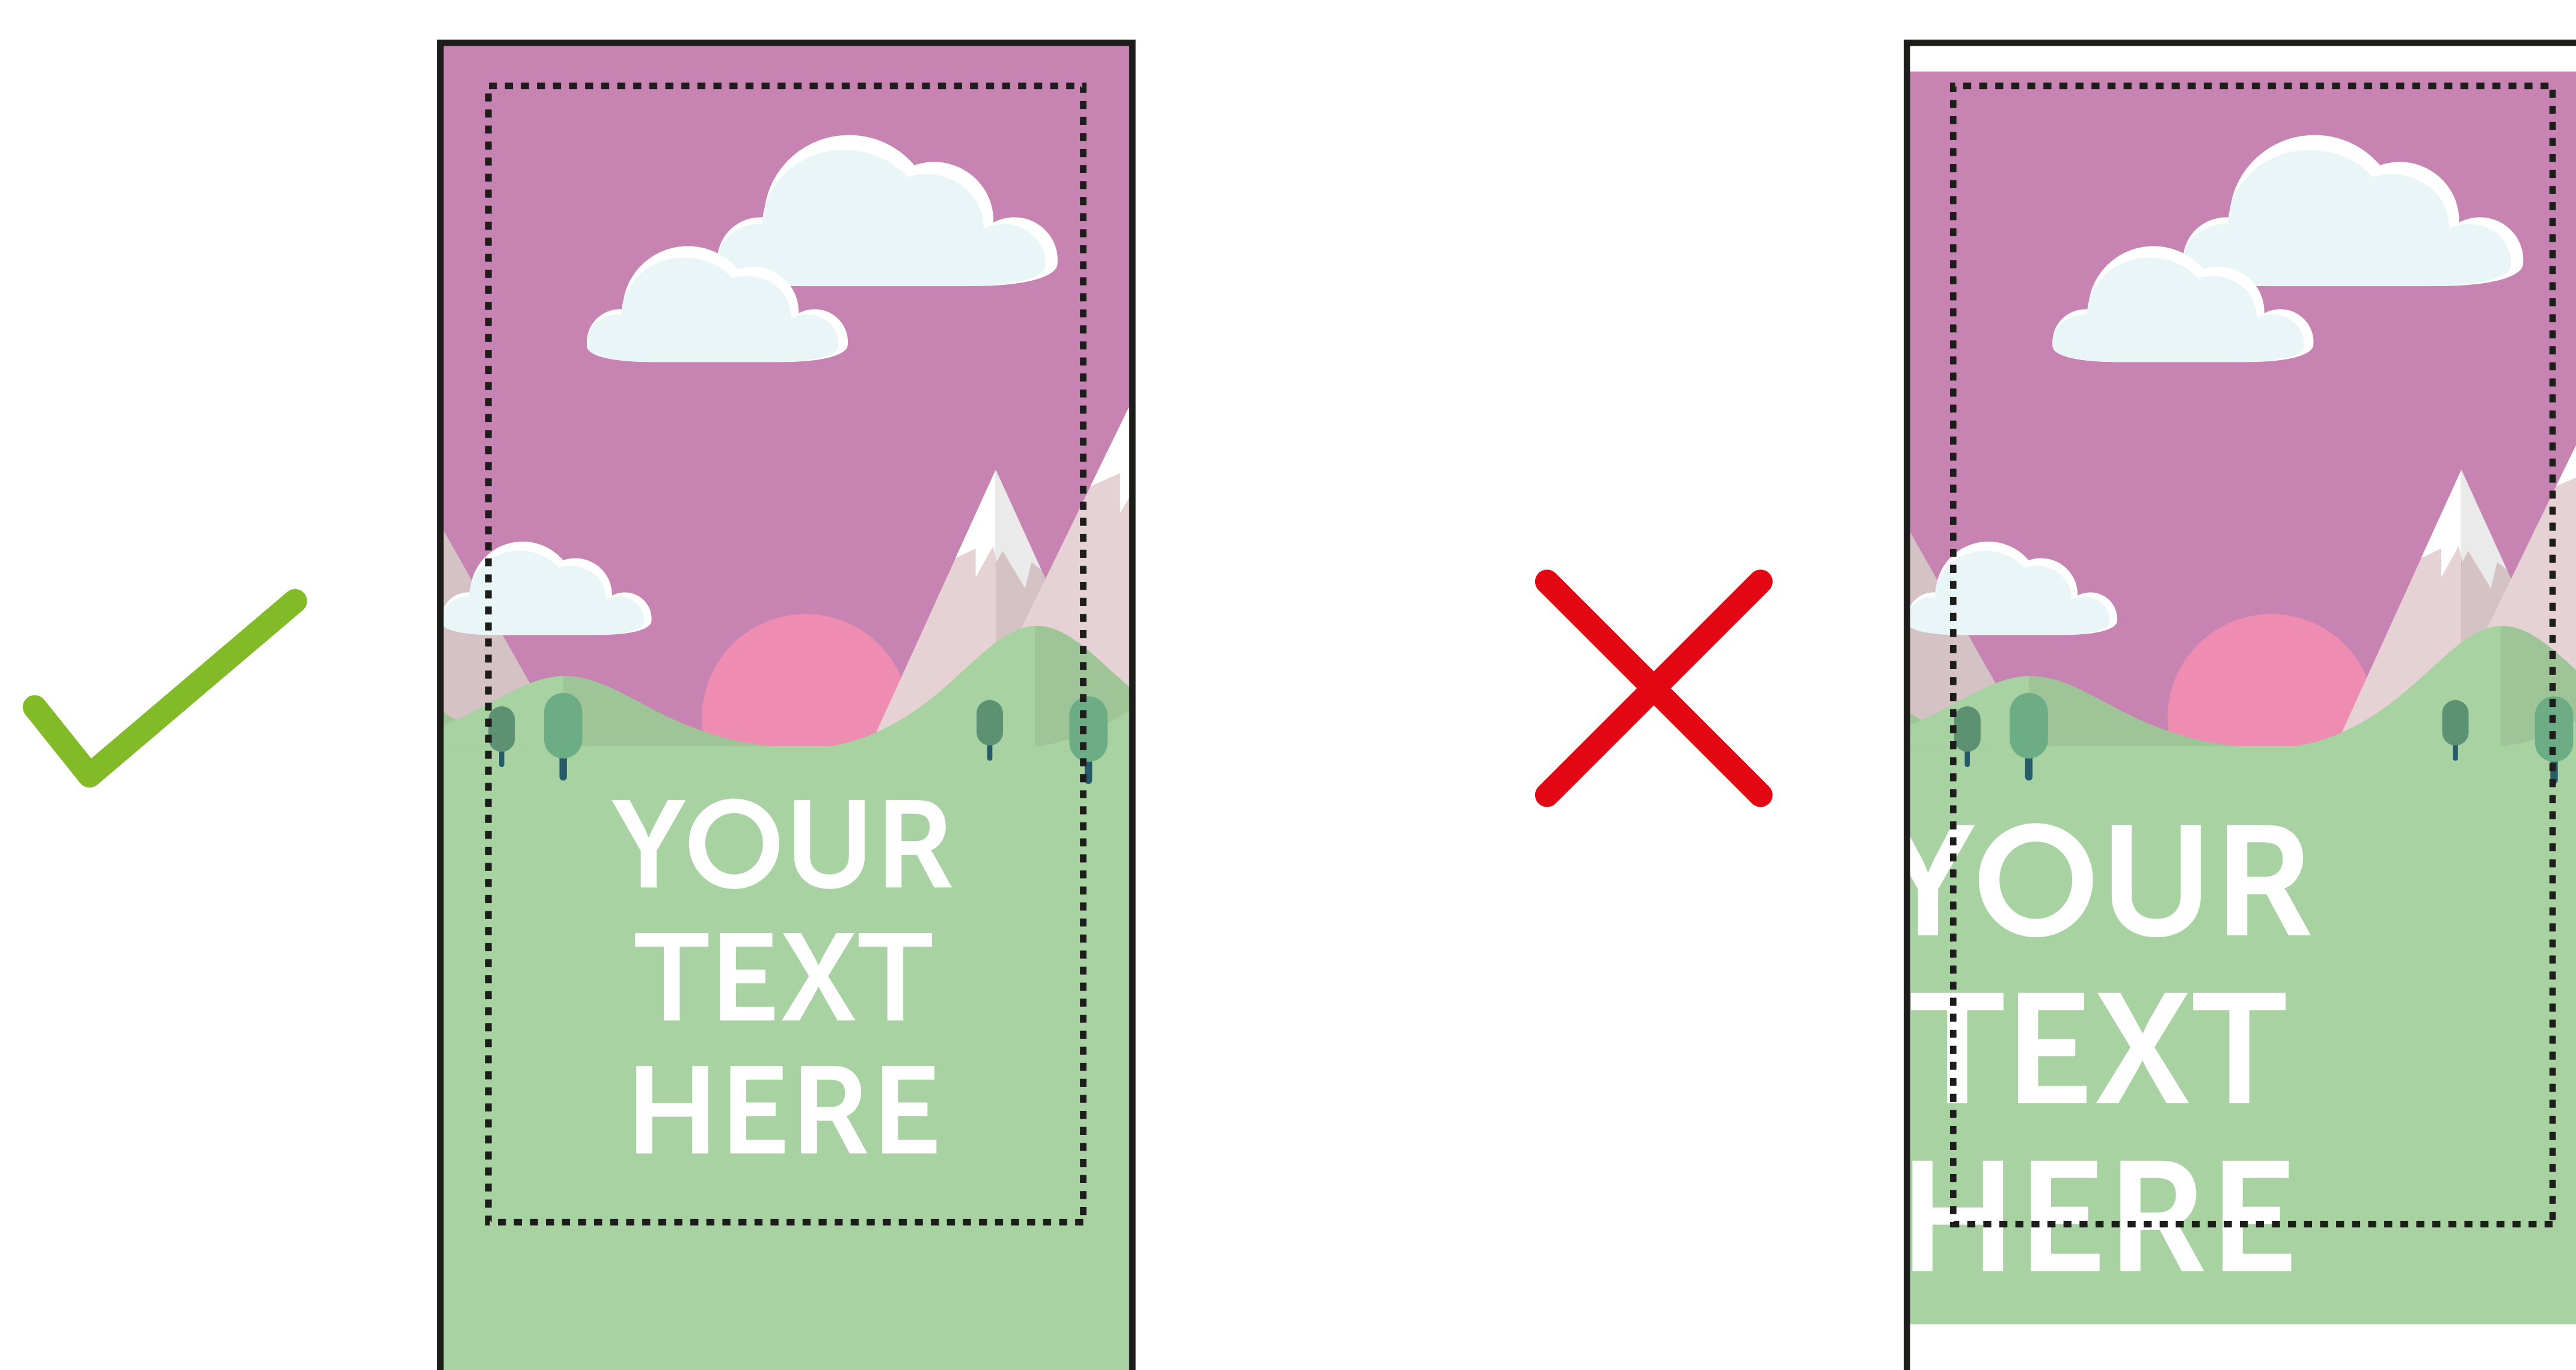

Print template for Premium Roller Banner Frame: ERB (1000mm)

THIS TEMPLATE IS ACTUAL SIZE (1000 x 2200mm)

PLEASE ENSURE:

- RGB colour profile is used
- All images are 300dpi or vectors for best results
- Remember to delete or hide this layer
- Artwork is saved as a PDF or EPS

— FINISHED SIZE (1000 x 2200mm)

This is the finished size of the artwork.
Bleed any non-essential imagery or
backgrounds to the edge of the document.

⋮ SAFE AREA (940 x 1940mm)

Keep all your vital text or imagery
inside this area.

■ CASSETTE ALLOWANCE (1000 x 200mm)

Keep all your vital text or imagery
away from this area as this will feed
into the cassette.

Bleed non-essential imagery or backgrounds
to the edge of the document whilst keeping
all vital text or imagery within the visual area.