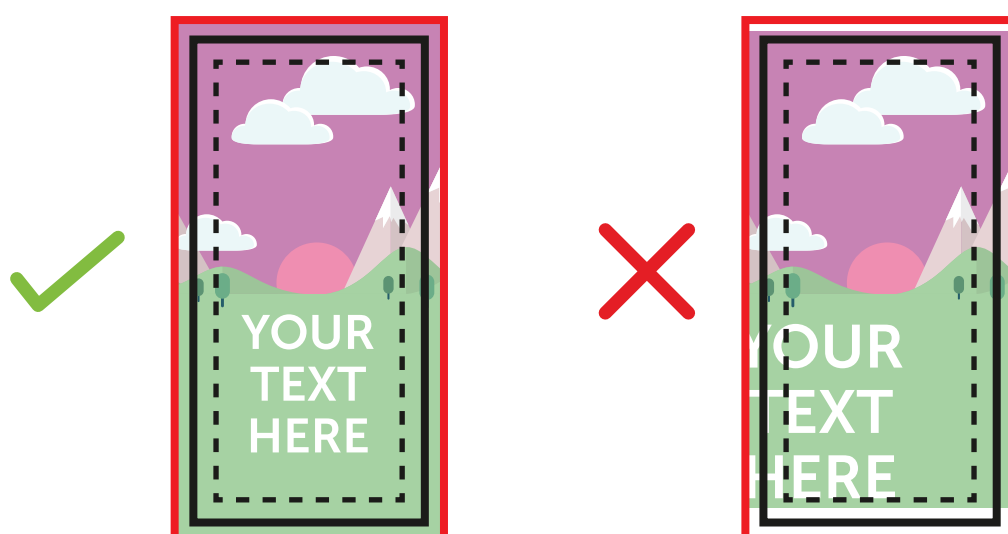

## Print template for Vertical Panel Sign: VPS

THIS TEMPLATE IS ACTUAL SIZE (215.9 x 927.1mm)

### PLEASE ENSURE:

- CMYK colour profile is used
- All images are 300dpi or vectors for best results
- Remember to delete or hide this layer
- Artwork is saved as a PDF or EPS

— **BLEED AREA** (215.9 x 927.1mm)  
This is the finished size of the artwork.  
Bleed any non-essential imagery or backgrounds to the edge of the document.

— **FINISHED SIZE** (203.2 x 914.4mm)  
This is the finished size of the artwork.  
Bleed any non-essential imagery or backgrounds to the edge of the document.

⋮ **SAFE AREA** (197.2 x 908.4mm)  
Keep all your vital text or imagery inside this area.

Bleed non-essential imagery or backgrounds to the edge of the document whilst keeping all vital text or imagery within the visual area.